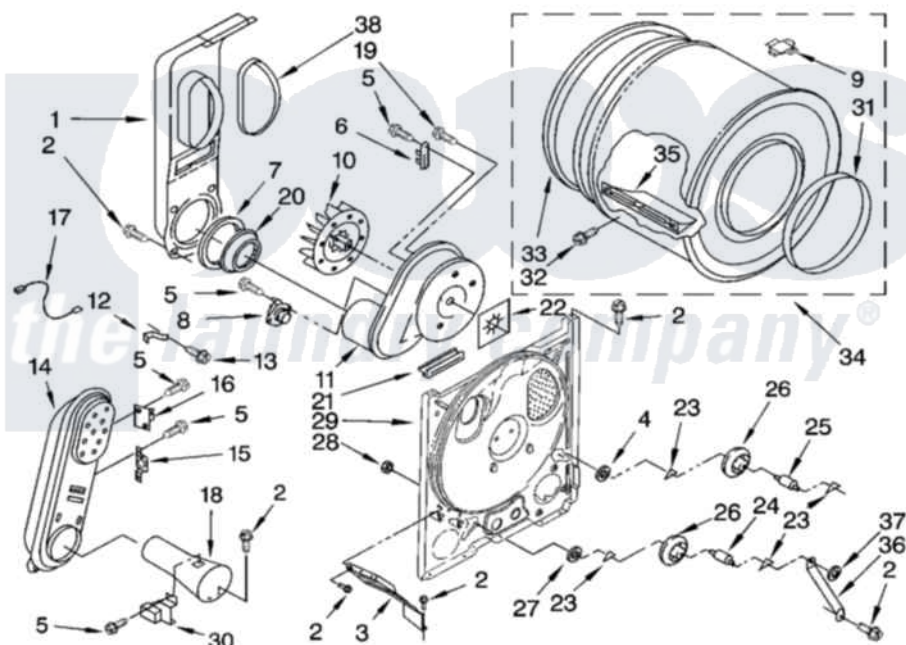

Whirlpool LGR3624JQ3 04 - BULKHEAD PARTS

BULKHEAD PARTS

For Model: LGR3624JQ3
(Designer White)

8180319

7

Whirlpool [Residential Whirlpool LGR3624JQ3 Dryer Parts](#) Parts Diagram 04 - BULKHEAD PARTS

[Click on the part number to view part](#)

Item	Original Part Number	Replaced By	Status	Part Description
1	694283	279505		Chute
2	343641	681414		Screw, 10AB X 1/2
3	3406022			Bracket, Bulkhead
4	3388703			Washer, Support
5	90767			Screw, 8A X 3/8 HeX Washer Head Tapping
6	3392519			Thermal Limiter
7	347139			Seal, Lint Chute
8	660039	694674		Thermistor-Fix
9	8066086			Plug, Drum Hole
10	694089			Wheel, Blower
11	8557384	8577230		Housing, Blower
12	3398161			CLIP
13	489463			Screw, 8-18 X 1/16
14	8530285	279980		Box
15	3403140			Thermostat, High-Limit 205F
16	280010			Kit, Thermal Cut-Off

17	3401707		Jumper, Tco-High Limit
18	8066048		Funnel, Burner
19	3390647	488729	Screw
20	696302		Shield, Exhaust
21	3392247	686889	Pad
22	3394196		Seal, Blower Shaft
23	690997		Washer, Thrust
24	3399506	W10359270	Shaft, Drum Roller Threads
25	3399507	W10359269	Shaft, Drum Roller Threads
26	3397588	349241T	Support
27	348197		Washer, Support
28	3359452		Nut, Lock
29	8529955	279793	Bulkhead
30	338906		Radiant, Sensor
31	3394508		Ring, Bearing
32	97787	W10109200	Screw, Baffle Mounting
33	8066085	239087	Seal
34	3396775		Drum Assembly
35	342847		Baffle, Drum
36	3976435		Bracket, Support
37	90296		Nut, Push On
38	339956		Seal, Air Duct To Bulkhead