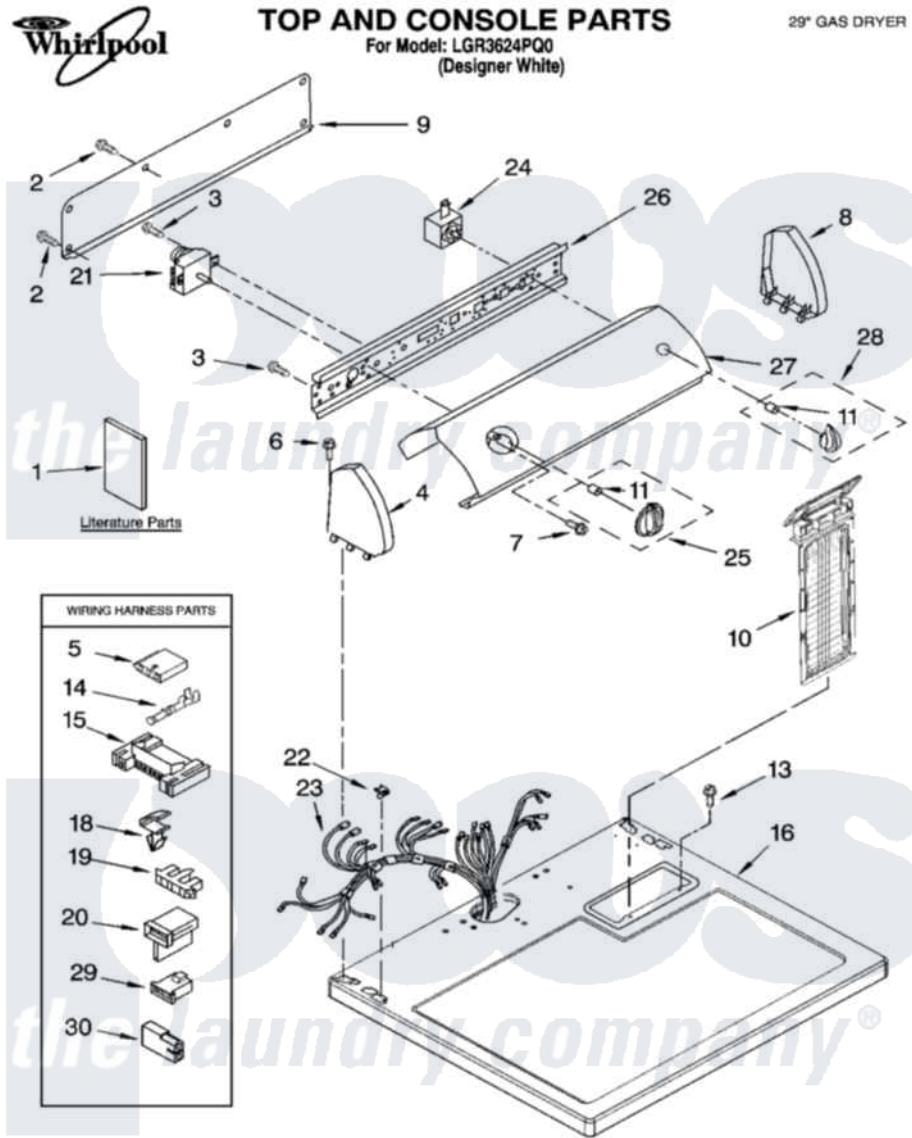

Whirlpool LGR3624PQ0 01 - TOP AND CONSOLE PARTS

5-04 Litho in U.S.A. (djc)

1

Part No. 8180404

Whirlpool Residential Whirlpool LGR3624PQ0 Dryer Parts Parts Diagram 01 - TOP AND CONSOLE PARTS
 Click on the part number to view part

Item	Original Part Number	Replaced By	Status	Part Description
1	8522243		Not Available	Use And Care Guide
"	8562582		Not Available	Instructions, Installation
"	8533770		Not Available	Sheet, Cycle Feature
"	8528187			Wiring Diagram
"	N/A		Not Available	Following May Be Purchased DO-IT-YOURSELF REPAIR MANUALS
"	677818		Not Available	Manual, Do-It- Yourself Repair (Dryer)
2	693995			Screw, Hex Head
3	3390646	W10139210		Screw, 8-18 X 5/16
4	8271365	279962		Endcap
5	3936144			Do-It-Yourself Repair Manuals
6	388326			Screw, 8-18 X 1.25
7	3400859			Screw, Grounding
8	8271359	279962		Endcap
9	8274261			Do-It-Yourself Repair Manuals

10	8557861		Screen, Lint
11	8536939		Clip, Knob
13	688983	487240	Screw, For Mtg. Service Capacitor
14	94614		Terminal
15	3395683		Receptacle, Multi-Terminal
16	8557930	8563985	Top
18	3394427		Clip-Harness
19	3397269		Connector, Timer
20	3403499		Connector, 2-Position
21	3976575		Timer Assembly
22	357213		Nut, Push-In
23	8299875		Harness, Wiring
24	3977456		Switch, Push-To-Start
25	8544955		Timer Knob Assembly
26	8271418		Bracket, Control
27	8545959		Panel, Control
28	8544939		Knob, Push-To-Start
29	3403498		Connector, 3-Position
30	717252		Receptacle, Terminal
"	N/A	Not Available	ACCESSORY PARTS
"	279948	4392065	Kit, Dryer Repair
"	8522199		Accessory Parts
"	346764		Kit, Hold Down
"	689790		Dry Rack
"	72017		Paint, Touch-Up
"	350930		Paint, Pressurized Spray B
"	350938		Paint, Pressurized Spray B
"	799344		Paint, Touch-Up)