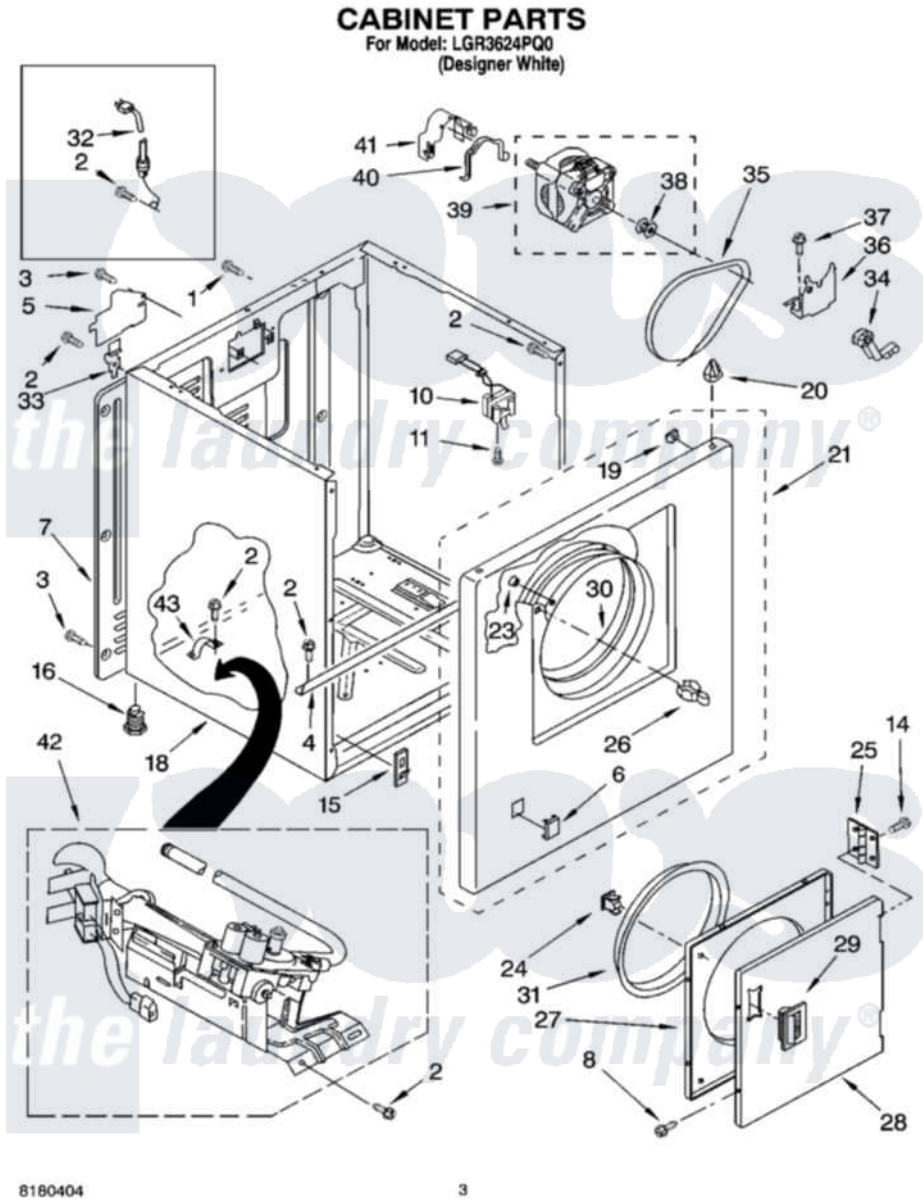

Whirlpool LGR3624PQ0 02 - CABINET PARTS

8180404

3

Whirlpool Residential Whirlpool LGR3624PQ0 Dryer Parts Parts Diagram 02 - CABINET PARTS
Click on the part number to view part

Item	Original Part Number	Replaced By	Status	Part Description
1	697776	4331106		Screw, No.10-32 X 7/16
2	343641	681414		Screw, 10AB X 1/2
3	693995			Screw, Hex Head
4	8541400			Bracket, Cabinet
5	3396795			Cover, Terminal Block
6	3394975			Plug, Front Panel
7	3396807	280040		Panel-Rear
8	342055	488627		Screw
10	3406102			Door Switch Assembly
11	697773	3395530		Screw
14	694091			Trim, Side Right Hand
15	3394083			Clip, Front Panel
16	3392100	49621		Feet-Leveling
18	8530603	8533643		Cabinet
19	98234			Clip, U-Bend
20	690363	18776		Lock, Front Top

21	3394895	280022	Panel
23	685203	279220	Clip
24	3389441		Door Catch Assembly
25	348023		Hinge And Pin Assembly
26	696144	279570	Latch
27	695656	280077	Door
28	348205		Door, Front
29	686711		Handle, Door
30	8066123	279264	Air Channel Box
31	3390734		Seal, Door
32	344020	3401402	Cord, Power
33	238088	8066217	Hinge, Top
34	691366		Idler And Pulley Assembly
35	8066065	341241	Belt
36	348780		Base, Motor
37	3400500		Bolt, 3405245 5/16-18 X 3/4
38	3394341	W10299847	Pulley-Motor
39	8538262	279827	Motor-Drve
40	660658		Clamp, Motor Mounting 343481 685441
41	3404162		Clamp, Motor
42	8318272	W10465748	Burner-Gas
43	341029		Clamp, Pipe Door Spring