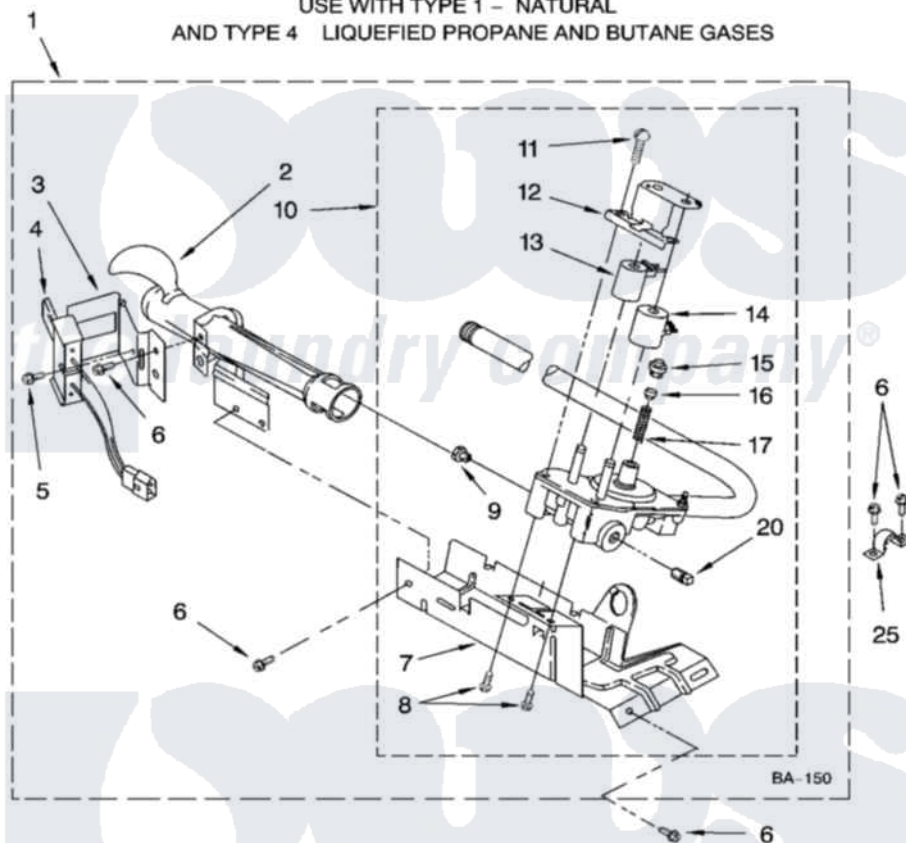

Whirlpool LGR3624PQ0 03 - 8318272 BURNER ASSEMBLY

8318272 BURNER ASSEMBLY

For Model: LGR3624PQ0
(Designer White)

USE WITH TYPE 1 - NATURAL
AND TYPE 4 LIQUEFIED PROPANE AND BUTANE GASES

8180404

5

Whirlpool [Residential Whirlpool LGR3624PQ0 Dryer Parts](#) Parts Diagram 03 - 8318272 BURNER ASSEMBLY
Click on the part number to view part

Item	Original Part Number	Replaced By	Status	Part Description
1	8318272	W10465748		Burner-Gas
2	688617	693140		Burner
3	694298			Bracket, Ignitor
4	686590	279311		Ignitor
5	3393909			Screw, 8-32 X 7/8
6	343641	681414		Screw, 10AB X 1/2
7	693986			Base, Burner
8	3387057			Screw, 10-16 X 1/2 Orifice, Burner
9	234826			Orifice, Burner Type 1
"	229742			Orifice, Burner
"	234868			Orifice, Burner
10	8318277	W10337269		Valve-Gas
11	694421			Screw, Bracket Mounting
12	694538			Bracket, Shunt
13	694540			Coil, 60 Hz
14	694539			Coil, 60 Hz