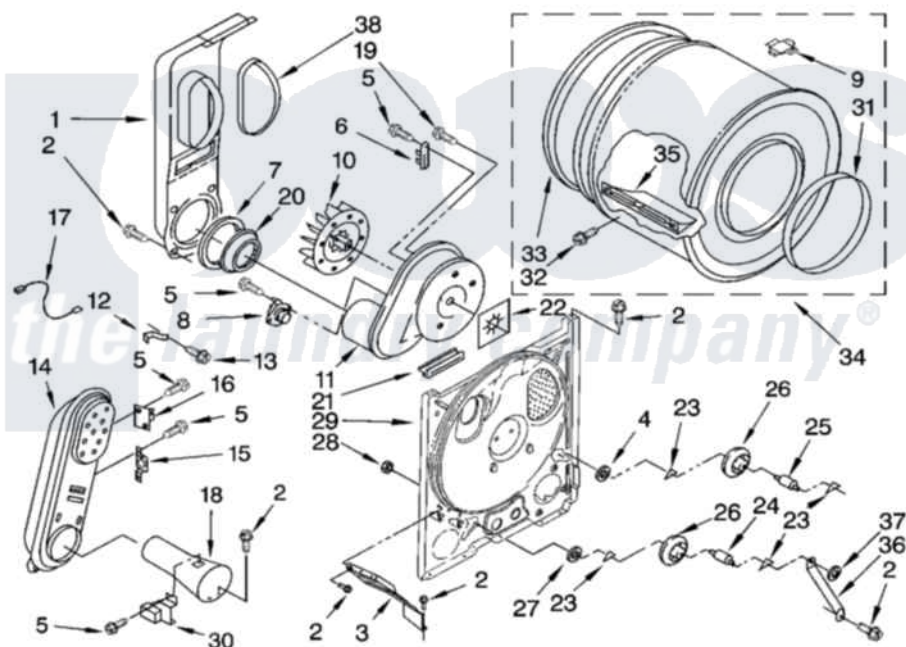

Whirlpool LGR3624PQ0 04 - BULKHEAD PARTS

BULKHEAD PARTS

For Model: LGR3624PQ0
(Designer White)

8180404

7

Whirlpool [Residential Whirlpool LGR3624PQ0 Dryer Parts](#) Parts Diagram 04 - BULKHEAD PARTS

[Click on the part number to view part](#)

| Item | Original Part Number | Replaced By | Status | Part Description |
|------|-------------------------|-------------------------|--------|---|
| 1 | 694283 | 279505 | | Chute |
| 2 | 343641 | 681414 | | Screw, 10AB X 1/2 |
| 3 | 3406022 | | | Bracket, Bulkhead |
| 4 | 3388703 | | | Washer, Support |
| 5 | 90767 | | | Screw, 8A X 3/8 HeX Washer Head Tapping |
| 6 | 3392519 | | | Thermal Limiter |
| 7 | 347139 | | | Seal, Lint Chute |
| 8 | 660039 | 694674 | | Thermistor-Fix |
| 9 | 8066086 | | | Plug, Drum Hole |
| 10 | 694089 | | | Wheel, Blower |
| 11 | 8557384 | 8577230 | | Housing, Blower |
| 12 | 3398161 | | | CLIP |
| 13 | 489463 | | | Screw, 8-18 X 1/16 |
| 14 | 8530285 | 279980 | | Box |
| 15 | 3403140 | | | Thermostat, High-Limit 205F |
| 16 | 280010 | | | Kit, Thermal Cut-Off |