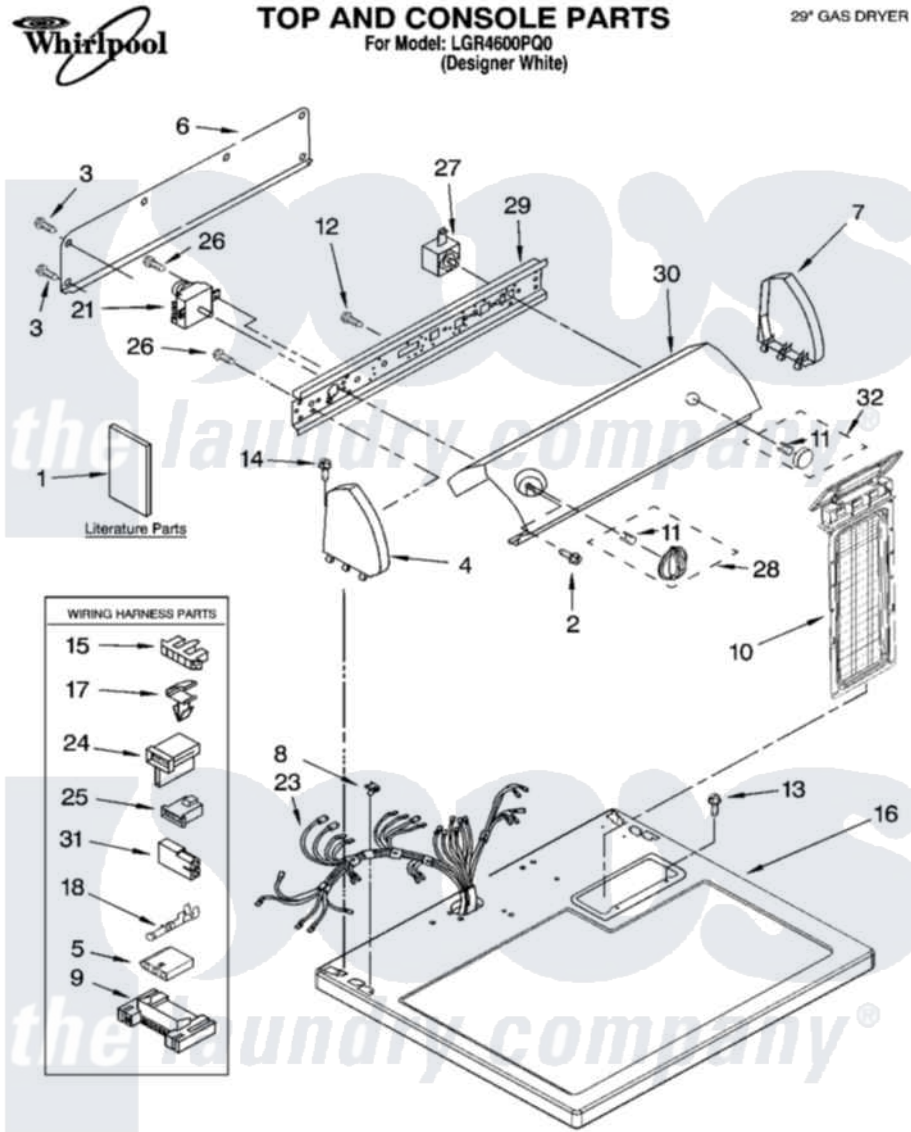

Whirlpool LGR4600PQ0 01 - TOP AND CONSOLE PARTS

5-04 Litho in U.S.A. (djc)

1

Part No. 8180447

[Whirlpool Residential Whirlpool LGR4600PQ0 Dryer Parts](#) Parts Diagram 01 - TOP AND CONSOLE PARTS

[Click on the part number to view part](#)

Item	Original Part Number	Replaced By	Status	Part Description
1	8522243		Not Available	Use And Care Guide
"	8533770		Not Available	Sheet, Cycle Feature
"	8562582		Not Available	Instructions, Installation
"	8528187			Wiring Diagram
"	N/A		Not Available	Following May Be Purchased
"	N/A		Not Available	DO-IT-YOURSELF REPAIR MANUALS
"	677818		Not Available	Manual, Do-It- Yourself Repair (Dryer)
2	8533951	3400859		Screw, Grounding
3	693995			Screw, Hex Head
4	8271365	279962		Endcap
5	3936144			Do-It-Yourself Repair Manuals
6	8274261			Do-It-Yourself Repair Manuals
7	8271359	279962		Endcap
8	357213			Nut, Push-In
9	3395683			Receptacle, Multi-Terminal