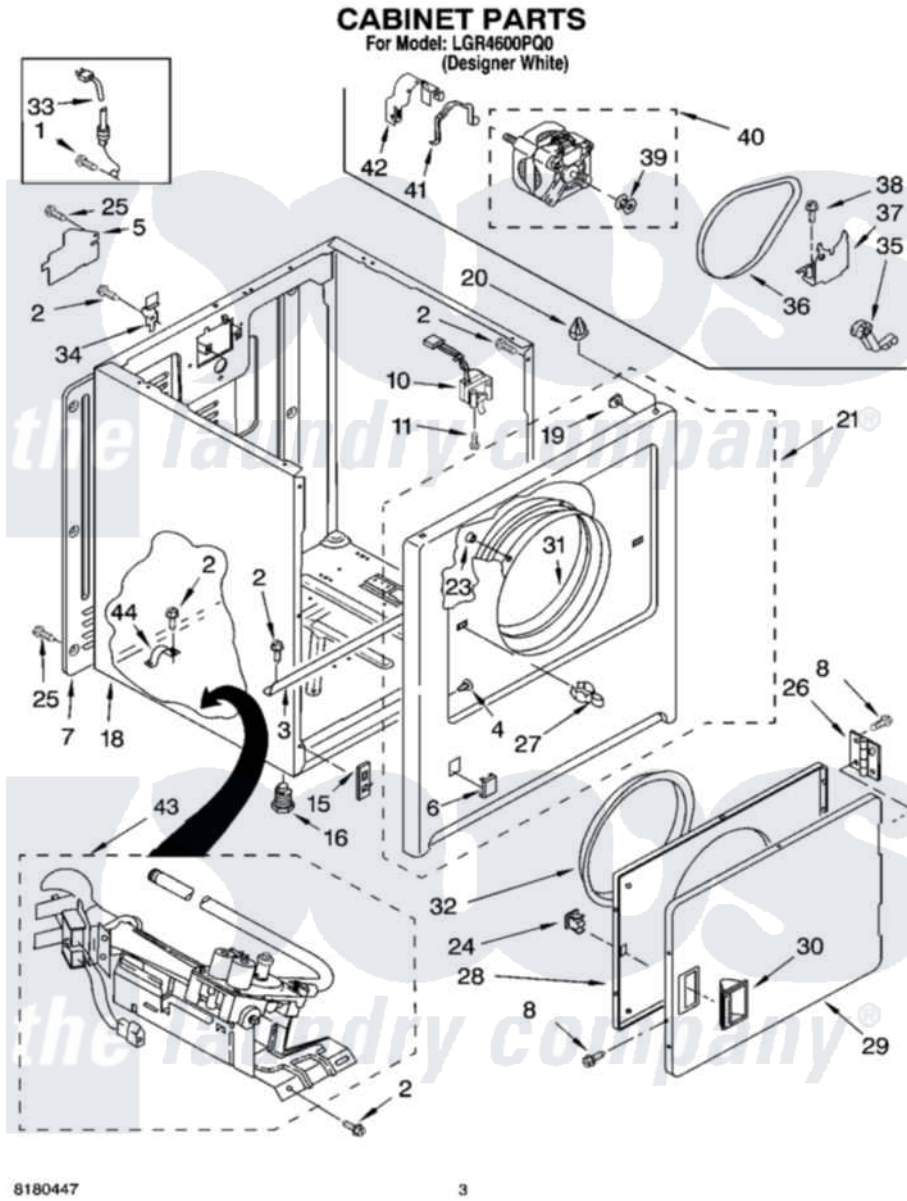

Whirlpool LGR4600PQ0 02 - CABINET PARTS

Whirlpool Residential Whirlpool LGR4600PQ0 Dryer Parts Parts Diagram 02 - CABINET PARTS
Click on the part number to view part

Item	Original Part Number	Replaced By	Status	Part Description
1	697776	4331106		Screw, No.10-32 X 7/16
2	343641	681414		Screw, 10AB X 1/2
3	8541400			Bracket, Cabinet
4	3404413			Plug, Hinge Hole
5	3396795			Cover, Terminal Block
6	3394975			Plug, Front Panel
7	3396807	280040		Panel-Rear
8	342055	488627		Screw
10	3406104	3406105		Door Switch Assembly
11	697773	3395530		Screw
15	3394083			Clip, Front Panel
16	3392100	49621		Feet-Leveling
"	279810			Foot-Optional
18	8530603	8533643		Cabinet
19	98234			Clip, U-Bend
20	690363	18776		Lock, Front Top

21	3403574	279846	Panel
23	685203	279220	Clip
24	690081	279570	Latch
25	693995		Screw, Hex Head
26	3405514	W10362431	Hinge And Pin Assembly
27	696144	279570	Latch
28	3403371		Door, Inner
29	3403361		Door Front
30	3405184		Handle, Door
31	8066124	279264	Air Channel Box
32	3405245		5/16-18 X 3/4
33	344020	3401402	Cord, Power
34	238088	8066217	Hinge, Top
35	691366		Idler And Pulley Assembly
36	8066065	341241	Belt
37	348780		Base, Motor
38	3400500		Bolt, 3405245 5/16-18 X 3/4
39	3394341	W10299847	Pulley-Motor
40	8538262	279827	Motor-Drve
41	660658		Clamp, Motor Mounting 343481 685441
42	3404162		Clamp, Motor
43	8318272	W10465748	Burner-Gas
44	341029		Clamp, Pipe Door Spring