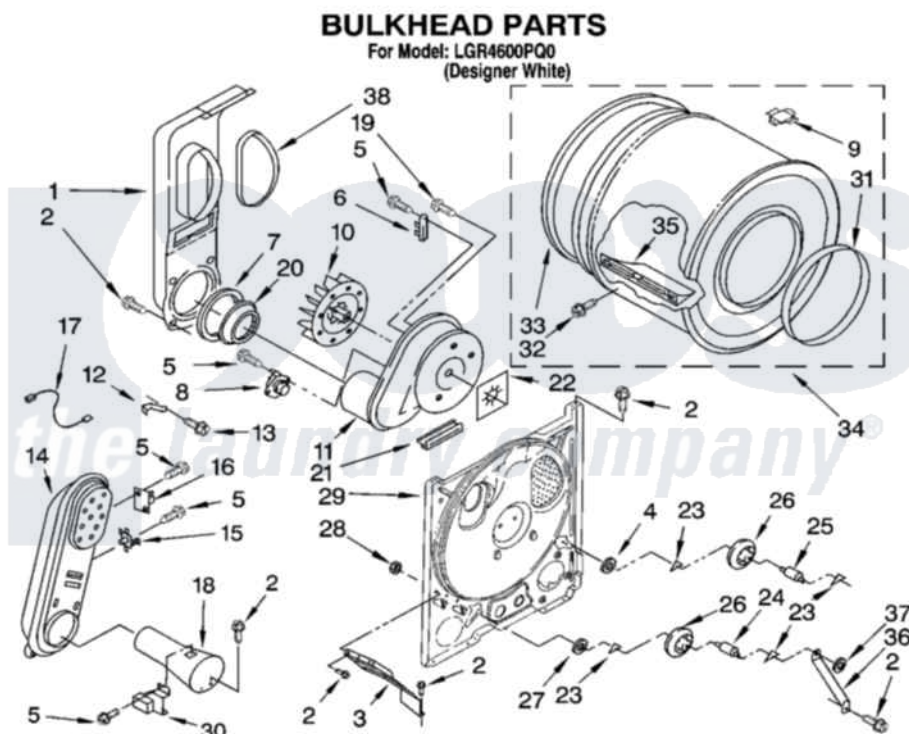

Whirlpool LGR4600PQ0 04 - BULKHEAD PARTS

8180447

7

Whirlpool [Residential Whirlpool LGR4600PQ0 Dryer Parts](#) Parts Diagram 04 - BULKHEAD PARTS
Click on the part number to view part

Item	Original Part Number	Replaced By	Status	Part Description
1	694283	279505		Chute
2	343641	681414		Screw, 10AB X 1/2
3	3406022			Bracket, Bulkhead
4	3388703			Washer, Support
5	90767			Screw, 8A X 3/8 HeX Washer Head Tapping
6	3392519			Thermal Limiter
7	347139			Seal, Lint Chute
8	3387134			Thermostat, Internal-Bias
9	8066086			Plug, Drum Hole
10	694089			Wheel, Blower
11	8557384	8577230		Housing, Blower
12	3398161			CLIP
13	489463			Screw, 8-18 X 1/16
14	8530285	279980		Box
15	3403140			Thermostat, High-Limit 205F
16	280010			Kit, Thermal Cut-Off

17	3401707		Jumper, Tco-High Limit
18	8066048		Funnel, Burner
19	3390647	488729	Screw
20	696302		Shield, Exhaust
21	3392247	686889	Pad
22	3394196		Seal, Blower Shaft
23	690997		Washer, Thrust
24	3399506	W10359270	Shaft, Drum Roller Threads
25	3399507	W10359269	Shaft, Drum Roller Threads
26	3397588	349241T	Support
27	348197		Washer, Support
28	3359452		Nut, Lock
29	8529955	279793	Bulkhead
30	338906		Radiant, Sensor
31	3394509		Ring, Bearing
32	97787	W10109200	Screw, Baffle Mounting
33	8066085	239087	Seal
34	3396777	697760	Drum
35	342847		Baffle, Drum
36	3976435		Bracket, Support
37	90296		Nut, Push On
38	339956		Seal, Air Duct To Bulkhead