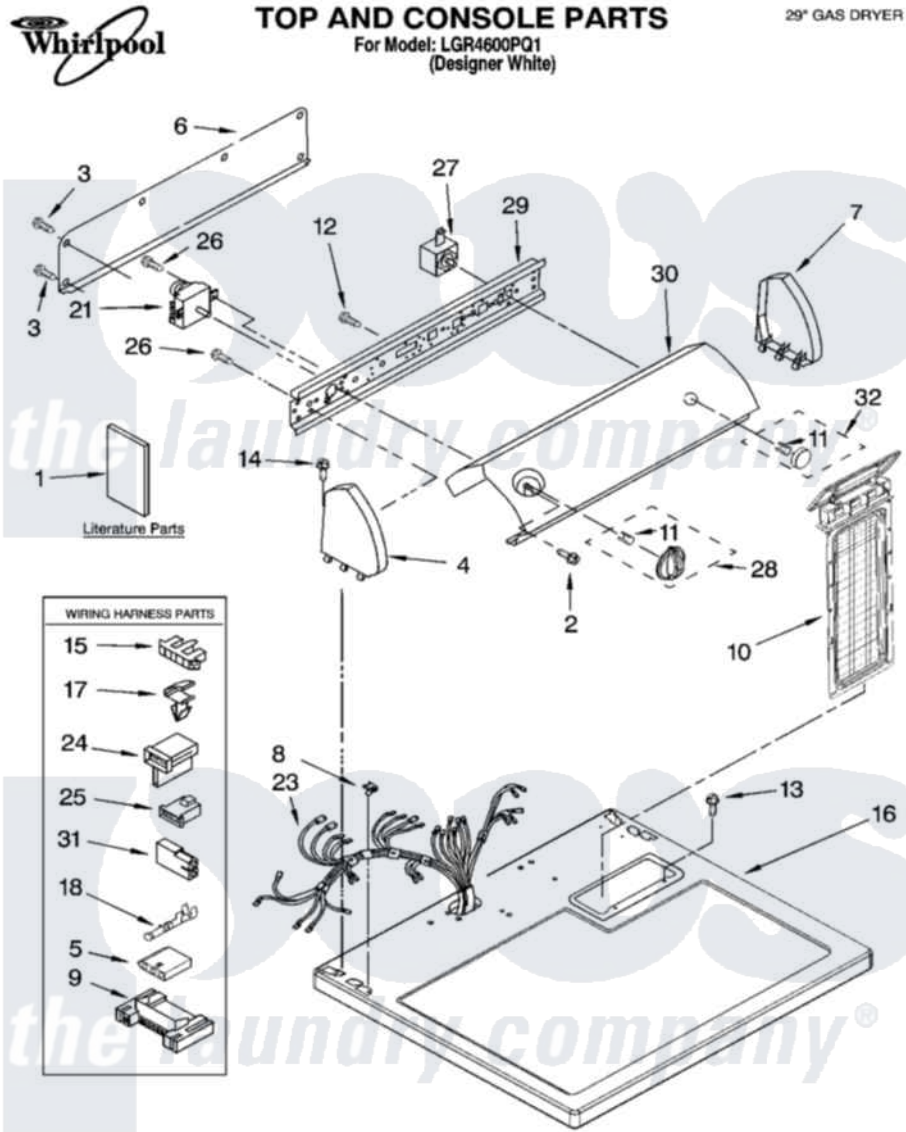

Whirlpool LGR4600PQ1 01 - TOP AND CONSOLE PARTS

10-05 Litho in U.S.A.(LT)

1

Part No. 8180866

Whirlpool Residential Whirlpool LGR4600PQ1 Dryer Parts Parts Diagram 01 - TOP AND CONSOLE PARTS
 Click on the part number to view part

Item	Original Part Number	Replaced By	Status	Part Description
1	8578183		Not Available	Use And Care Guide
"	8533770		Not Available	Sheet, Cycle Feature
"	8562582		Not Available	Instructions, Installation
"	8528187			Wiring Diagram
"	N/A		Not Available	Following May Be Purchased
"	N/A		Not Available	DO-IT-YOURSELF REPAIR MANUALS
"	677818		Not Available	Manual, Do-It- Yourself Repair (Dryer)
2	8533951	3400859		Screw, Grounding
3	693995			Screw, Hex Head
4	8271365	279962		Endcap
5	3936144			Do-It-Yourself Repair Manuals
6	8274261			Do-It-Yourself Repair Manuals
7	8271359	279962		Endcap
8	357213			Nut, Push-In
9	3395683			Receptacle, Multi-Terminal

10	8557861		Screen, Lint
11	8536939		Clip, Knob
12	8533971	90767	Screw, 8A X 3/8 HeX Washer Head Tapping
13	688983	487240	Screw, For Mtg. Service Capacitor
14	388326		Screw, 8-18 X 1.25
15	3397269		Connector, Timer
16	8557930	8563985	Top
17	3394427		Clip-Harness
18	94614		Terminal
21	3976584		Timer Assembly
23	8299876		Harness, Wiring
24	3403499		Connector, 2-Postion
25	3403498		Connector, 3-Position
26	8533971	90767	Screw, 8A X 3/8 HeX Washer Head Tapping
27	3977456		Switch, Push-To-Start
28	8544955		Timer Knob Assembly
29	8271418		Bracket, Control
30	8545961		Panel, Control
31	717252		Receptacle, Terminal
32	8544939		Knob, Push-To-Start