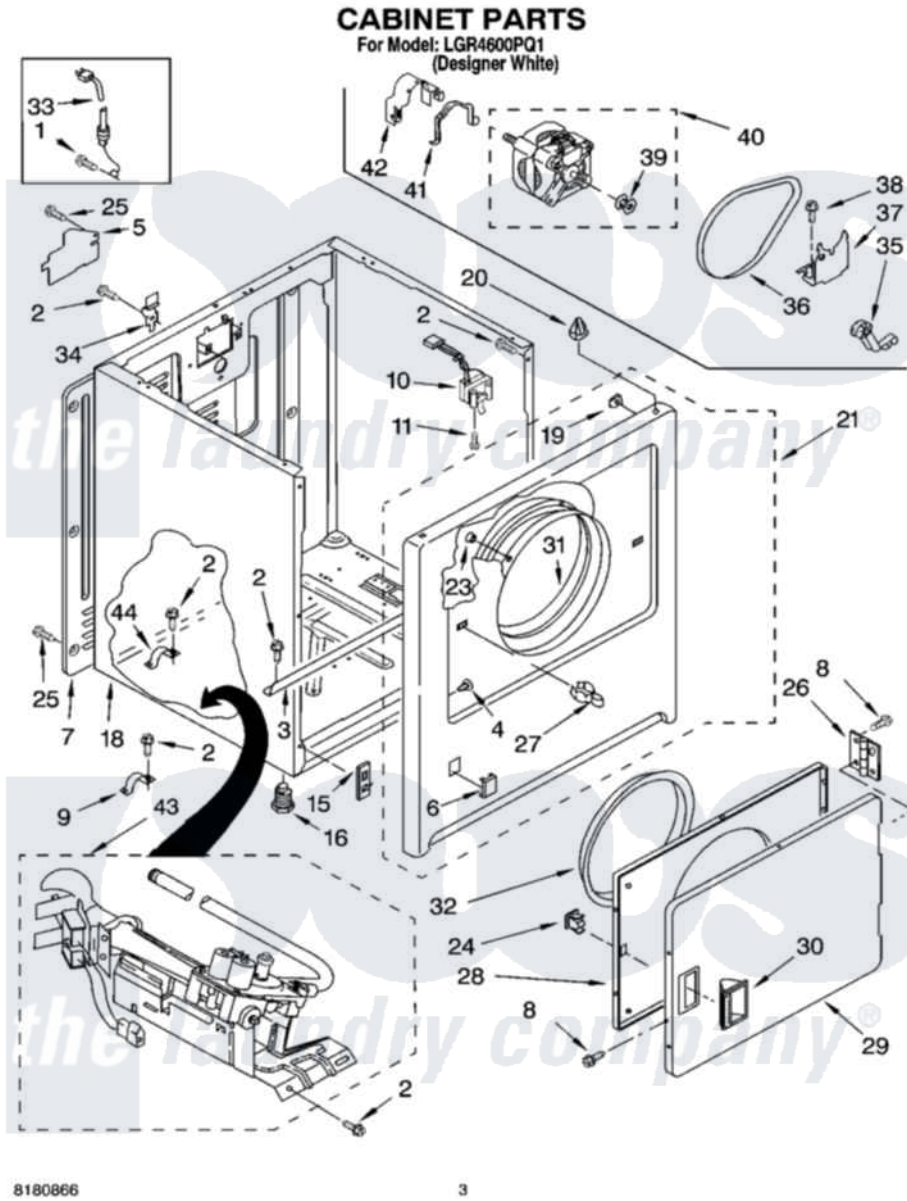

Whirlpool LGR4600PQ1 02 - CABINET PARTS

Whirlpool Residential Whirlpool LGR4600PQ1 Dryer Parts Parts Diagram 02 - CABINET PARTS
Click on the part number to view part

Item	Original Part Number	Replaced By	Status	Part Description
1	697776	4331106		Screw, No.10-32 X 7/16
2	343641	681414		Screw, 10AB X 1/2
3	8541400			Bracket, Cabinet
4	3404413			Plug, Hinge Hole
5	3396795			Cover, Terminal Block
6	3394975			Plug, Front Panel
7	3396807	280040		Panel-Rear
8	342055	488627		Screw
9	3980175			Clamp, Elbow
10	3406104	3406105		Door Switch Assembly
11	697773	3395530		Screw
15	3394083			Clip, Front Panel
16	3392100	49621		Feet-Leveling
"	279810			Foot-Optional
18	8530603	8533643		Cabinet
19	98234			Clip, U-Bend

20	690363	18776	Lock, Front Top
21	3403574	279846	Panel
23	685203	279220	Clip
24	690081	279570	Latch
25	693995		Screw, Hex Head
26	3405514	W10362431	Hinge And Pin Assembly
27	696144	279570	Latch
28	3403371		Door, Inner
29	3403361		Door Front
30	3405184		Handle, Door
31	8066124	279264	Air Channel Box
32	3405245		5/16-18 X 3/4
33	344020	3401402	Cord, Power
34	238088	8066217	Hinge, Top
35	691366		Idler And Pulley Assembly
36	8066065	341241	Belt
37	348780		Base, Motor
38	3400500		Bolt, 3405245 5/16-18 X 3/4
39	3394341	W10299847	Pulley-Motor
40	8066206	279827	Motor-Drve
41	660658		Clamp, Motor Mounting 343481 685441
42	3404162		Clamp, Motor
43	8318272	W10465748	Burner-Gas
44	341029		Clamp, Pipe Door Spring