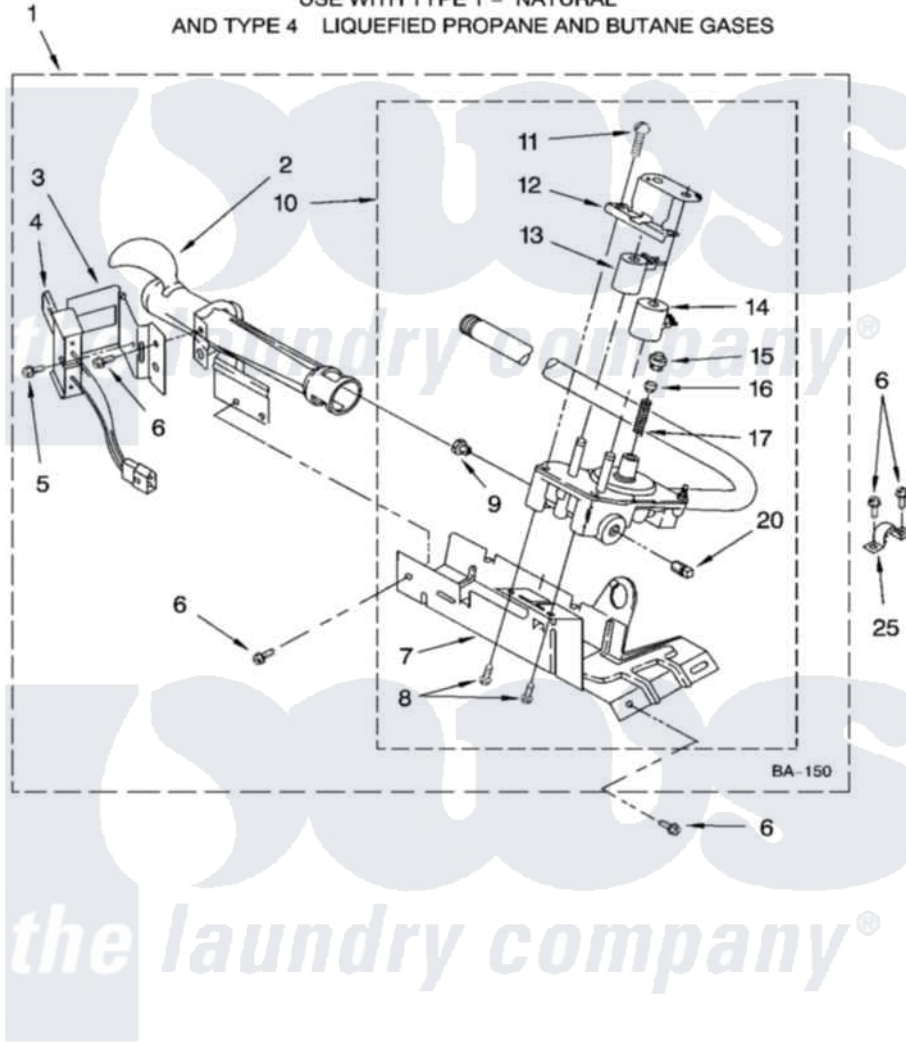

Whirlpool LGR4600PQ1 03 - 8318272 BURNER ASSEMBLY

8318272 BURNER ASSEMBLY

For Model: LGR4600PQ1
(Designer White)

USE WITH TYPE 1 - NATURAL
AND TYPE 4 LIQUEFIED PROPANE AND BUTANE GASES

8180866

5

Whirlpool [Residential Whirlpool LGR4600PQ1 Dryer Parts](#) Parts Diagram 03 - 8318272 BURNER ASSEMBLY
Click on the part number to view part

Item	Original Part Number	Replaced By	Status	Part Description
1	8318272	W10465748		Burner-Gas
2	688617	693140		Burner
3	694298			Bracket, Ignitor
4	686590	279311		Ignitor
5	3393909			Screw, 8-32 X 7/8
6	343641	681414		Screw, 10AB X 1/2
7	693986			Base, Burner
8	3387057			Screw, 10-16 X 1/2 Orifice, Burner
9	234826			Orifice, Burner Type 1
"	229742			Orifice, Burner
"	234868			Orifice, Burner
10	8318277	W10337269		Valve-Gas
11	694421			Screw, Bracket Mounting
12	694538			Bracket, Shunt
13	694540			Coil, 60 Hz
14	694539			Coil, 60 Hz