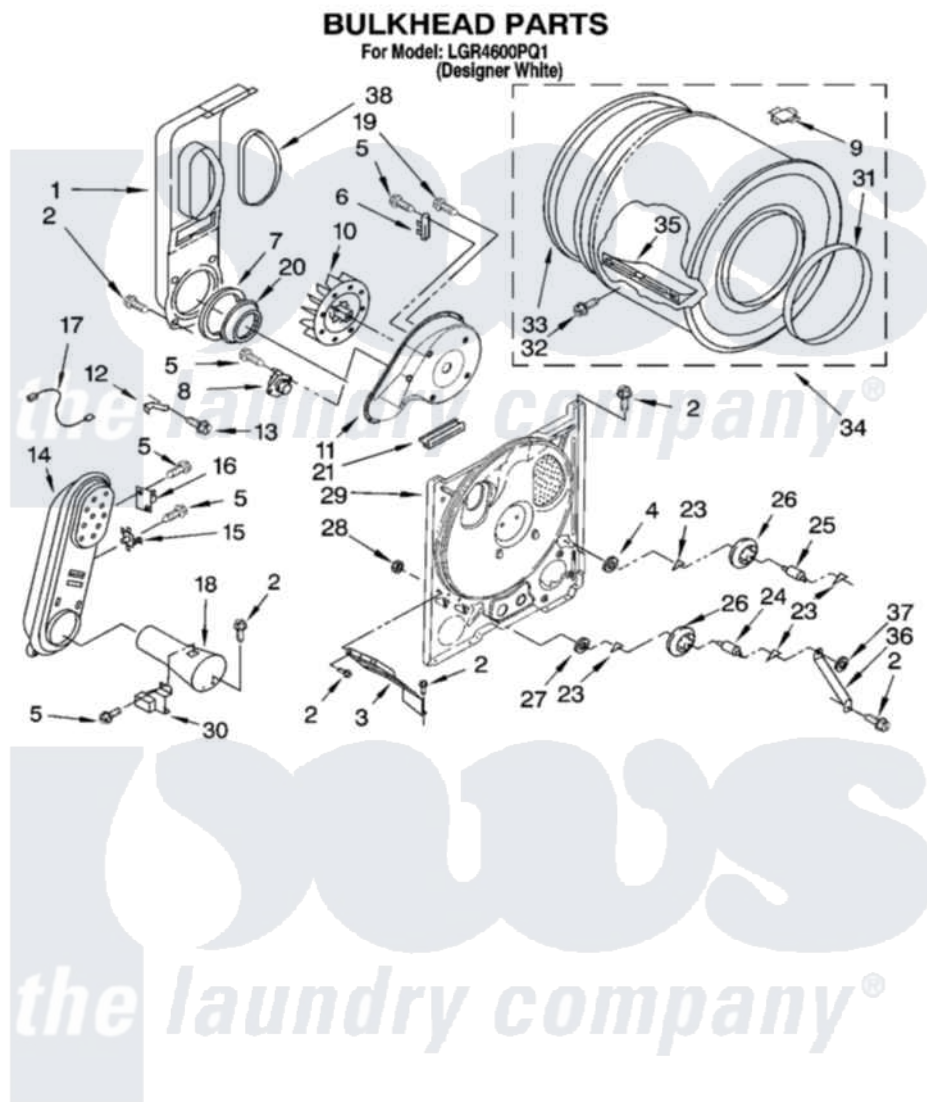

Whirlpool LGR4600PQ1 04 - BULKHEAD PARTS, OPTIONAL PARTS (NOT INCLUDED)

8180866

7

Whirlpool [Residential Whirlpool LGR4600PQ1 Dryer Parts](#) Parts Diagram 04 - BULKHEAD PARTS, OPTIONAL PARTS (NOT INCLUDED)

[Click on the part number to view part](#)

Item	Original Part Number	Replaced By	Status	Part Description
1	694283	279505		Chute
2	343641	681414		Screw, 10AB X 1/2
3	3406022			Bracket, Bulkhead
4	3388703			Washer, Support
5	90767			Screw, 8A X 3/8 HeX Washer Head Tapping
6	3392519			Thermal Limiter
7	347139			Seal, Lint Chute
8	3387134			Thermostat, Internal-Bias
9	8066086			Plug, Drum Hole
10	694089			Wheel, Blower
11	8577230			Housing, Blower
12	3398161			CLIP
13	489463			Screw, 8-18 X 1/16
14	8530285	279980		Box

15	3403140		Thermostat, High-Limit 205F
16	280010		Kit, Thermal Cut-Off
17	3401707		Jumper, Tco-High Limit
18	8066048		Funnel, Burner
19	3390647	488729	Screw
20	696302		Shield, Exhaust
21	3392247	686889	Pad
23	690997		Washer, Thrust
24	3399506	W10359270	Shaft, Drum Roller Threads
25	3399507	W10359269	Shaft, Drum Roller Threads
26	3397590	349241T	Support
27	348197		Washer, Support
28	3359452		Nut, Lock
29	8529955	279793	Bulkhead
30	338906		Radiant, Sensor
31	3394509		Ring, Bearing
32	97787	W10109200	Screw, Baffle Mounting
33	8066085	239087	Seal
34	3396777	697760	Drum
35	342847		Baffle, Drum
36	3976435		Bracket, Support
37	90296		Nut, Push On
38	339956		Seal, Air Duct To Bulkhead
	N/A	Not Available	ACCESSORY PARTS
"	279948	4392065	Kit, Dryer Repair
"	346764		Kit, Hold Down
"	689790		Dry Rack
"	8522199		Accessory Parts
"	72017		Paint, Touch-Up
"	350930		Paint, Pressurized Spray B
"	350938		Paint, Pressurized Spray B
"	799344		Paint, Touch-Up)