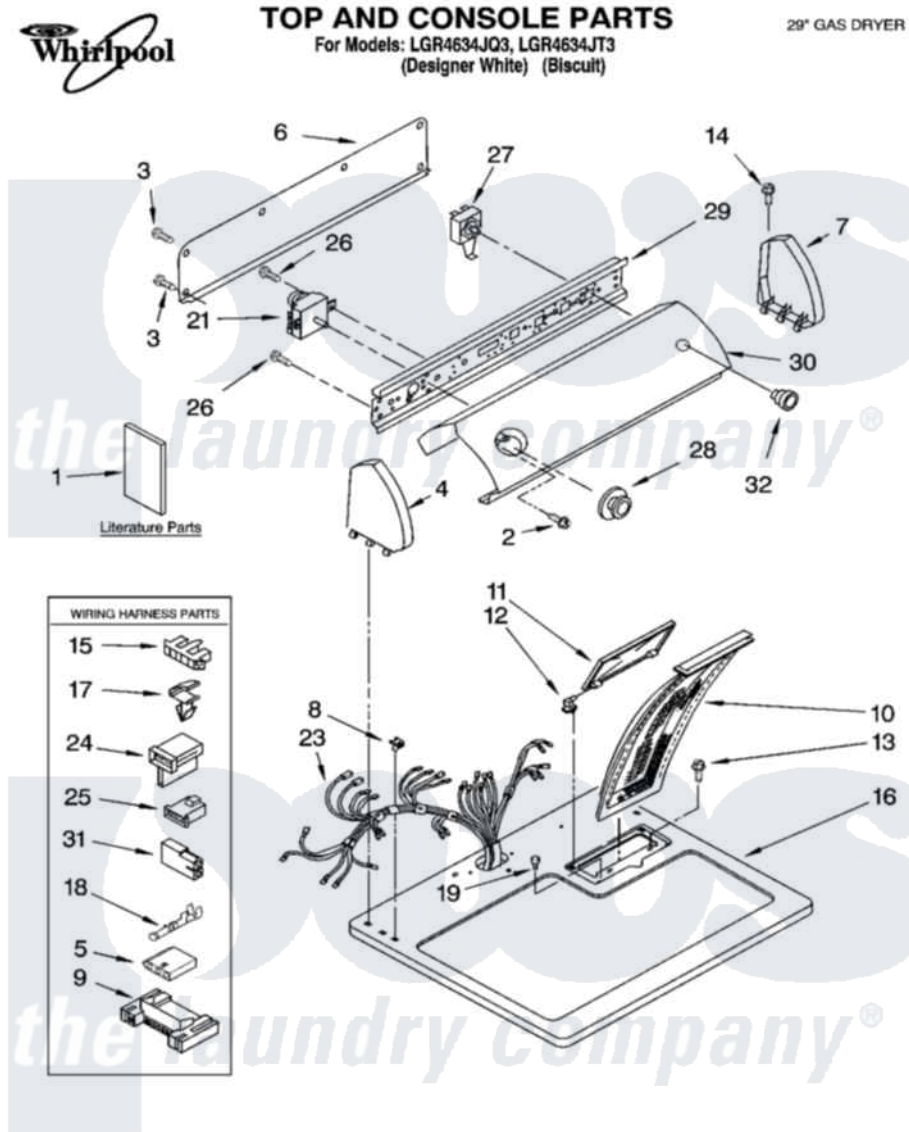

Whirlpool LGR4634JQ3 01 - TOP AND CONSOLE PARTS

04-04 Litho in U.S.A. (djc)

1

Part No. 8180325

Whirlpool Residential Whirlpool LGR4634JQ3 Dryer Parts Parts Diagram 01 - TOP AND CONSOLE PARTS

[Click on the part number to view part](#)

Item	Original Part Number	Replaced By	Status	Part Description
1	LIT3979614		Not Available	Literature Parts (Use & Care Guide)
"	LIT8535828		Not Available	Literature Parts (Sheet, Cycle Feature (For Model YLEQ5000KQ1))
"	LIT8535832		Not Available	Literature Parts (Instructions, Installation)
"	LIT8528189		Not Available	Literature Parts (Label, Wiring Diagram)
"	N/A		Not Available	Following May Be Purchased
"	N/A		Not Available	DO-IT-YOURSELF REPAIR MANUALS
"	LIT677818	677818L		Diy
2	3400859			Screw, Grounding
3	693995			Screw, Hex Head
4	8271365	279962		Endcap
"	8271368	279965		Endcap
5	3936144			Do-It-Yourself Repair Manuals
6	8274261			Do-It-Yourself Repair Manuals