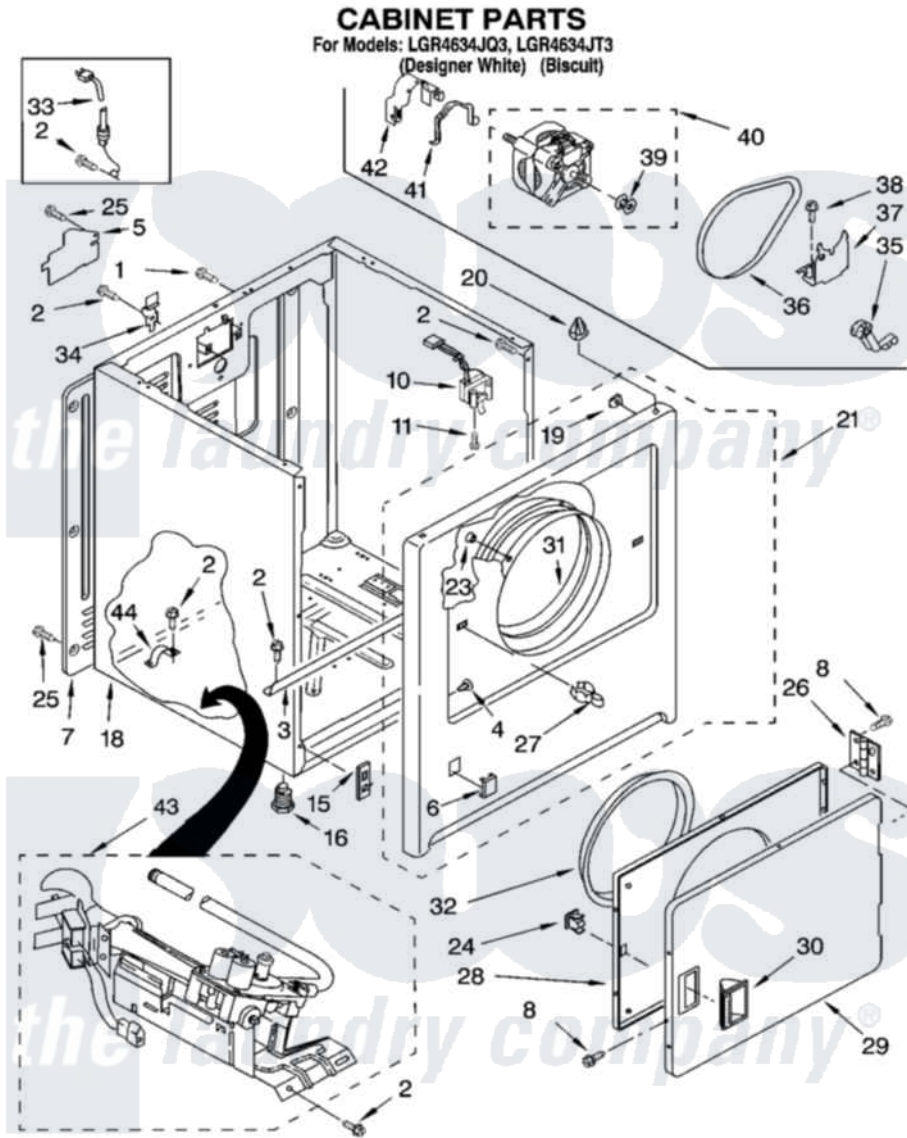

# Whirlpool LGR4634JQ3 02 - CABINET PARTS

8180325

3

Whirlpool [Residential Whirlpool LGR4634JQ3 Dryer Parts](#) Parts Diagram 02 - CABINET PARTS  
Click on the part number to view part

Item	Original Part Number	Replaced By	Status	Part Description
1	697776	<a href="#">4331106</a>		Screw, No.10-32 X 7/16
2	343641	<a href="#">681414</a>		Screw, 10AB X 1/2
3	<a href="#">8541400</a>			Bracket, Cabinet
4	<a href="#">3404413</a>			Plug, Hinge Hole
"	<a href="#">3404415</a>			Plug, Hinge Hole
5	<a href="#">3396795</a>			Cover, Terminal Block
6	<a href="#">3394975</a>			Plug, Front Panel
"	<a href="#">3394978</a>			Plug, Front Panel
7	3396807	<a href="#">280040</a>		Panel-Rear
8	342055	<a href="#">488627</a>		Screw
10	3406104	<a href="#">3406105</a>		Door Switch Assembly
11	697773	<a href="#">3395530</a>		Screw
15	<a href="#">3394083</a>			Clip, Front Panel
16	3392100	<a href="#">49621</a>		Feet-Leveling
"	<a href="#">279810</a>			Foot-Optional
18	8530603	<a href="#">8533643</a>		Cabinet