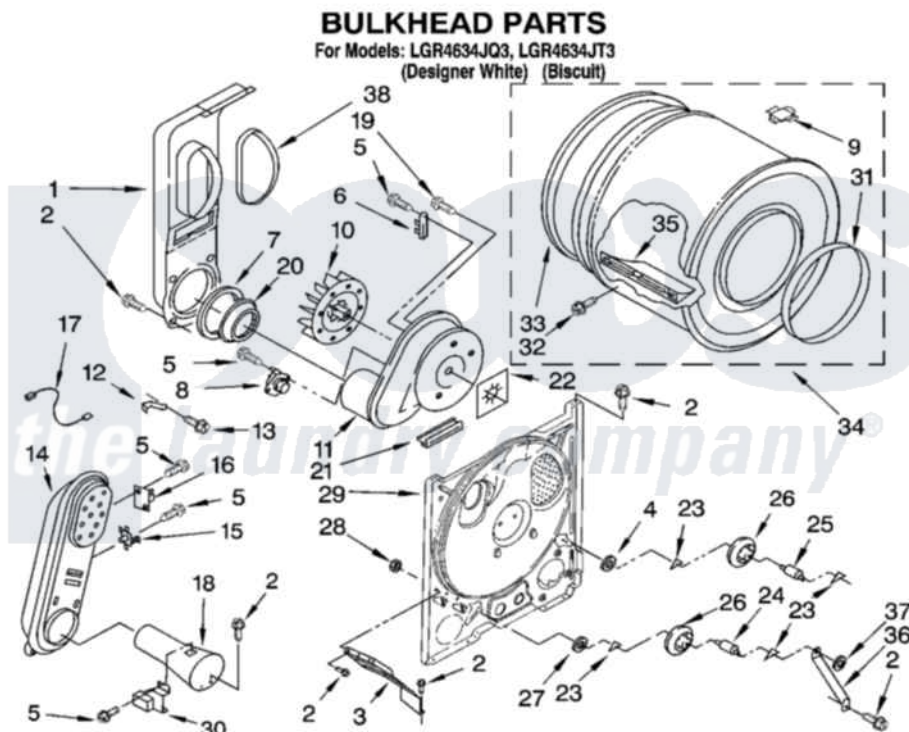

# Whirlpool LGR4634JQ3 04 - BULKHEAD PARTS

8180325

7

Whirlpool [Residential Whirlpool LGR4634JQ3 Dryer Parts](#) Parts Diagram 04 - BULKHEAD PARTS  
Click on the part number to view part

Item	Original Part Number	Replaced By	Status	Part Description
1	694283	<a href="#">279505</a>		Chute
2	343641	<a href="#">681414</a>		Screw, 10AB X 1/2
3	<a href="#">3406022</a>			Bracket, Bulkhead
4	<a href="#">3388703</a>			Washer, Support
5	<a href="#">90767</a>			Screw, 8A X 3/8 HeX Washer Head Tapping
6	<a href="#">3392519</a>			Thermal Limiter
7	<a href="#">347139</a>			Seal, Lint Chute
8	<a href="#">3387134</a>			Thermostat, Internal-Bias
9	<a href="#">8066086</a>			Plug, Drum Hole
10	<a href="#">694089</a>			Wheel, Blower
11	8557384	<a href="#">8577230</a>		Housing, Blower
12	3398161			CLIP
13	<a href="#">489463</a>			Screw, 8-18 X 1/16
14	8530285	<a href="#">279980</a>		Box
15	<a href="#">3403140</a>			Thermostat, High-Limit 205F
16	<a href="#">280010</a>			Kit, Thermal Cut-Off

17	<a href="#">3401707</a>		Jumper, Tco-High Limit
18	<a href="#">8066048</a>		Funnel, Burner
19	3390647	<a href="#">488729</a>	Screw
20	<a href="#">696302</a>		Shield, Exhaust
21	3392247	<a href="#">686889</a>	Pad
22	<a href="#">3394196</a>		Seal, Blower Shaft
23	<a href="#">690997</a>		Washer, Thrust
24	3399506	<a href="#">W10359270</a>	Shaft, Drum Roller Threads
25	3399507	<a href="#">W10359269</a>	Shaft, Drum Roller Threads
26	3397588	<a href="#">349241T</a>	Support
27	<a href="#">348197</a>		Washer, Support
28	<a href="#">3359452</a>		Nut, Lock
29	8529955	<a href="#">279793</a>	Bulkhead
30	<a href="#">338906</a>		Radiant, Sensor
31	<a href="#">3394509</a>		Ring, Bearing
32	97787	<a href="#">W10109200</a>	Screw, Baffle Mounting
33	8066085	<a href="#">239087</a>	Seal
34	3396777	<a href="#">697760</a>	Drum
35	<a href="#">342847</a>		Baffle, Drum
36	<a href="#">3976435</a>		Bracket, Support
37	<a href="#">90296</a>		Nut, Push On
38	<a href="#">339956</a>		Seal, Air Duct To Bulkhead