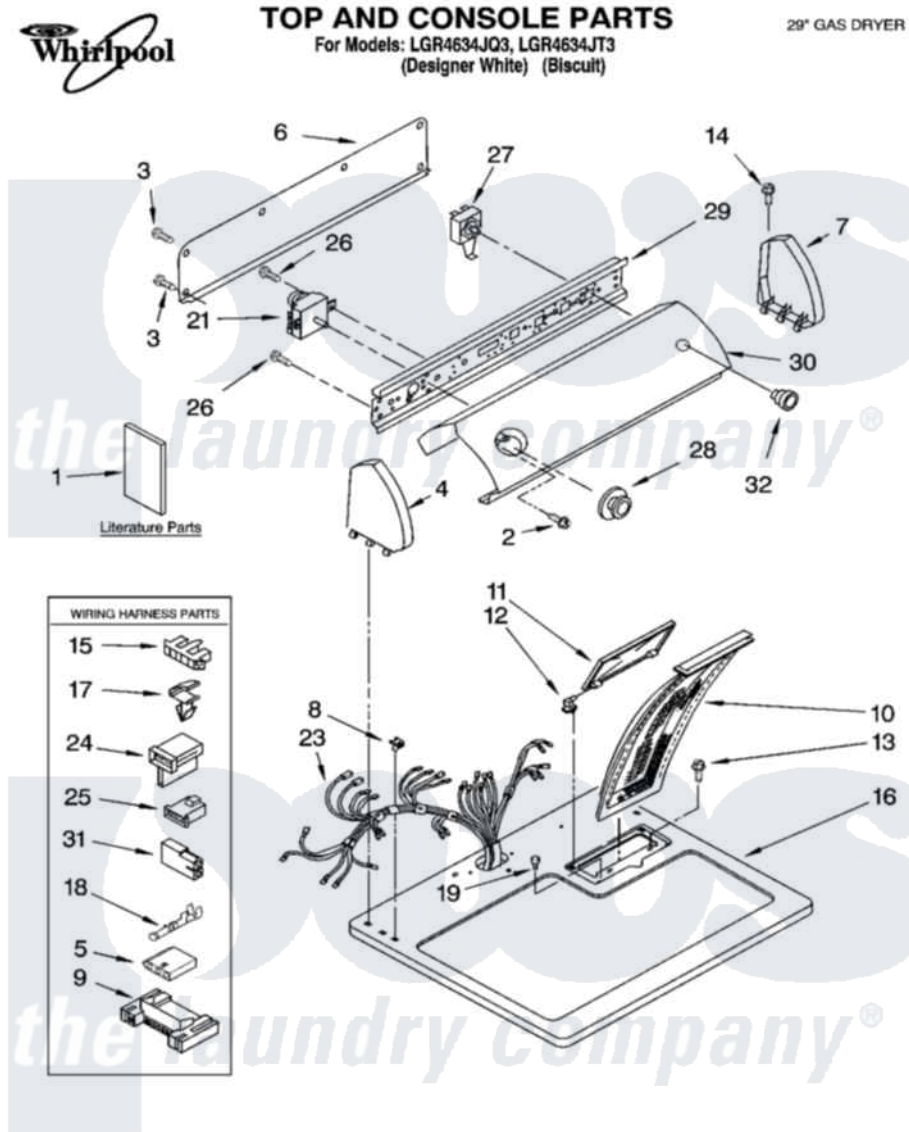

Whirlpool LGR4634JT3 01 - TOP AND CONSOLE PARTS

04-04 Litho in U.S.A. (djc)

1

Part No. 8180325

Whirlpool Residential Whirlpool LGR4634JT3 Dryer Parts Parts Diagram 01 - TOP AND CONSOLE PARTS

[Click on the part number to view part](#)

Item	Original Part Number	Replaced By	Status	Part Description
1	LIT3979614		Not Available	Literature Parts (Use & Care Guide)
"	LIT8535828		Not Available	Literature Parts (Sheet, Cycle Feature (For Model YLEQ5000KQ1))
"	LIT8535832		Not Available	Literature Parts (Instructions, Installation)
"	LIT8528189		Not Available	Literature Parts (Label, Wiring Diagram)
"	N/A		Not Available	Following May Be Purchased
"	N/A		Not Available	DO-IT-YOURSELF REPAIR MANUALS
"	LIT677818	677818L		Diy
2	3400859			Screw, Grounding
3	693995			Screw, Hex Head
4	8271365	279962		Endcap
"	8271368	279965		Endcap
5	3936144			Do-It-Yourself Repair Manuals
6	8274261			Do-It-Yourself Repair Manuals