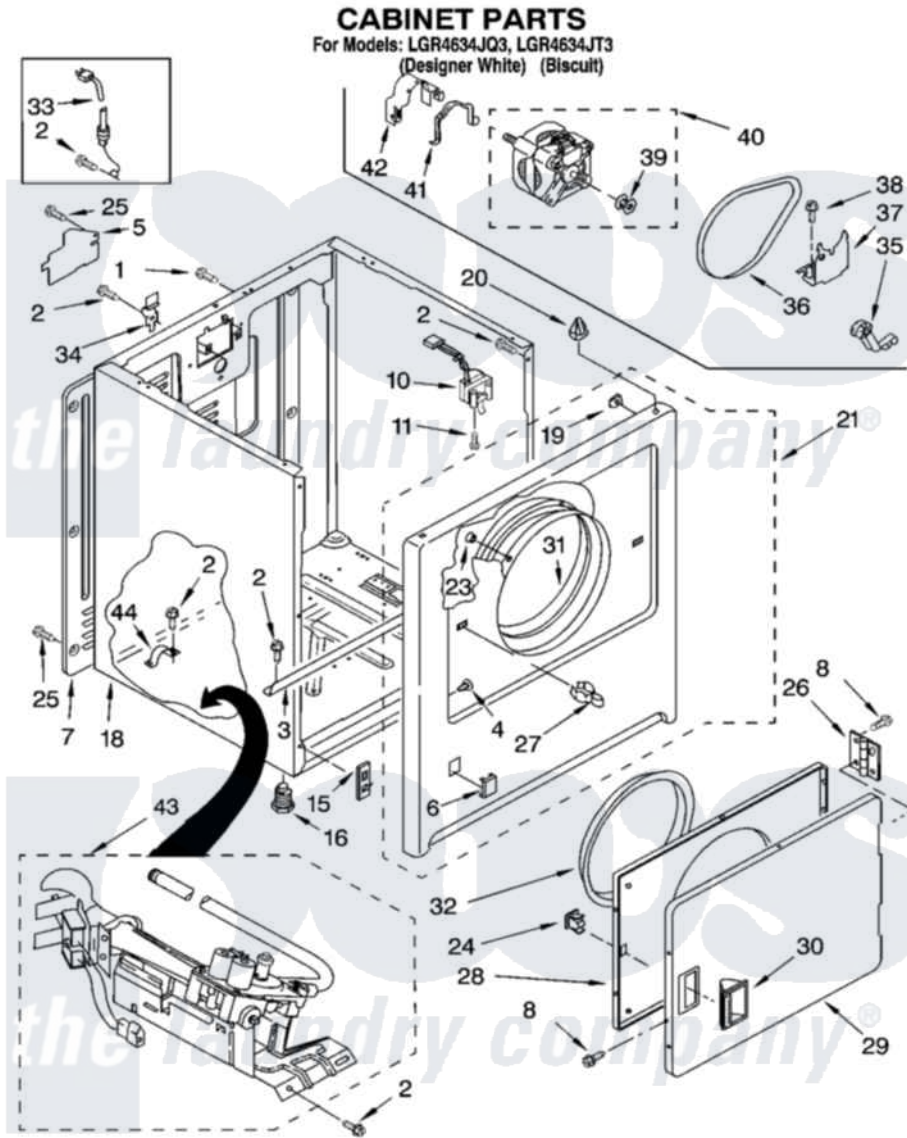

Whirlpool LGR4634JT3 02 - CABINET PARTS

8180325

3

Whirlpool [Residential Whirlpool LGR4634JT3 Dryer Parts](#) Parts Diagram 02 - CABINET PARTS
 Click on the part number to view part

Item	Original Part Number	Replaced By	Status	Part Description
1	697776	4331106		Screw, No.10-32 X 7/16
2	343641	681414		Screw, 10AB X 1/2
3	8541400			Bracket, Cabinet
4	3404413			Plug, Hinge Hole
"	3404415			Plug, Hinge Hole
5	3396795			Cover, Terminal Block
6	3394975			Plug, Front Panel
"	3394978			Plug, Front Panel
7	3396807	280040		Panel-Rear
8	342055	488627		Screw
10	3406104	3406105		Door Switch Assembly
11	697773	3395530		Screw
15	3394083			Clip, Front Panel
16	3392100	49621		Feet-Leveling
"	279810			Foot-Optional
18	8530603	8533643		Cabinet

"	8530606	3977306	Cabinet
19	98234		Clip, U-Bend
20	690363	18776	Lock, Front Top
21	3403574	279846	Panel
"	3403577	279932	Panel
23	685203	279220	Clip
24	690081	279570	Latch
25	693995		Screw, Hex Head
26	3405514	W10362431	Hinge And Pin Assembly
27	696144	279570	Latch
28	3403371		Door, Inner
29	3403361		Door Front
"	3403363		Door, Front
30	3405184		Handle, Door
"	3405189		Handle, Door
31	8066124	279264	Air Channel Box
32	3405245		5/16-18 X 3/4
33	344020	3401402	Cord, Power
34	238088	8066217	Hinge, Top
35	691366		Idler And Pulley Assembly
36	8066065	341241	Belt
37	348780		Base, Motor
38	3400500		Bolt, 3405245 5/16-18 X 3/4
39	3394341	W10299847	Pulley-Motor
40	8538262	279827	Motor-Drve
41	660658		Clamp, Motor Mounting 343481 685441
42	3404162		Clamp, Motor
43	8318272	W10465748	Burner-Gas
44	341029		Clamp, Pipe Door Spring