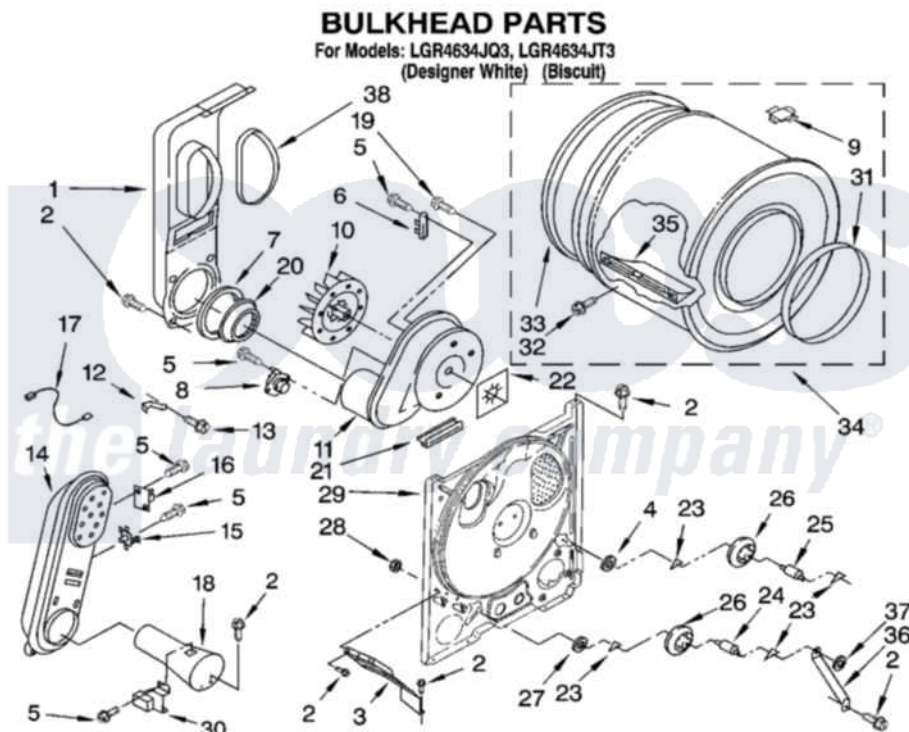

Whirlpool LGR4634JT3 04 - BULKHEAD PARTS

8180325

7

Whirlpool [Residential Whirlpool LGR4634JT3 Dryer Parts](#) Parts Diagram 04 - BULKHEAD PARTS

[Click on the part number to view part](#)

Item	Original Part Number	Replaced By	Status	Part Description
1	694283	279505		Chute
2	343641	681414		Screw, 10AB X 1/2
3	3406022			Bracket, Bulkhead
4	3388703			Washer, Support
5	90767			Screw, 8A X 3/8 HeX Washer Head Tapping
6	3392519			Thermal Limiter
7	347139			Seal, Lint Chute
8	3387134			Thermostat, Internal-Bias
9	8066086			Plug, Drum Hole
10	694089			Wheel, Blower
11	8557384	8577230		Housing, Blower
12	3398161			CLIP
13	489463			Screw, 8-18 X 1/16
14	8530285	279980		Box
15	3403140			Thermostat, High-Limit 205F
16	280010			Kit, Thermal Cut-Off

17	3401707		Jumper, Tco-High Limit
18	8066048		Funnel, Burner
19	3390647	488729	Screw
20	696302		Shield, Exhaust
21	3392247	686889	Pad
22	3394196		Seal, Blower Shaft
23	690997		Washer, Thrust
24	3399506	W10359270	Shaft, Drum Roller Threads
25	3399507	W10359269	Shaft, Drum Roller Threads
26	3397588	349241T	Support
27	348197		Washer, Support
28	3359452		Nut, Lock
29	8529955	279793	Bulkhead
30	338906		Radiant, Sensor
31	3394509		Ring, Bearing
32	97787	W10109200	Screw, Baffle Mounting
33	8066085	239087	Seal
34	3396777	697760	Drum
35	342847		Baffle, Drum
36	3976435		Bracket, Support
37	90296		Nut, Push On
38	339956		Seal, Air Duct To Bulkhead