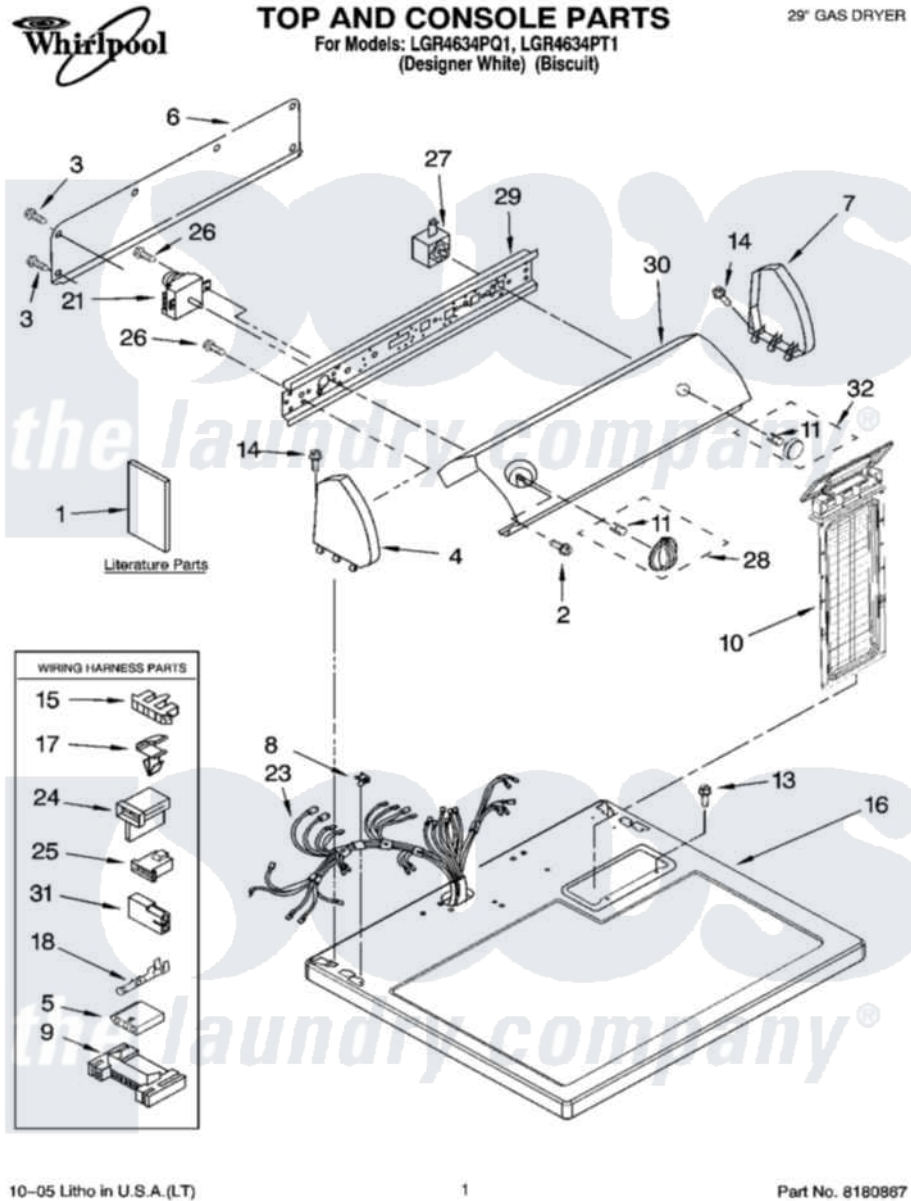

Whirlpool LGR4634PQ1 01 - TOP AND CONSOLE PARTS

10-05 Litho in U.S.A.(LT)

1

Part No. 8180867

Whirlpool Residential Whirlpool LGR4634PQ1 Dryer Parts Parts Diagram 01 - TOP AND CONSOLE PARTS
 Click on the part number to view part

Item	Original Part Number	Replaced By	Status	Part Description
1	8578181		Not Available	Use & Care Guide
"	8562584		Not Available	Instructions, Installation
"	8563884		Not Available	Wiring Diagram
"	8533770		Not Available	Sheet, Cycle Feature
"	N/A		Not Available	Following May Be Purchased
"	N/A		Not Available	DO-IT-YOURSELF REPAIR MANUALS
"	677818		Not Available	Manual, Do-It- Yourself Repair (Dryer)
2	8533951	3400859		Screw, Grounding
3	693995			Screw, Hex Head
4	8271365	279962		Endcap
"	8271368	279965		Endcap
5	3936144			Do-It-Yourself Repair Manuals
6	8274261			Do-It-Yourself Repair Manuals
7	8271359	279962		Endcap
"	8271362	279965		Endcap

8	357213		Nut, Push-In
9	3395683		Receptacle, Multi-Terminal
10	8557861		Screen, Lint
"	8557862		Screen, Lint
11	8536939		Clip, Knob
13	688983	487240	Screw, For Mtg. Service Capacitor
14	388326		Screw, 8-18 X 1.25
15	3397269		Connector, Timer
16	8557930	8563985	Top
"	8557931	8563986	Top
17	3394427		Clip-Harness
18	94614		Terminal
21	3976584		Timer Assembly
23	8299876		Harness, Wiring
24	3403499		Connector, 2-Postion
25	3403498		Connector, 3-Position
26	8533971	90767	Screw, 8A X 3/8 HeX Washer Head Tapping
27	3977456		Switch, Push-To-Start
28	8544955		Timer Knob Assembly
"	8544956		Timer Knob Assembly
29	8271418		Bracket, Control
30	8545960		Panel, Control
"	8545970		Panel, Control
31	717252		Receptacle, Terminal
32	8544939		Knob, Push-To-Start
"	8544942		Knob, Push-To-Start