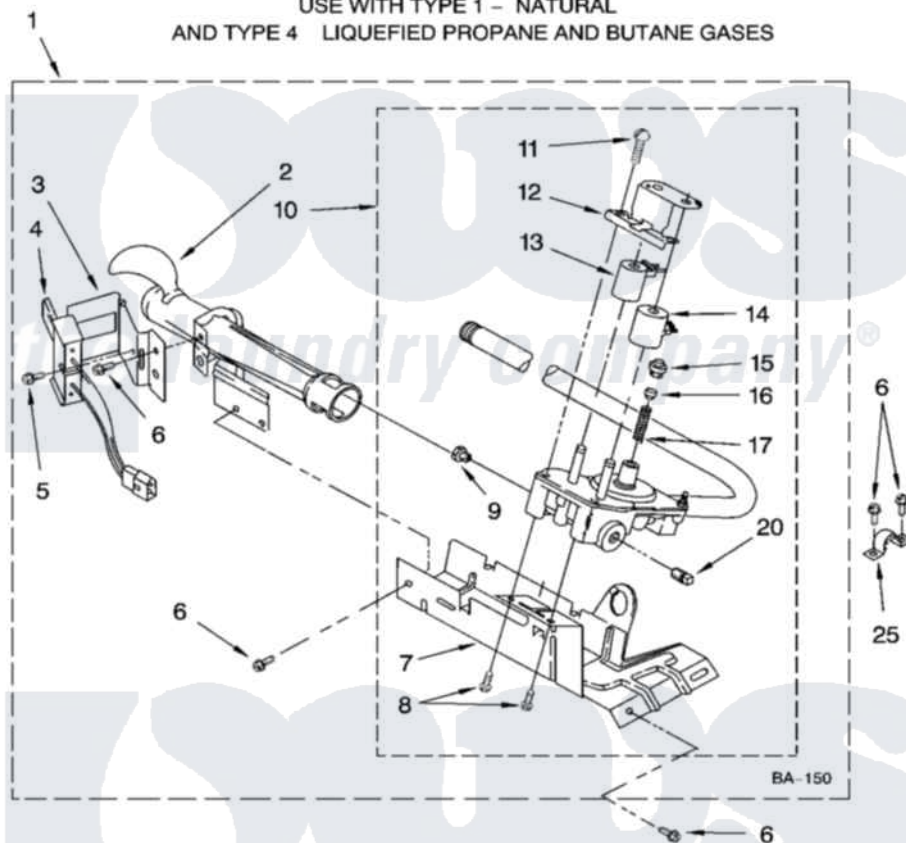

Whirlpool LGR4634PQ1 03 - 8318272 BURNER ASSEMBLY

8318272 BURNER ASSEMBLY

For Models: LGR4634PQ1, LGR4634PT1
(Designer White) (Biscuit)

USE WITH TYPE 1 - NATURAL
AND TYPE 4 LIQUEFIED PROPANE AND BUTANE GASES

8180867

5

Whirlpool [Residential Whirlpool LGR4634PQ1 Dryer Parts](#) Parts Diagram 03 - 8318272 BURNER ASSEMBLY

[Click on the part number to view part](#)

Item	Original Part Number	Replaced By	Status	Part Description
1	8318272	W10465748		Burner-Gas
2	688617	693140		Burner
3	694298			Bracket, Ignitor
4	686590	279311		Ignitor
5	3393909			Screw, 8-32 X 7/8
6	343641	681414		Screw, 10AB X 1/2
7	693986			Base, Burner
8	3387057			Screw, 10-16 X 1/2 Orifice, Burner
9	234826			Orifice, Burner Type 1
"	229742			Orifice, Burner
"	234868			Orifice, Burner
10	8318277	W10337269		Valve-Gas
11	694421			Screw, Bracket Mounting
12	694538			Bracket, Shunt
13	694540			Coil, 60 Hz
14	694539			Coil, 60 Hz