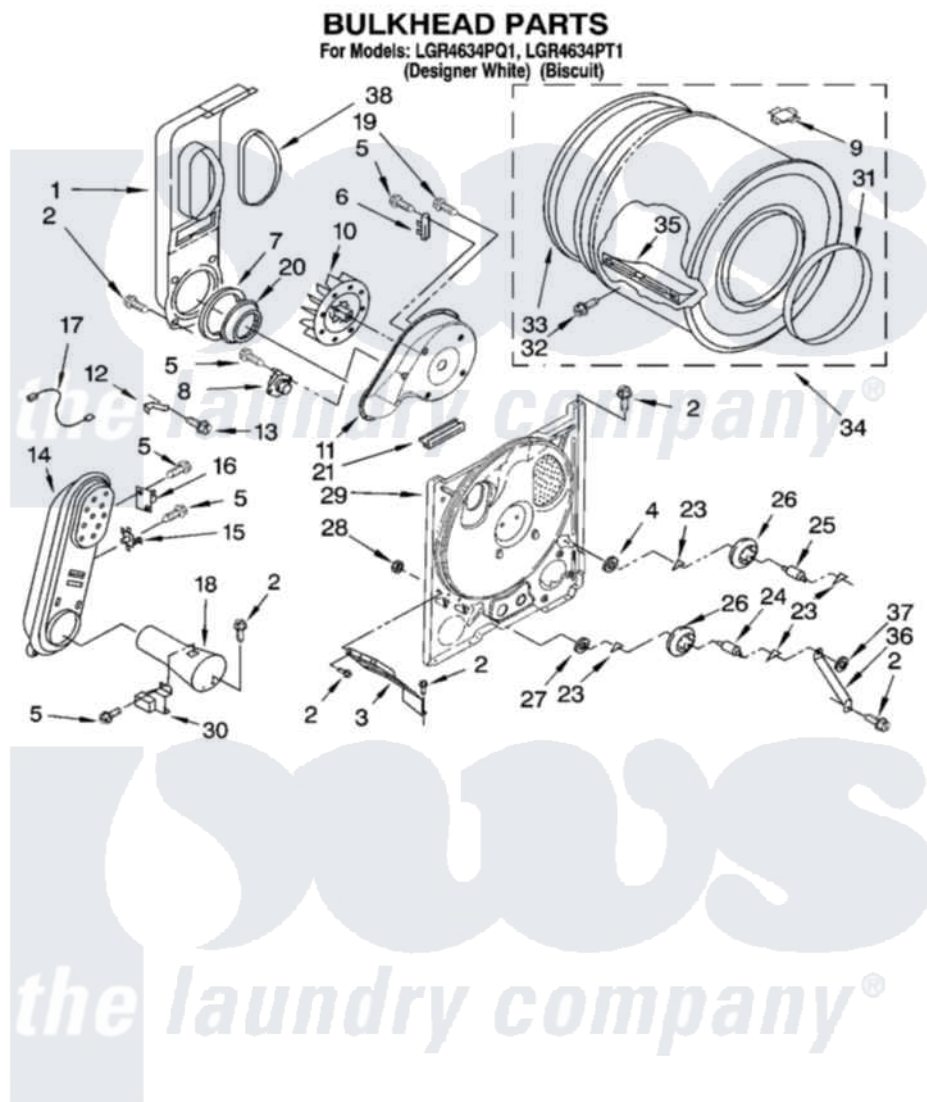

**Whirlpool LGR4634PQ1 04 - BULKHEAD PARTS, OPTIONAL PARTS (NOT INCLUDED)**

8180867

7

Whirlpool [Residential Whirlpool LGR4634PQ1 Dryer Parts](#) Parts Diagram 04 - BULKHEAD PARTS, OPTIONAL PARTS (NOT INCLUDED)

[Click on the part number to view part](#)

Item	Original Part Number	Replaced By	Status	Part Description
1	694283	<a href="#">279505</a>		Chute
2	343641	<a href="#">681414</a>		Screw, 10AB X 1/2
3	<a href="#">3406022</a>			Bracket, Bulkhead
4	<a href="#">3388703</a>			Washer, Support
5	<a href="#">90767</a>			Screw, 8A X 3/8 HeX Washer Head Tapping
6	<a href="#">3392519</a>			Thermal Limiter
7	<a href="#">347139</a>			Seal, Lint Chute
8	<a href="#">3387134</a>			Thermostat, Internal-Bias
9	<a href="#">8066086</a>			Plug, Drum Hole
10	<a href="#">694089</a>			Wheel, Blower
11	<a href="#">8577230</a>			Housing, Blower
12	3398161			CLIP
13	<a href="#">489463</a>			Screw, 8-18 X 1/16
14	8530285	<a href="#">279980</a>		Box