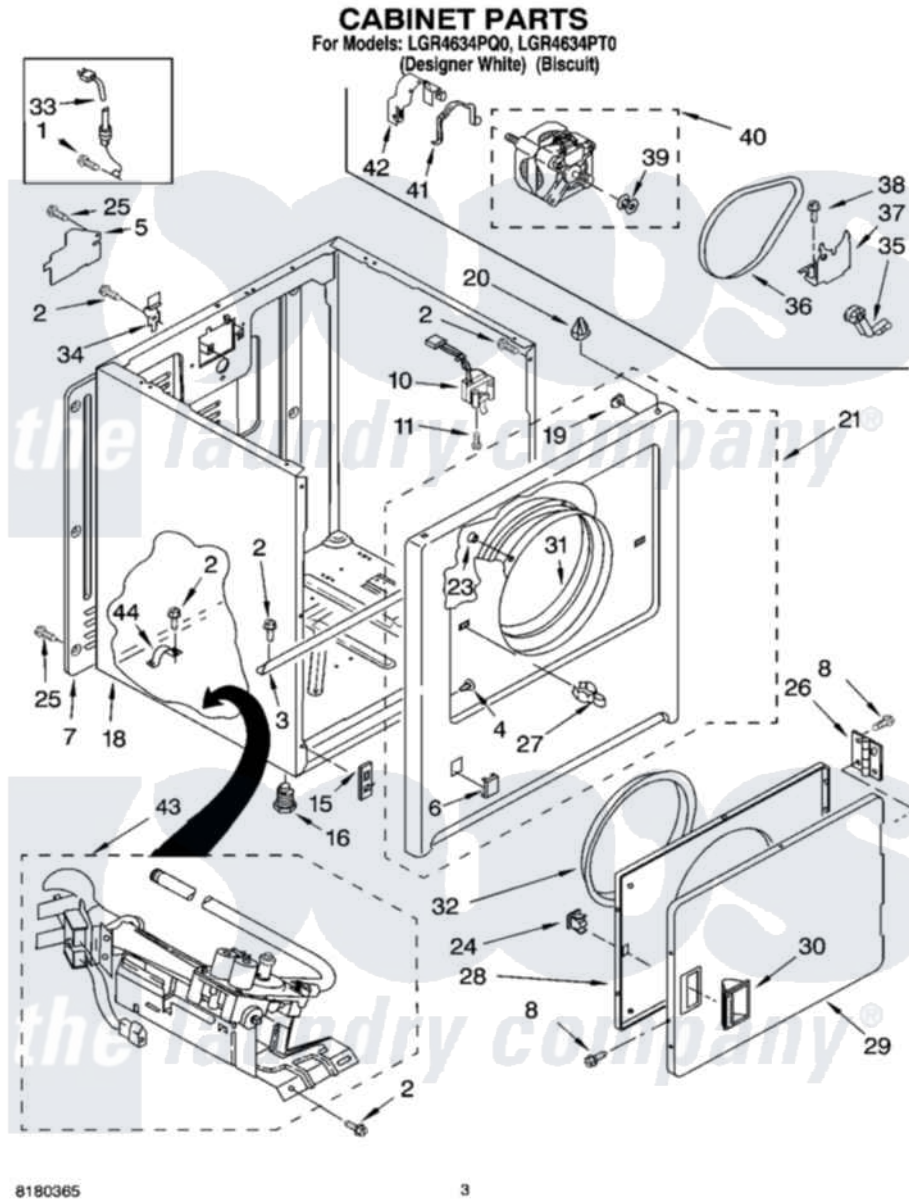

Whirlpool LGR4634PT0 02 - CABINET PARTS

8180365

3

Whirlpool [Residential Whirlpool LGR4634PT0 Dryer Parts](#) Parts Diagram 02 - CABINET PARTS
Click on the part number to view part

Item	Original Part Number	Replaced By	Status	Part Description
1	697776	4331106		Screw, No.10-32 X 7/16
2	343641	681414		Screw, 10AB X 1/2
3	8541400			Bracket, Cabinet
4	3404413			Plug, Hinge Hole
"	3404415			Plug, Hinge Hole
5	3396795			Cover, Terminal Block
6	3394975			Plug, Front Panel
"	3394978			Plug, Front Panel
7	3396807	280040		Panel-Rear
8	342055	488627		Screw
10	3406104	3406105		Door Switch Assembly
11	697773	3395530		Screw
15	3394083			Clip, Front Panel
16	3392100	49621		Feet-Leveling
"	279810			Foot-Optional
18	8530603	8533643		Cabinet

"	8530606	3977306	Cabinet
19	98234		Clip, U-Bend
20	690363	18776	Lock, Front Top
21	3403574	279846	Panel
"	3403577	279932	Panel
23	685203	279220	Clip
24	690081	279570	Latch
25	693995		Screw, Hex Head
26	3405514	W10362431	Hinge And Pin Assembly
27	696144	279570	Latch
28	3403371		Door, Inner
29	3403361		Door Front
"	3403363		Door, Front
30	3405184		Handle, Door
"	3405189		Handle, Door
31	8066124	279264	Air Channel Box
32	3405245		5/16-18 X 3/4
33	344020	3401402	Cord, Power
34	238088	8066217	Hinge, Top
35	691366		Idler And Pulley Assembly
36	8066065	341241	Belt
37	348780		Base, Motor
38	3400500		Bolt, 3405245 5/16-18 X 3/4
39	3394341	W10299847	Pulley-Motor
40	8538262	279827	Motor-Drve
41	660658		Clamp, Motor Mounting 343481 685441
42	3404162		Clamp, Motor
43	8318272	W10465748	Burner-Gas
44	341029		Clamp, Pipe Door Spring