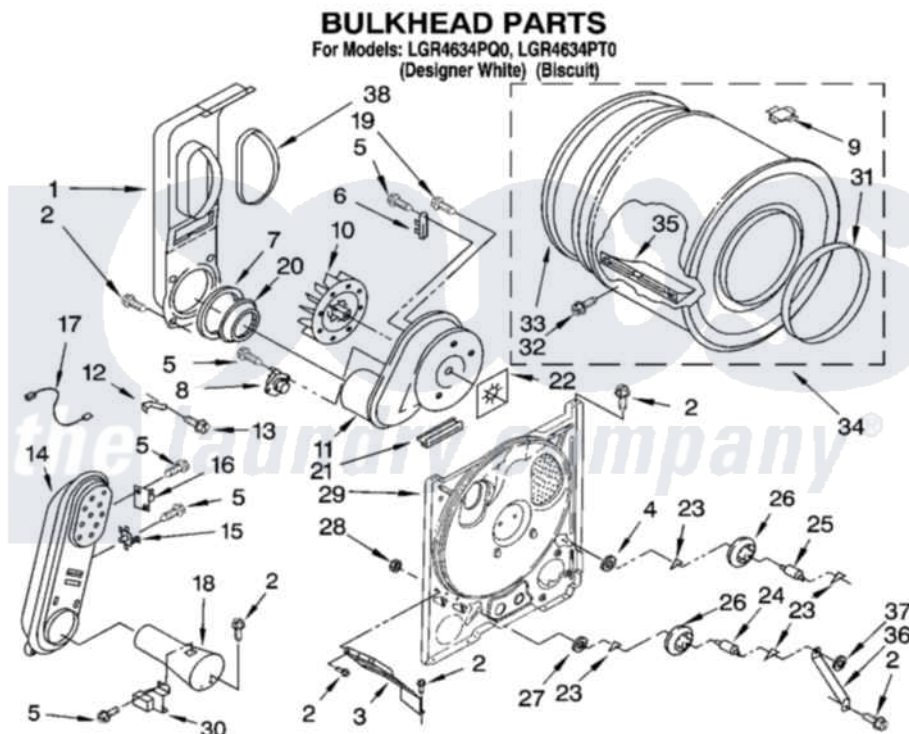

Whirlpool LGR4634PT0 04 - BULKHEAD PARTS

8180365

7

Whirlpool [Residential Whirlpool LGR4634PT0 Dryer Parts](#) Parts Diagram 04 - BULKHEAD PARTS
Click on the part number to view part

Item	Original Part Number	Replaced By	Status	Part Description
1	694283	279505		Chute
2	343641	681414		Screw, 10AB X 1/2
3	3406022			Bracket, Bulkhead
4	3388703			Washer, Support
5	90767			Screw, 8A X 3/8 HeX Washer Head Tapping
6	3392519			Thermal Limiter
7	347139			Seal, Lint Chute
8	3387134			Thermostat, Internal-Bias
9	8066086			Plug, Drum Hole
10	694089			Wheel, Blower
11	8557384	8577230		Housing, Blower
12	3398161			CLIP
13	489463			Screw, 8-18 X 1/16
14	8530285	279980		Box
15	3403140			Thermostat, High-Limit 205F
16	280010			Kit, Thermal Cut-Off

17	3401707		Jumper, Tco-High Limit
18	8066048		Funnel, Burner
19	3390647	488729	Screw
20	696302		Shield, Exhaust
21	3392247	686889	Pad
22	3394196		Seal, Blower Shaft
23	690997		Washer, Thrust
24	3399506	W10359270	Shaft, Drum Roller Threads
25	3399507	W10359269	Shaft, Drum Roller Threads
26	3397588	349241T	Support
27	348197		Washer, Support
28	3359452		Nut, Lock
29	8529955	279793	Bulkhead
30	338906		Radiant, Sensor
31	3394509		Ring, Bearing
32	97787	W10109200	Screw, Baffle Mounting
33	8066085	239087	Seal
34	3396777	697760	Drum
35	342847		Baffle, Drum
36	3976435		Bracket, Support
37	90296		Nut, Push On
38	339956		Seal, Air Duct To Bulkhead