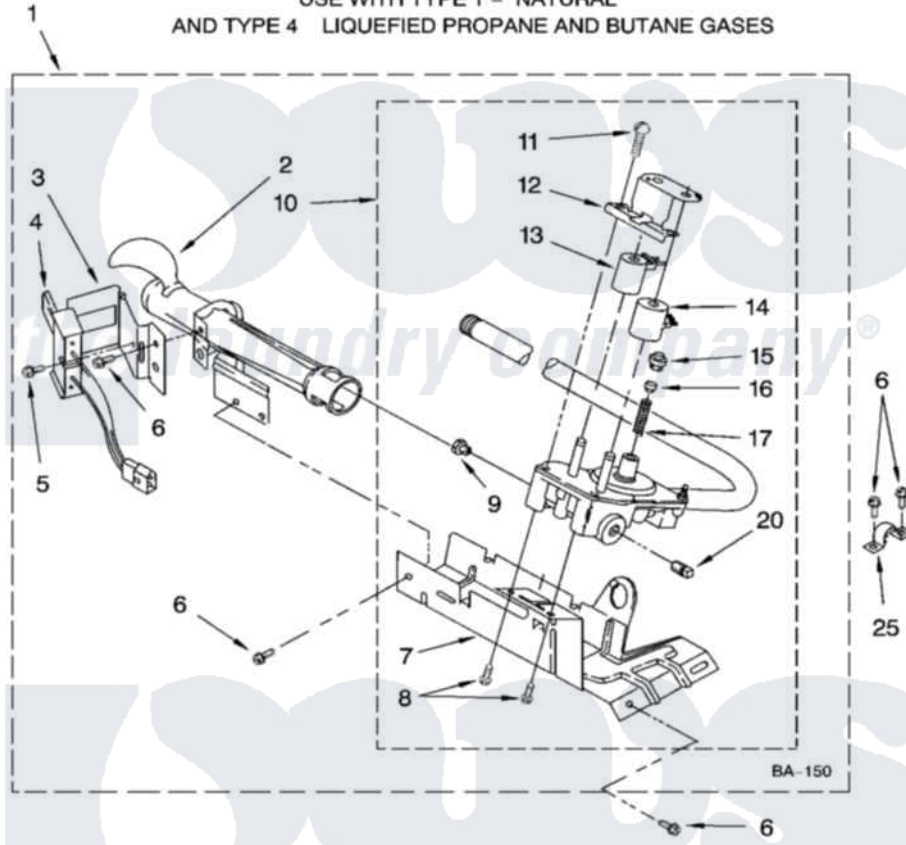

Whirlpool LGR4634PT1 03 - 8318272 BURNER ASSEMBLY

8318272 BURNER ASSEMBLY

For Models: LGR4634PQ1, LGR4634PT1
(Designer White) (Biscuit)

USE WITH TYPE 1 - NATURAL
AND TYPE 4 LIQUEFIED PROPANE AND BUTANE GASES

8180867

5

Whirlpool [Residential Whirlpool LGR4634PT1 Dryer Parts](#) Parts Diagram 03 - 8318272 BURNER ASSEMBLY
Click on the part number to view part

Item	Original Part Number	Replaced By	Status	Part Description
1	8318272	W10465748		Burner-Gas
2	688617	693140		Burner
3	694298			Bracket, Ignitor
4	686590	279311		Ignitor
5	3393909			Screw, 8-32 X 7/8
6	343641	681414		Screw, 10AB X 1/2
7	693986			Base, Burner
8	3387057			Screw, 10-16 X 1/2 Orifice, Burner
9	234826			Orifice, Burner Type 1
"	229742			Orifice, Burner
"	234868			Orifice, Burner
10	8318277	W10337269		Valve-Gas
11	694421			Screw, Bracket Mounting
12	694538			Bracket, Shunt
13	694540			Coil, 60 Hz
14	694539			Coil, 60 Hz

15	694424		Leak, Limiter
16	694423		Screw, Regulator Adjustment
17	694422		Spring, Regulator
20	239822	W10295523	Plug, Pipe
25	341029		Clamp, Pipe Door Spring
"	694572	49572A	Conversion Kit To Type L.p.g.f
"	N/A		Not Available