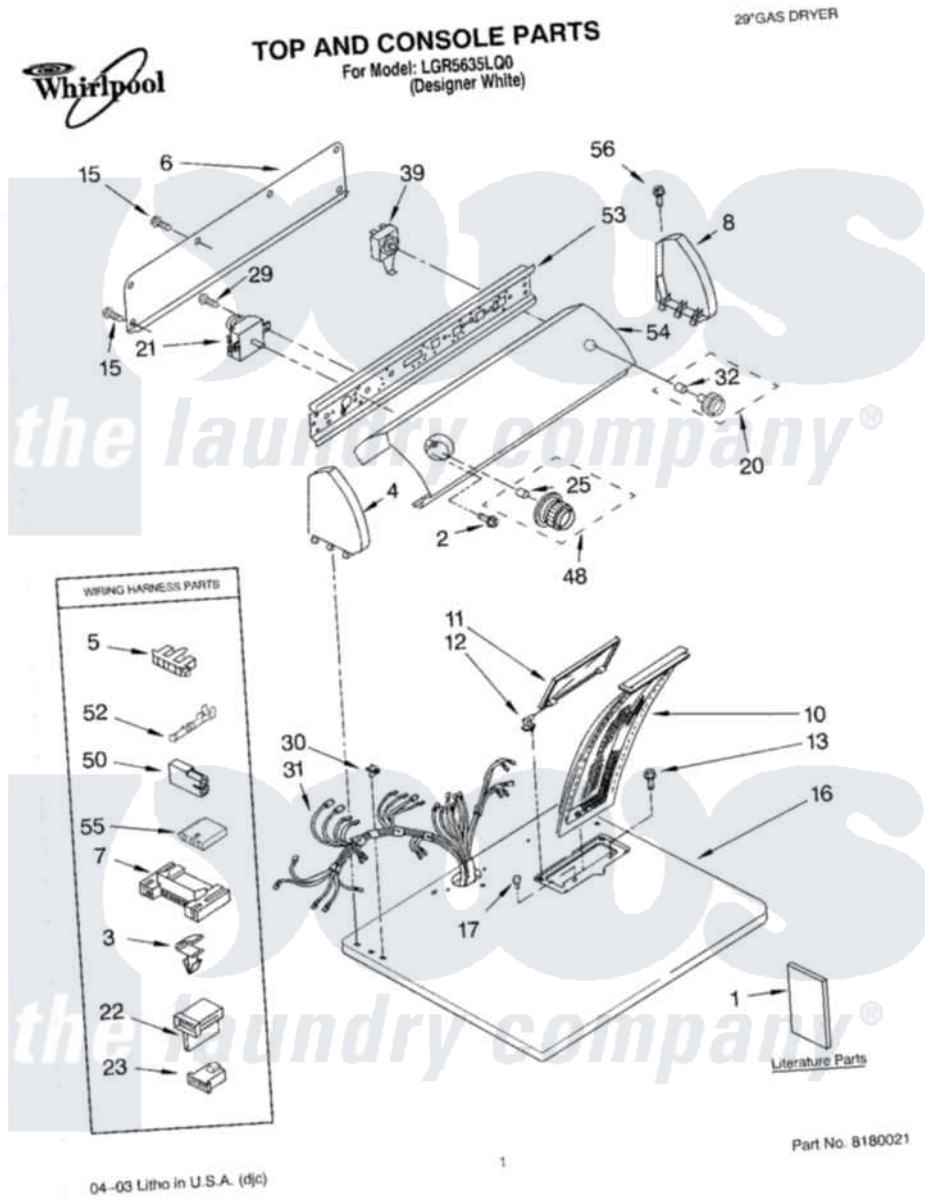

# Whirlpool LGR5635LQ0 01 - TOP AND CONSOLE PARTS

Whirlpool Residential Whirlpool LGR5635LQ0 Dryer Parts Parts Diagram 01 - TOP AND CONSOLE PARTS  
 Click on the part number to view part

Item	Original Part Number	Replaced By	Status	Part Description
1	LIT8535830		Not Available	Literature Parts (Instructions, Installation)
"	LIT8522245		Not Available	Literature Parts (Sheet, Cycle Feature (For Model LEQ5000KQ1))
"	LIT8522243		Not Available	Literature Parts (Guide, Use & Care)
"	LIT8528187		Not Available	Literature Parts (Wiring Diagram)
"	N/A		Not Available	Following May Be Purchased DO-IT-YOURSELF REPAIR MANUALS
"	LIT677818	<a href="#">677818L</a>		Diy
2	<a href="#">3400859</a>			Screw, Grounding
3	<a href="#">3394427</a>			Clip-Harness
4	8271365	<a href="#">279962</a>		Endcap
5	<a href="#">3397269</a>			Connector, Timer
6	<a href="#">8274261</a>			Do-It-Yourself Repair Manuals
7	<a href="#">3395683</a>			Receptacle, Multi-Terminal