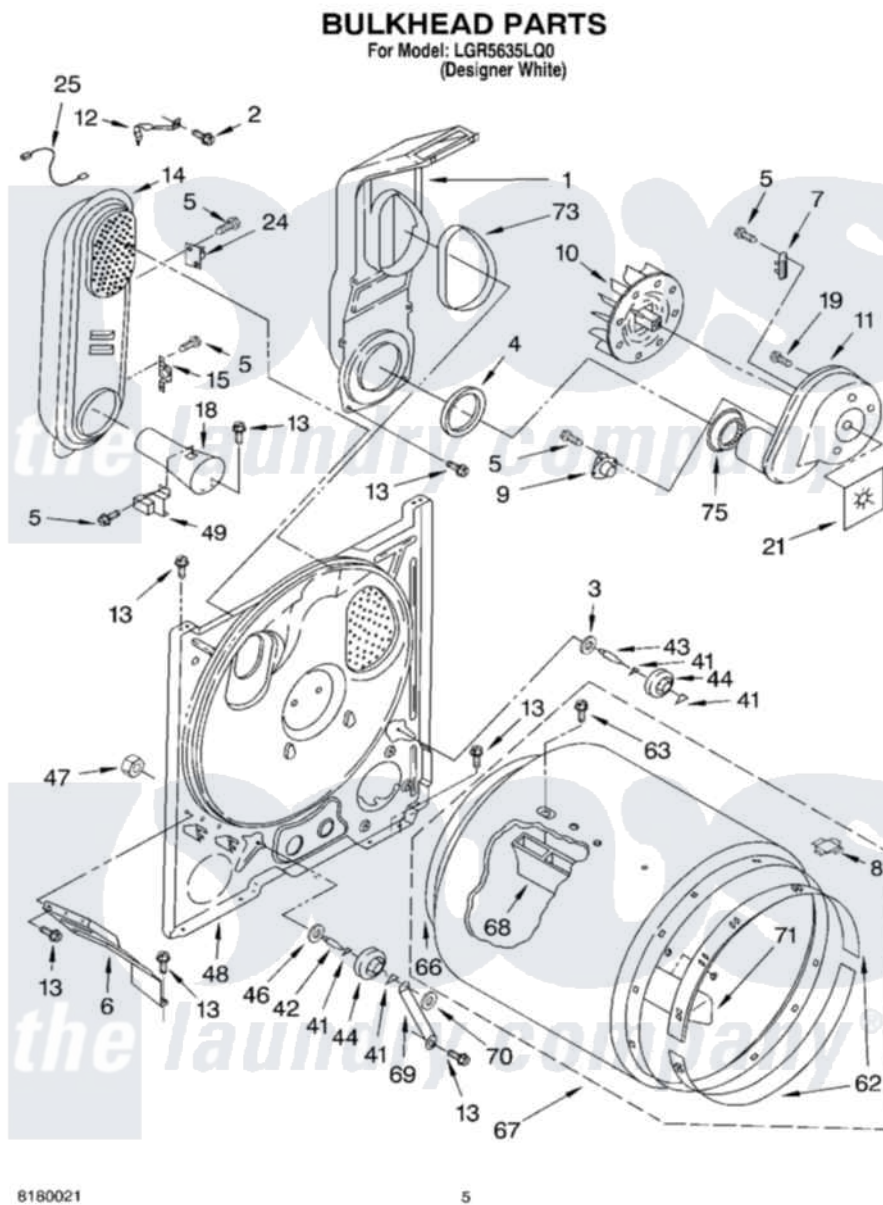

Whirlpool LGR5635LQ0 03 - BULKHEAD PARTS

Whirlpool [Residential Whirlpool LGR5635LQ0 Dryer Parts](#) Parts Diagram 03 - BULKHEAD PARTS
Click on the part number to view part

Item	Original Part Number	Replaced By	Status	Part Description
1	348368			Lint Chute Assembly
2	489463			Screw, 8-18 X 1/16
3	3388703			Washer, Support
4	347139			Seal, Lint Chute
5	90767			Screw, 8A X 3/8 HeX Washer Head Tapping
6	3406022			Bracket, Bulkhead
7	3392519			Thermal Limiter
8	8066086			Plug, Drum Hole
9	3387134			Thermostat, Internal-Bias
10	694089			Wheel, Blower
11	3405016	8577230		Housing, Blower
12	8066155			Clip, Heater Box
13	343641	681414		Screw, 10AB X 1/2
14	8530285	279980		Box
15	3403140			Thermostat, High-Limit 205F
18	8066049			Funnel, Burner Light

19	3390647	488729	Screw
21	3394196		Seal, Blower Shaft
24	280010		Kit, Thermal Cut-Off
25	3401707		Jumper, Tco-High Limit
41	690997		Washer, Thrust
42	3399506	W10359270	Shaft, Drum Roller Threads
43	3399507	W10359269	Shaft, Drum Roller Threads
44	3397588	349241T	Support
46	348197		Washer, Support
47	3359452		Nut, Lock
48	3403491	279796	Bulkhead
49	338906		Radiant, Sensor
62	692526	279441	BeaRng-Rng
63	97787	W10109200	Screw, Baffle Mounting
66	3406130	279857	Seal
67	695587		Drum Assembly
68	692490		Baffle, Drum
69	3976434		Bracket, Support Shaft
70	90296		Nut, Push On
71	3403636		Baffle, Drum
73	339956		Seal, Air Duct To Bulkhead
75	696302		Shield, Exhaust
"	N/A	Not Available	ACCESSORY PARTS
"	279948	4392065	Kit, Dryer Repair
"	346764		Kit, Hold Down
"	3404351		Accessory Parts
"	8522199		Accessory Parts
"	72017		Paint, Touch-Up
"	350930		Paint, Pressurized Spray B
"	350938		Paint, Pressurized Spray B
"	799344		Paint, Touch-Up)