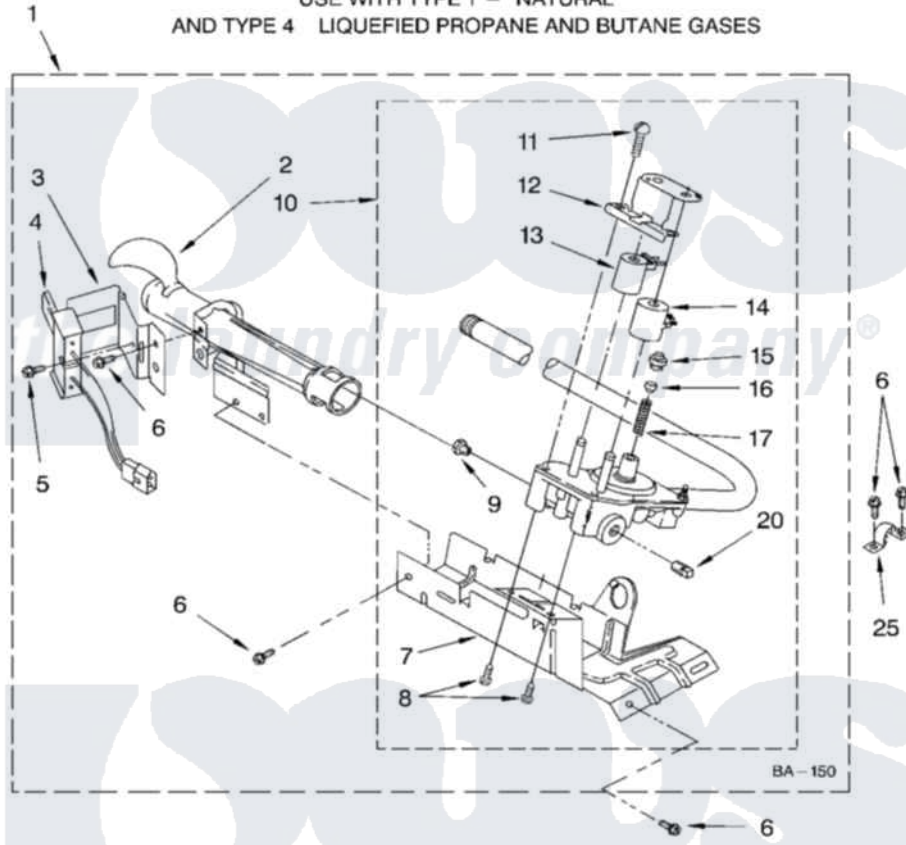

Whirlpool LGR5635LQ0 04 - 8318272 BURNER ASSEMBLY

8318272 BURNER ASSEMBLY

For Model: LGR5635LQ0
(Designer White)

USE WITH TYPE 1 - NATURAL
AND TYPE 4 LIQUEFIED PROPANE AND BUTANE GASES

8180021

7

Whirlpool [Residential Whirlpool LGR5635LQ0 Dryer Parts](#) Parts Diagram 04 - 8318272 BURNER ASSEMBLY
Click on the part number to view part

Item	Original Part Number	Replaced By	Status	Part Description
1	8318272	W10465748		Burner-Gas
2	688617	693140		Burner
3	694298			Bracket, Ignitor
4	686590	279311		Ignitor
5	3393909			Screw, 8-32 X 7/8
6	343641	681414		Screw, 10AB X 1/2
7	693986			Base, Burner
8	3387057			Screw, 10-16 X 1/2 Orifice, Burner
9	234826			Orifice, Burner Type 1
"	229742			Orifice, Burner
"	234868			Orifice, Burner
10	8318277	W10337269		Valve-Gas
11	694421			Screw, Bracket Mounting
12	694538			Bracket, Shunt
13	694540			Coil, 60 Hz
14	694539			Coil, 60 Hz

15	694424		Leak, Limiter
16	694423		Screw, Regulator Adjustment
17	694422		Spring, Regulator
20	239822	W10295523	Plug, Pipe
25	341029		Clamp, Pipe Door Spring
"	694572	49572A	Conversion Kit To Type L.p.g.f
"	N/A		Not Available