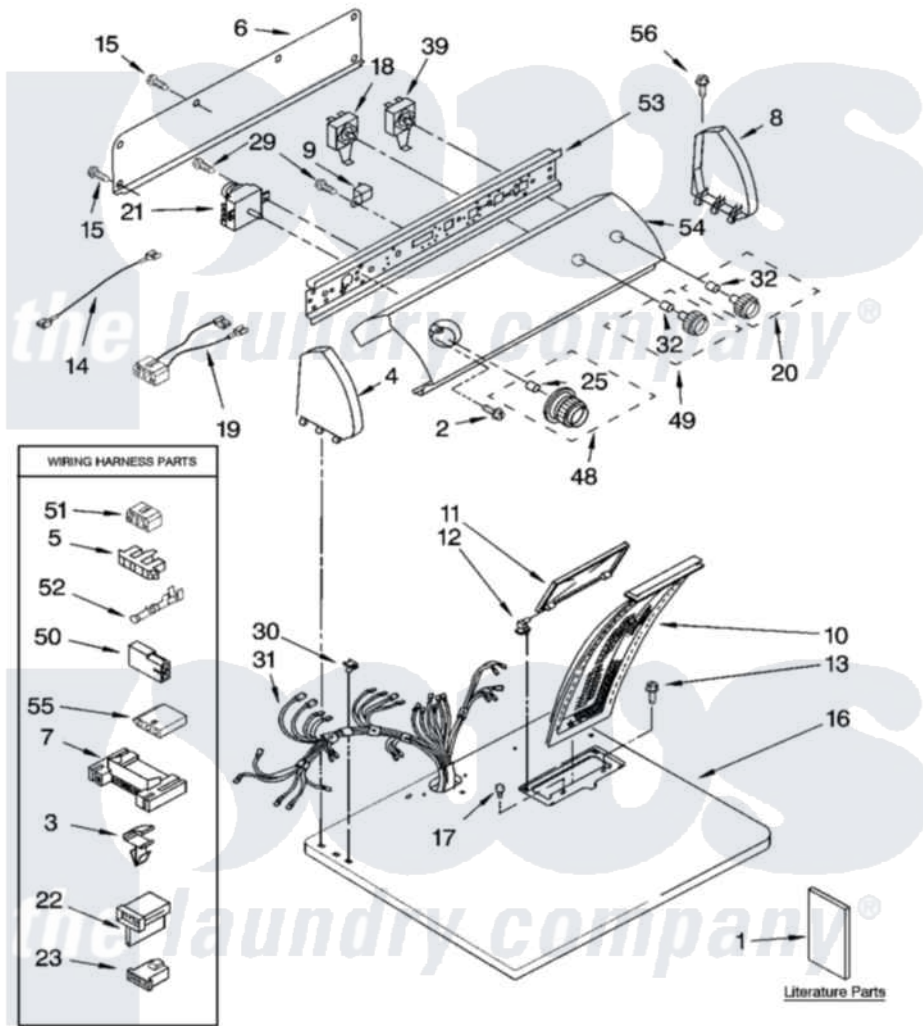

# Whirlpool LGR5636LQ1 01 - TOP AND CONSOLE PARTS

## TOP AND CONSOLE PARTS

29" GAS DRYER

For Models: LGR5636LQ1, LGR5636LT1  
(Designer White) (Biscuit)

04-04 Litho in U.S.A. (djc)

1

Part No. 8180327

Whirlpool Residential Whirlpool LGR5636LQ1 Dryer Parts Parts Diagram 01 - TOP AND CONSOLE PARTS

[Click on the part number to view part](#)

Item	Original Part Number	Replaced By	Status	Part Description
1	LIT8535830		Not Available	Literature Parts (Instructions, Installation)
"	LIT8522243		Not Available	Literature Parts (Guide, Use & Care)
"	LIT8528187		Not Available	Literature Parts (Wiring Diagram)
"	LIT8522245		Not Available	Literature Parts (Sheet, Cycle Feature (For Model LEQ5000KQ1))
"	N/A		Not Available	Following May Be Purchased DO-IT-YOURSELF REPAIR MANUALS
"	LIT677818	<a href="#">677818L</a>		Diy
2	<a href="#">3400859</a>			Screw, Grounding
3	<a href="#">3394427</a>			Clip-Harness
4	8271365	<a href="#">279962</a>		Endcap
"	8271368	<a href="#">279965</a>		Endcap
5	<a href="#">3397269</a>			Connector, Timer
6	<a href="#">8274261</a>			Do-It-Yourself Repair Manuals