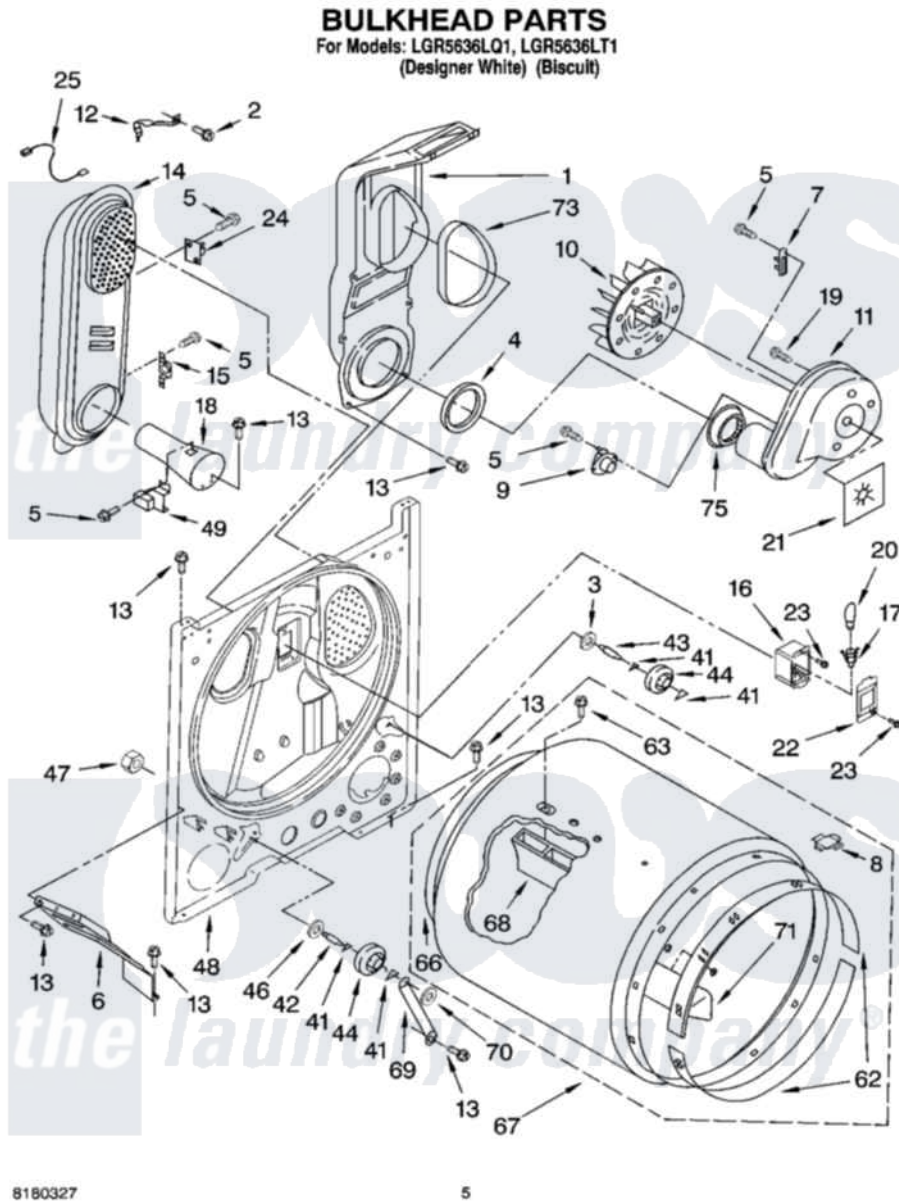

Whirlpool LGR5636LQ1 03 - BULKHEAD PARTS

Whirlpool [Residential Whirlpool LGR5636LQ1 Dryer Parts](#) Parts Diagram 03 - BULKHEAD PARTS
Click on the part number to view part

Item	Original Part Number	Replaced By	Status	Part Description
1	348368			Lint Chute Assembly
2	489463			Screw, 8-18 X 1/16
3	3388703			Washer, Support
4	347139			Seal, Lint Chute
5	90767			Screw, 8A X 3/8 HeX Washer Head Tapping
6	3406022			Bracket, Bulkhead
7	3392519			Thermal Limiter
8	8066086			Plug, Drum Hole
9	3387134			Thermostat, Internal-Bias
10	694089			Wheel, Blower
11	8557384	8577230		Housing, Blower
12	8066155			Clip, Heater Box
13	343641	681414		Screw, 10AB X 1/2
14	8530285	279980		Box
15	3403140			Thermostat, High-Limit 205F
16	3977373			Bracket, Drum Light

17	3403634	W10136369	Socket, Drum Light Assembly
18	8066049		Funnel, Burner Light
19	3390647	488729	Screw
20	3406124	22002263	Lamp
21	3394196		Seal, Blower Shaft
22	3402841	8532165	Lens, Drum Light
23	487909	488729	Screw
24	280010		Kit, Thermal Cut-Off
25	3401707		Jumper, Tco-High Limit
41	690997		Washer, Thrust
42	3399506	W10359270	Shaft, Drum Roller Threads
43	3399507	W10359269	Shaft, Drum Roller Threads
44	3397588	349241T	Support
46	348197		Washer, Support
47	3359452		Nut, Lock
48	3403493	279798	Bulkhead
49	338906		Radiant, Sensor
62	692526	279441	BeaRng-Rng
63	97787	W10109200	Screw, Baffle Mounting
66	3406130	279857	Seal
67	695587		Drum Assembly
68	692490		Baffle, Drum
69	3976434		Bracket, Support Shaft
70	90296		Nut, Push On
71	3403636		Baffle, Drum
73	339956		Seal, Air Duct To Bulkhead
75	696302		Shield, Exhaust
"	N/A	Not Available	ACCESSORY PARTS
"	279948	4392065	Kit, Dryer Repair
"	346764		Kit, Hold Down
"	3404351		Accessory Parts
"	8522199		Accessory Parts
"	72017		Paint, Touch-Up
"	4392899		Paint, Touch-Up
"	350930		Paint, Pressurized Spray B
"	4392901		Paint, Pressurized Spray
"	350938		Paint, Pressurized Spray B
"	799344		Paint, Touch-Up)
"	4392900		Paint, Bulk)