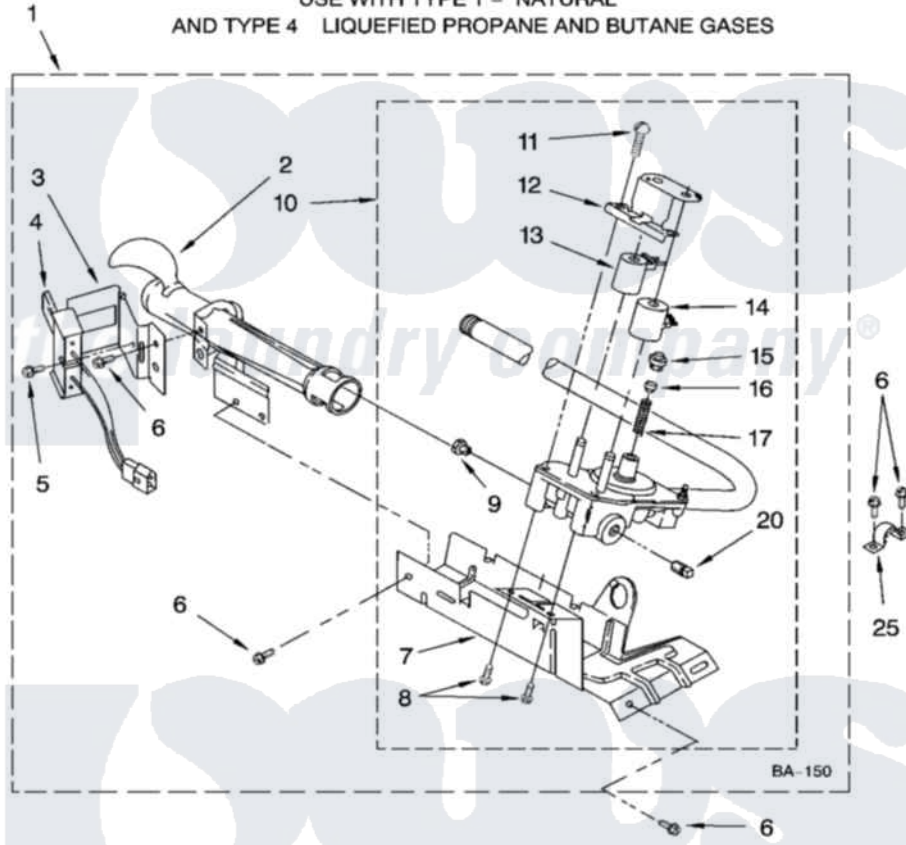

Whirlpool LGR5636LQ1 04 - 8318272 BURNER ASSEMBLY

8318272 BURNER ASSEMBLY

For Models: LGR5636LQ1, LGR5636LT1
(Designer White) (Biscuit)

USE WITH TYPE 1 - NATURAL
AND TYPE 4 LIQUEFIED PROPANE AND BUTANE GASES

8180327

7

Whirlpool [Residential Whirlpool LGR5636LQ1 Dryer Parts](#) Parts Diagram 04 - 8318272 BURNER ASSEMBLY
Click on the part number to view part

Item	Original Part Number	Replaced By	Status	Part Description
1	8318272	W10465748		Burner-Gas
2	688617	693140		Burner
3	694298			Bracket, Ignitor
4	686590	279311		Ignitor
5	3393909			Screw, 8-32 X 7/8
6	343641	681414		Screw, 10AB X 1/2
7	693986			Base, Burner
8	3387057			Screw, 10-16 X 1/2 Orifice, Burner
9	234826			Orifice, Burner Type 1
"	229742			Orifice, Burner
"	234868			Orifice, Burner
10	8318277	W10337269		Valve-Gas
11	694421			Screw, Bracket Mounting
12	694538			Bracket, Shunt
13	694540			Coil, 60 Hz
14	694539			Coil, 60 Hz

15	694424		Leak, Limiter
16	694423		Screw, Regulator Adjustment
17	694422		Spring, Regulator
20	239822	W10295523	Plug, Pipe
25	341029		Clamp, Pipe Door Spring
"	694572	49572A	Conversion Kit To Type L.p.g.f
"	N/A		Not Available