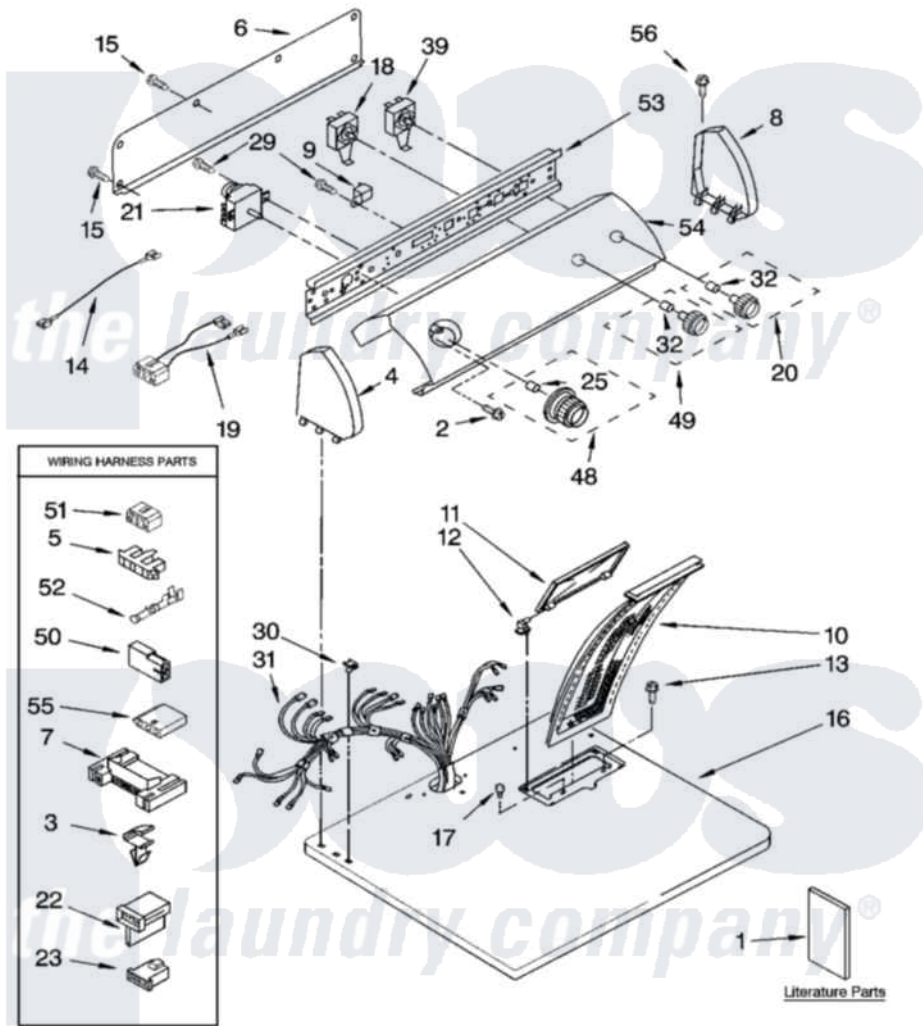

Whirlpool LGR5636LT1 01 - TOP AND CONSOLE PARTS

TOP AND CONSOLE PARTS

29" GAS DRYER

For Models: LGR5636LQ1, LGR5636LT1
(Designer White) (Biscuit)

04-04 Litho In U.S.A. (djc)

1

Part No. 8180327

Whirlpool Residential Whirlpool LGR5636LT1 Dryer Parts Parts Diagram 01 - TOP AND CONSOLE PARTS

[Click on the part number to view part](#)

Item	Original Part Number	Replaced By	Status	Part Description
1	LIT8535830		Not Available	Literature Parts (Instructions, Installation)
"	LIT8522243		Not Available	Literature Parts (Guide, Use & Care)
"	LIT8528187		Not Available	Literature Parts (Wiring Diagram)
"	LIT8522245		Not Available	Literature Parts (Sheet, Cycle Feature (For Model LEQ5000KQ1))
"	N/A		Not Available	Following May Be Purchased DO-IT-YOURSELF REPAIR MANUALS
"	LIT677818	677818L		Diy
2	3400859			Screw, Grounding
3	3394427			Clip-Harness
4	8271365	279962		Endcap
"	8271368	279965		Endcap
5	3397269			Connector, Timer
6	8274261			Do-It-Yourself Repair Manuals