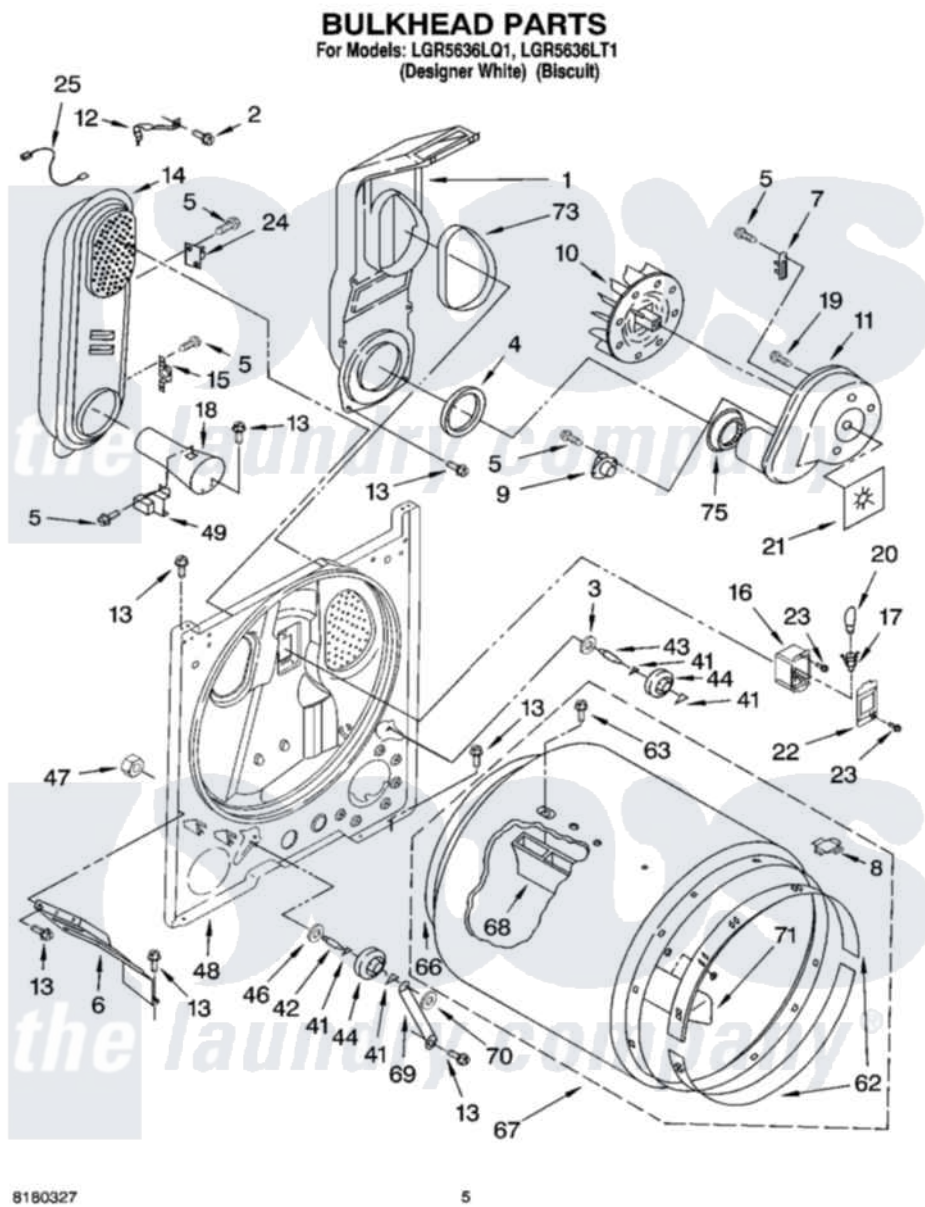

# Whirlpool LGR5636LT1 03 - BULKHEAD PARTS

Whirlpool [Residential Whirlpool LGR5636LT1 Dryer Parts](#) Parts Diagram 03 - BULKHEAD PARTS  
Click on the part number to view part

Item	Original Part Number	Replaced By	Status	Part Description
1	<a href="#">348368</a>			Lint Chute Assembly
2	<a href="#">489463</a>			Screw, 8-18 X 1/16
3	<a href="#">3388703</a>			Washer, Support
4	<a href="#">347139</a>			Seal, Lint Chute
5	<a href="#">90767</a>			Screw, 8A X 3/8 HeX Washer Head Tapping
6	<a href="#">3406022</a>			Bracket, Bulkhead
7	<a href="#">3392519</a>			Thermal Limiter
8	<a href="#">8066086</a>			Plug, Drum Hole
9	<a href="#">3387134</a>			Thermostat, Internal-Bias
10	<a href="#">694089</a>			Wheel, Blower
11	8557384	<a href="#">8577230</a>		Housing, Blower
12	<a href="#">8066155</a>			Clip, Heater Box
13	343641	<a href="#">681414</a>		Screw, 10AB X 1/2
14	8530285	<a href="#">279980</a>		Box
15	<a href="#">3403140</a>			Thermostat, High-Limit 205F
16	<a href="#">3977373</a>			Bracket, Drum Light