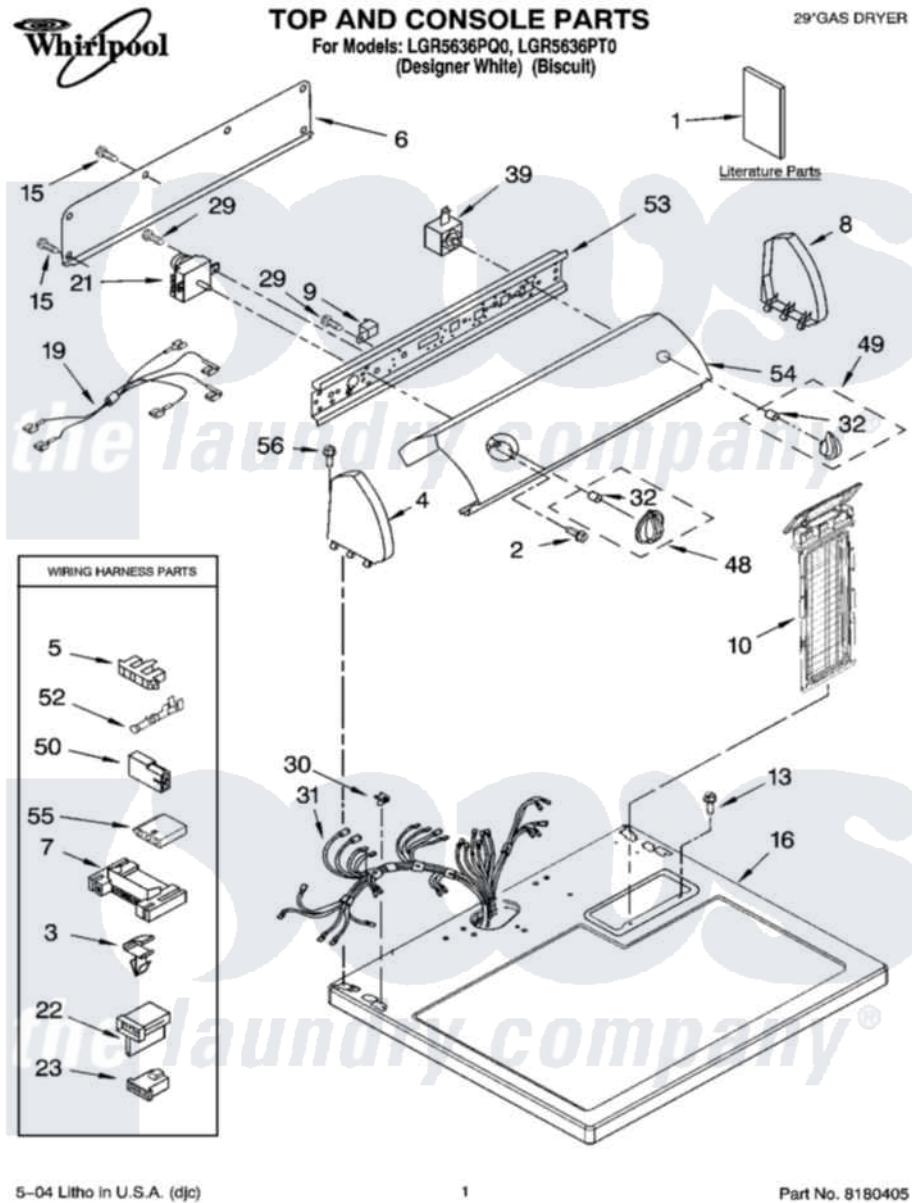

Whirlpool LGR5636PQ0 01 - TOP AND CONSOLE PARTS

5-04 Litho in U.S.A. (djc)

1

Part No. 8180405

Whirlpool Residential Whirlpool LGR5636PQ0 Dryer Parts Parts Diagram 01 - TOP AND CONSOLE PARTS
 Click on the part number to view part

Item	Original Part Number	Replaced By	Status	Part Description
1	8562582		Not Available	Instructions, Installation
"	8522243		Not Available	Use And Care Guide
"	8528187			Wiring Diagram
"	8533770		Not Available	Sheet, Cycle Feature
"	N/A		Not Available	Following May Be Purchased DO-IT-YOURSELF REPAIR MANUALS
"	677818		Not Available	Manual, Do-It- Yourself Repair (Dryer)
2	3400859			Screw, Grounding
3	3394427			Clip-Harness
4	8271365	279962		Endcap
"	8271368	279965		Endcap
5	3397269			Connector, Timer
6	8274261			Do-It-Yourself Repair Manuals
7	3395683			Receptacle, Multi-Terminal
8	8271359	279962		Endcap

"	8271362	279965	Endcap
9	694419		Mini-Buzzer
10	8557857		Screen, Lint
"	8557858		Screen, Lint
13	688983	487240	Screw, For Mtg. Service Capacitor
15	693995		Screw, Hex Head
16	8557930	8563985	Top
"	8557931	8563986	Top
19	8539888		Jumper, Wire
21	3976584		Timer Assembly
22	3403499		Connector, 2-Position
23	3403498		Connector, 3-Position
29	3390646	W10139210	Screw, 8-18 X 5/16
30	357213		Nut, Push-In
31	8299876		Harness, Wiring
32	8536939		Clip, Knob
39	3404233		Switch, Push-To-Start
48	8544955		Timer Knob Assembly
"	8544956		Timer Knob Assembly
49	8544935		Knob, Control
"	8544936		Knob, Control
50	717252		Receptacle, Terminal
52	94614		Terminal
53	8271418		Bracket, Control
54	8545964		Panel, Control
"	8545965		Panel, Control
55	3936144		Do-It-Yourself Repair Manuals
56	388326		Screw, 8-18 X 1.25