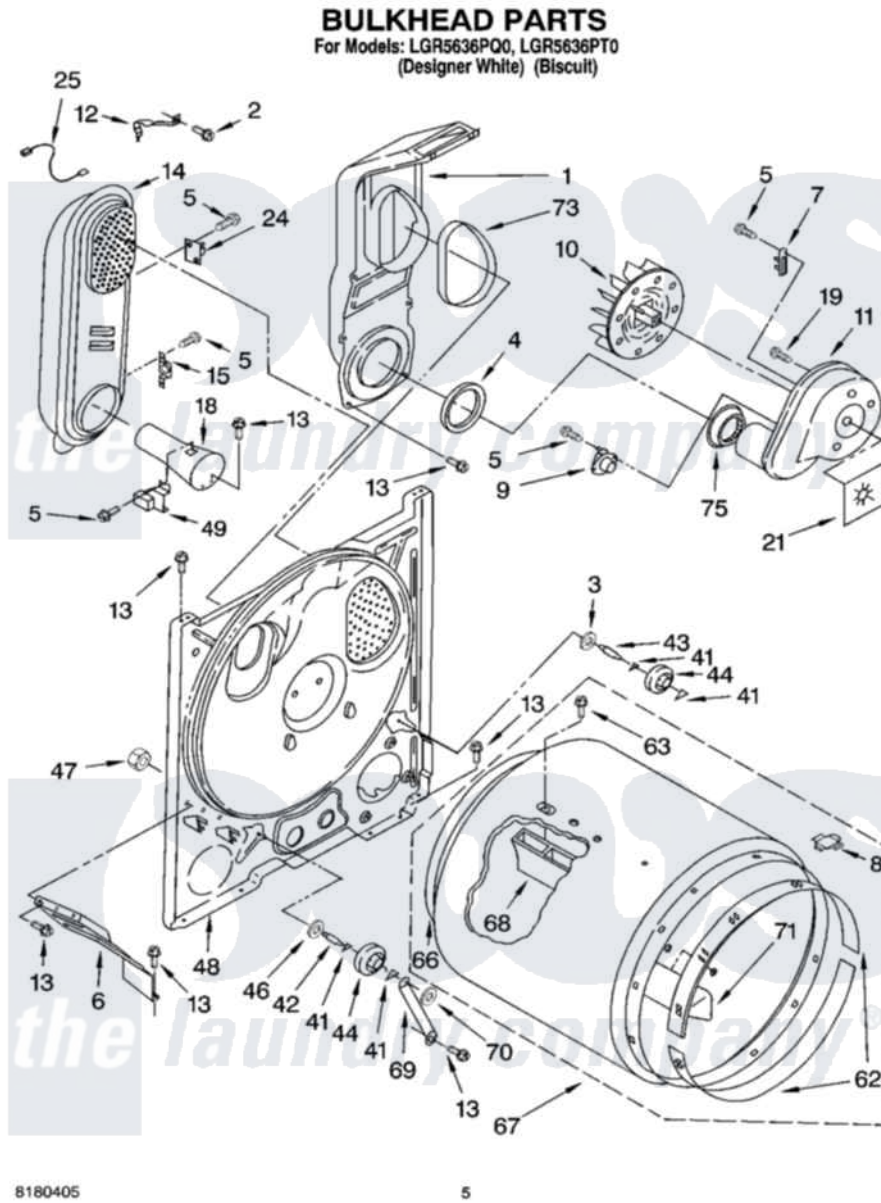

# Whirlpool LGR5636PQ0 03 - BULKHEAD PARTS

Whirlpool [Residential Whirlpool LGR5636PQ0 Dryer Parts](#) Parts Diagram 03 - BULKHEAD PARTS  
Click on the part number to view part

Item	Original Part Number	Replaced By	Status	Part Description
1	<a href="#">348368</a>			Lint Chute Assembly
2	<a href="#">489463</a>			Screw, 8-18 X 1/16
3	<a href="#">3388703</a>			Washer, Support
4	<a href="#">347139</a>			Seal, Lint Chute
5	<a href="#">90767</a>			Screw, 8A X 3/8 HeX Washer Head Tapping
6	<a href="#">3406022</a>			Bracket, Bulkhead
7	<a href="#">3392519</a>			Thermal Limiter
8	<a href="#">8066086</a>			Plug, Drum Hole
9	<a href="#">3387134</a>			Thermostat, Internal-Bias
10	<a href="#">694089</a>			Wheel, Blower
11	8557384	<a href="#">8577230</a>		Housing, Blower
12	<a href="#">8066155</a>			Clip, Heater Box
13	343641	<a href="#">681414</a>		Screw, 10AB X 1/2
14	8530285	<a href="#">279980</a>		Box
15	<a href="#">3403140</a>			Thermostat, High-Limit 205F
18	<a href="#">8066049</a>			Funnel, Burner Light