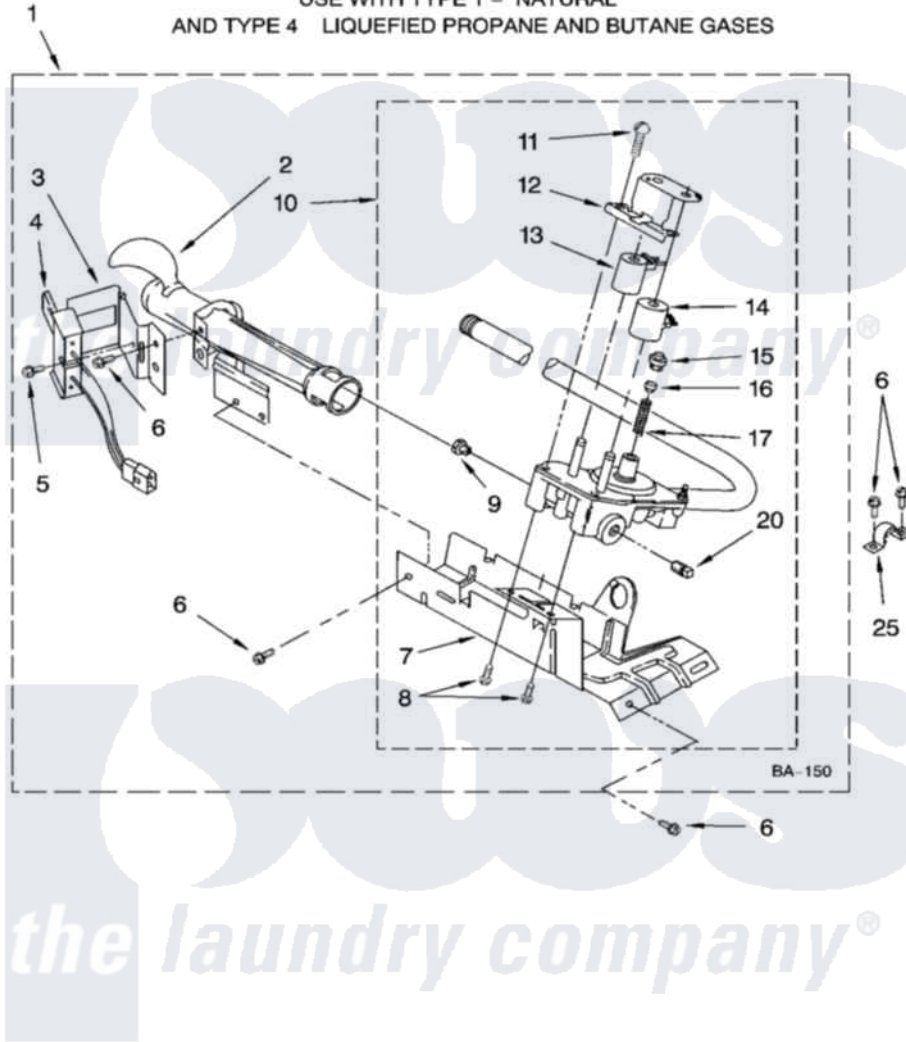

Whirlpool LGR5636PQ0 04 - 8318272 BURNER ASSEMBLY

8318272 BURNER ASSEMBLY

For Models: LGR5636PQ0, LGR5636PT0
(Designer White) (Biscuit)

USE WITH TYPE 1 - NATURAL
AND TYPE 4 LIQUEFIED PROPANE AND BUTANE GASES

8180405

7

Whirlpool [Residential Whirlpool LGR5636PQ0 Dryer Parts](#) Parts Diagram 04 - 8318272 BURNER ASSEMBLY
Click on the part number to view part

Item	Original Part Number	Replaced By	Status	Part Description
1	8318272	W10465748		Burner-Gas
2	688617	693140		Burner
3	694298			Bracket, Ignitor
4	686590	279311		Ignitor
5	3393909			Screw, 8-32 X 7/8
6	343641	681414		Screw, 10AB X 1/2
7	693986			Base, Burner
8	3387057			Screw, 10-16 X 1/2 Orifice, Burner
9	234826			Orifice, Burner Type 1
"	229742			Orifice, Burner
"	234868			Orifice, Burner
10	8318277	W10337269		Valve-Gas
11	694421			Screw, Bracket Mounting
12	694538			Bracket, Shunt
13	694540			Coil, 60 Hz
14	694539			Coil, 60 Hz