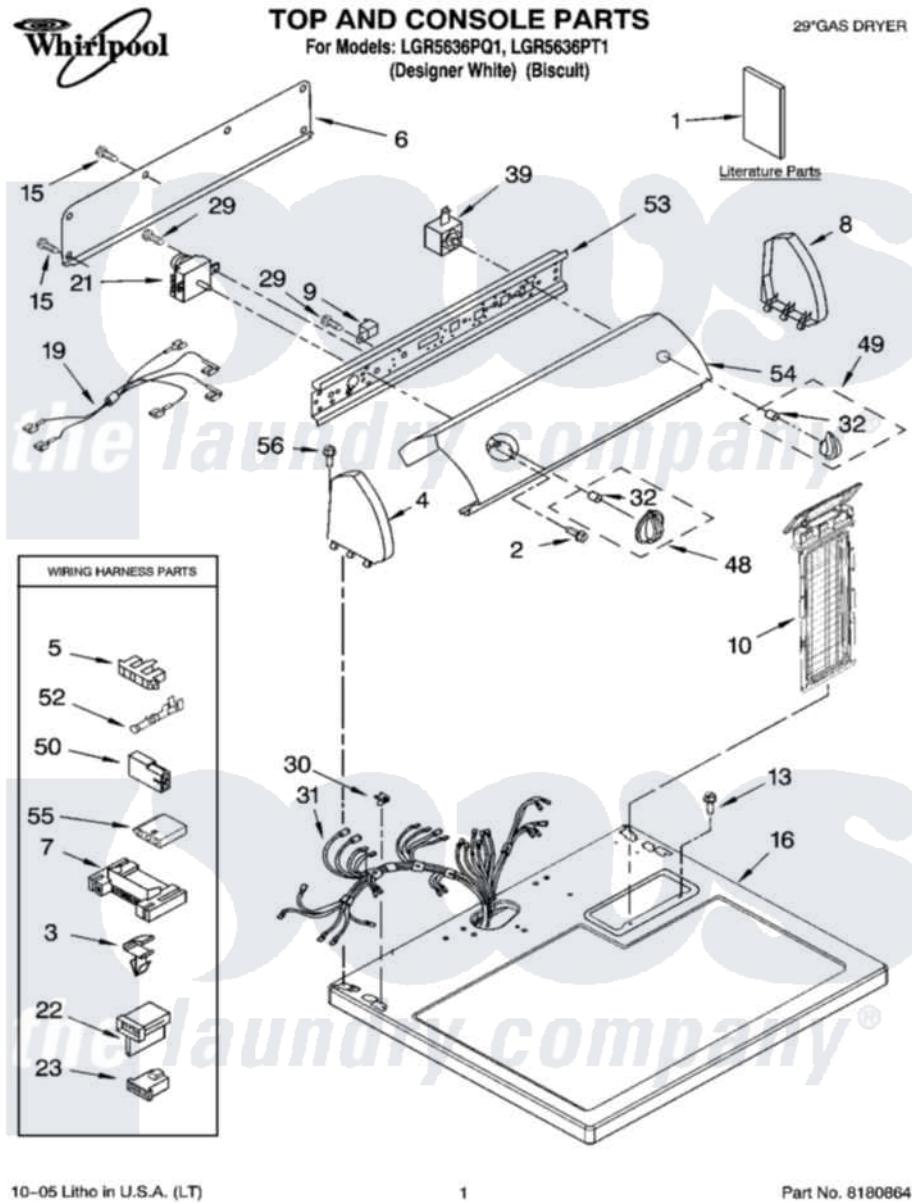

# Whirlpool LGR5636PQ1 01 - TOP AND CONSOLE PARTS

10-05 Litho in U.S.A. (LT)

1

Part No. 8180864

Whirlpool Residential Whirlpool LGR5636PQ1 Dryer Parts Parts Diagram 01 - TOP AND CONSOLE PARTS  
 Click on the part number to view part

"	8271362	<a href="#">279965</a>	Endcap
9	<a href="#">694419</a>		Mini-Buzzer
10	<a href="#">8557857</a>		Screen, Lint
"	<a href="#">8557858</a>		Screen, Lint
13	688983	<a href="#">487240</a>	Screw, For Mtg. Service Capacitor
15	<a href="#">693995</a>		Screw, Hex Head
16	8557930	<a href="#">8563985</a>	Top
"	8557931	<a href="#">8563986</a>	Top
19	<a href="#">8539888</a>		Jumper, Wire
21	<a href="#">3976584</a>		Timer Assembly
22	<a href="#">3403499</a>		Connector, 2-Postion
23	<a href="#">3403498</a>		Connector, 3-Position
29	8533971	<a href="#">90767</a>	Screw, 8A X 3/8 HeX Washer Head Tapping
30	<a href="#">357213</a>		Nut, Push-In
31	<a href="#">8299876</a>		Harness, Wiring
32	<a href="#">8536939</a>		Clip, Knob
39	<a href="#">8543274</a>		Switch, Push-To-Start
48	<a href="#">8544955</a>		Timer Knob Assembly
"	<a href="#">8544956</a>		Timer Knob Assembly
49	<a href="#">8544935</a>		Knob, Control
"	<a href="#">8544936</a>		Knob, Control
50	<a href="#">717252</a>		Receptacle, Terminal
52	<a href="#">94614</a>		Terminal
53	<a href="#">8271418</a>		Bracket, Control
54	<a href="#">8545964</a>		Panel, Control
"	<a href="#">8545965</a>		Panel, Control
55	<a href="#">3936144</a>		Do-It-Yourself Repair Manuals
56	<a href="#">388326</a>		Screw, 8-18 X 1.25