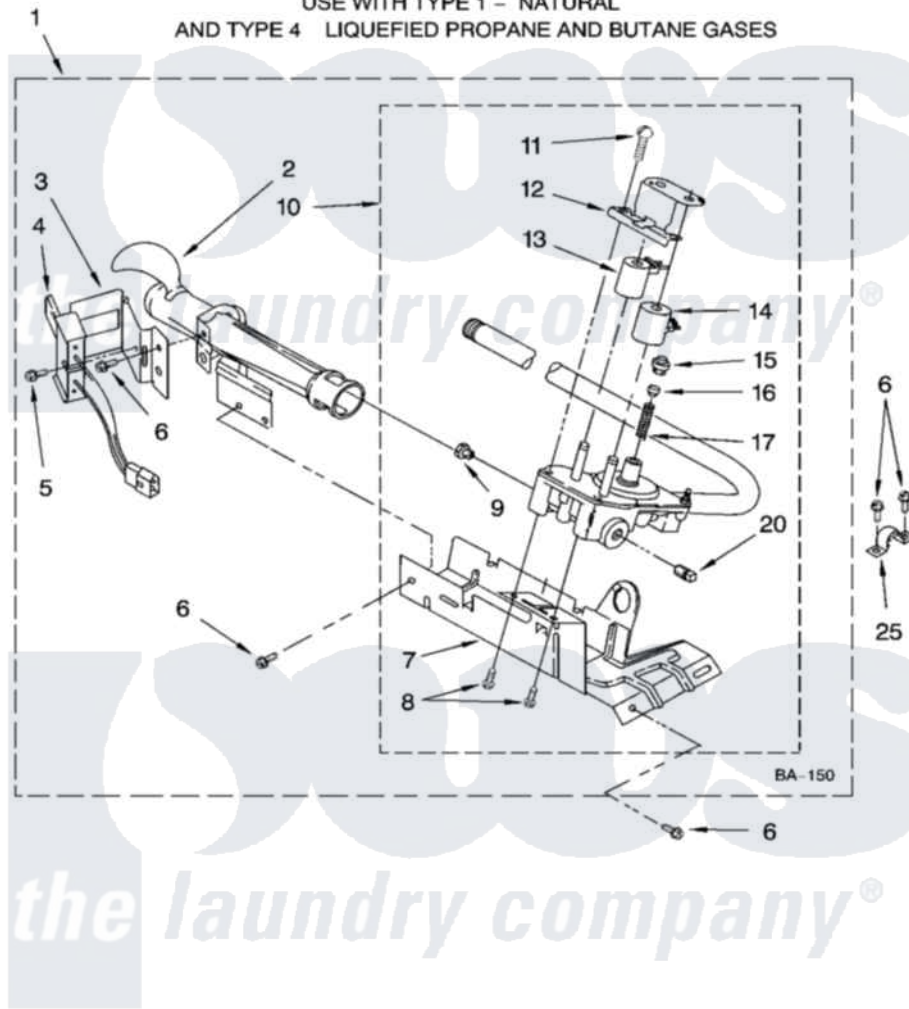

Whirlpool LGR5636PQ1 04 - 8318272 BURNER ASSEMBLY, OPTIONAL PARTS (NOT INCLUDED)

8318272 BURNER ASSEMBLY

For Models: LGR5636PQ1, LGR5636PT1

(Designer White) (Biscuit)

USE WITH TYPE 1 - NATURAL

AND TYPE 4 LIQUEFIED PROPANE AND BUTANE GASES

8180864

7

Whirlpool [Residential Whirlpool LGR5636PQ1 Dryer Parts](#) Parts Diagram 04 - 8318272 BURNER ASSEMBLY, OPTIONAL PARTS (NOT INCLUDED).
Click on the part number to view part

Item	Original Part Number	Replaced By	Status	Part Description
1	8318272	W10465748		Burner-Gas
2	688617	693140		Burner
3	694298			Bracket, Ignitor
4	686590	279311		Ignitor
5	3393909			Screw, 8-32 X 7/8
6	343641	681414		Screw, 10AB X 1/2
7	693986			Base, Burner
8	3387057			Screw, 10-16 X 1/2 Orifice, Burner
9	234826			Orifice, Burner Type 1
"	229742			Orifice, Burner
"	234868			Orifice, Burner
10	8318277	W10337269		Valve-Gas
11	694421			Screw, Bracket Mounting
12	694538			Bracket, Shunt