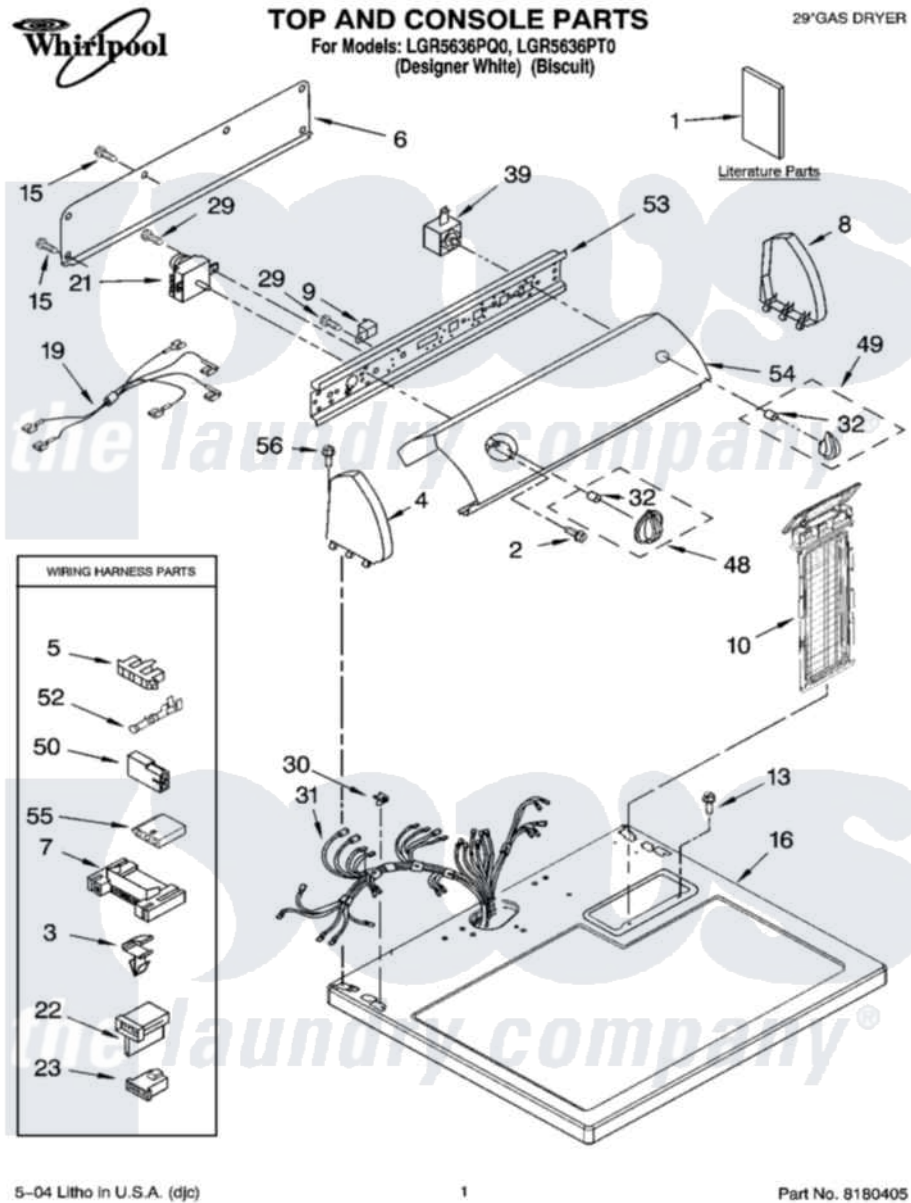

Whirlpool LGR5636PT0 01 - TOP AND CONSOLE PARTS

5-04 Litho in U.S.A. (djc)

1

Part No. 8180405

Whirlpool Residential Whirlpool LGR5636PT0 Dryer Parts Parts Diagram 01 - TOP AND CONSOLE PARTS
Click on the part number to view part

Item	Original Part Number	Replaced By	Status	Part Description
1	8562582		Not Available	Instructions, Installation
"	8522243		Not Available	Use And Care Guide
"	8528187			Wiring Diagram
"	8533770		Not Available	Sheet, Cycle Feature
"	N/A		Not Available	Following May Be Purchased DO-IT-YOURSELF REPAIR MANUALS
"	677818		Not Available	Manual, Do-It- Yourself Repair (Dryer)
2	3400859			Screw, Grounding
3	3394427			Clip-Harness
4	8271365	279962		Endcap
"	8271368	279965		Endcap
5	3397269			Connector, Timer
6	8274261			Do-It-Yourself Repair Manuals
7	3395683			Receptacle, Multi-Terminal
8	8271359	279962		Endcap