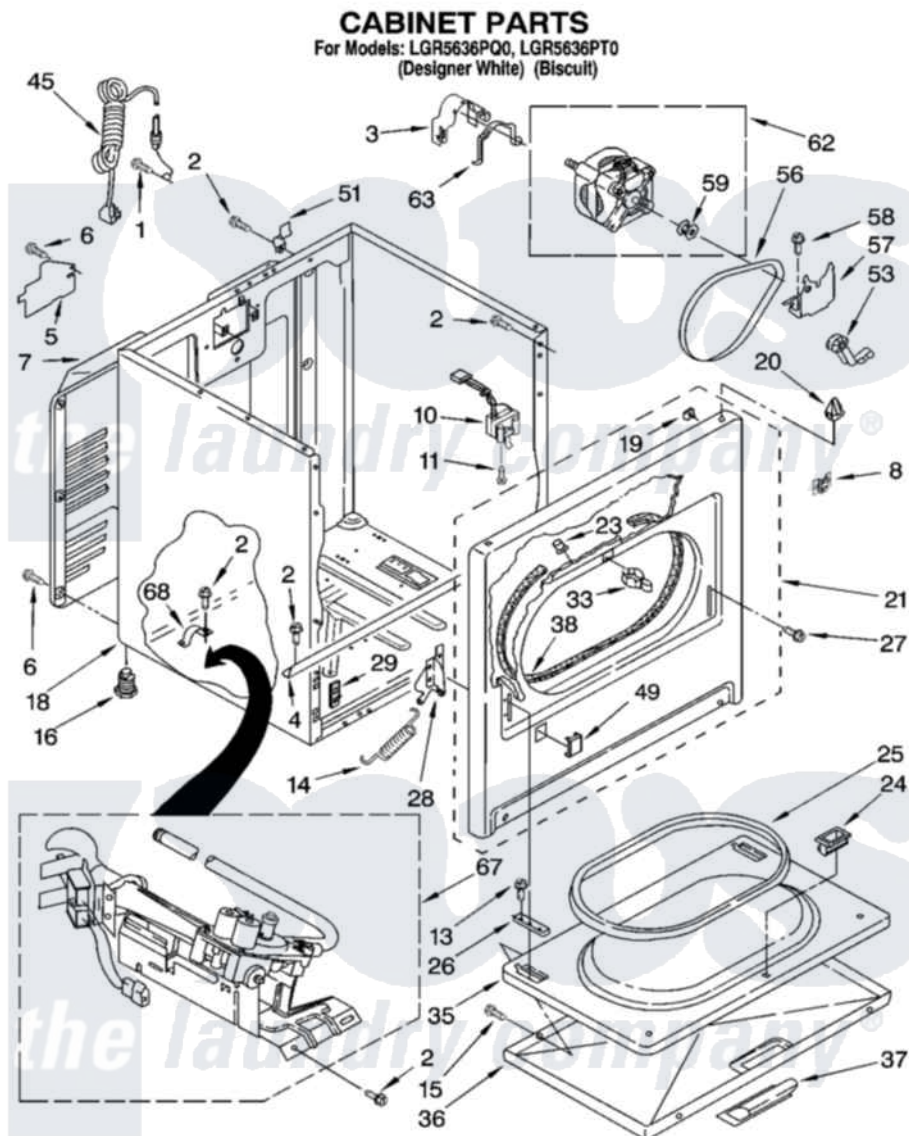

# Whirlpool LGR5636PT0 02 - CABINET PARTS

8180405

3

Whirlpool [Residential Whirlpool LGR5636PT0 Dryer Parts](#) Parts Diagram 02 - CABINET PARTS  
Click on the part number to view part

Item	Original Part Number	Replaced By	Status	Part Description
1	697776	<a href="#">4331106</a>		Screw, No.10-32 X 7/16
2	343641	<a href="#">681414</a>		Screw, 10AB X 1/2
3	<a href="#">3404162</a>			Clamp, Motor
4	<a href="#">8541400</a>			Bracket, Cabinet
5	<a href="#">3396795</a>			Cover, Terminal Block
6	<a href="#">693995</a>			Screw, Hex Head
7	3396805	<a href="#">280043</a>		Panel-Rear
8	8546676	<a href="#">W10041960</a>		Spring, Door
10	3406109	<a href="#">3406107</a>		Door Switch Assembly
11	697773	<a href="#">3395530</a>		Screw
13	<a href="#">694091</a>			Trim, Side Right Hand
14	8541401	<a href="#">W10041960</a>		Spring, Door
15	3357011	<a href="#">308685</a>		Side Trim )
16	3392100	<a href="#">49621</a>		Feet-Leveling
"	<a href="#">279810</a>			Foot-Optional
19	<a href="#">98234</a>			Clip, U-Bend