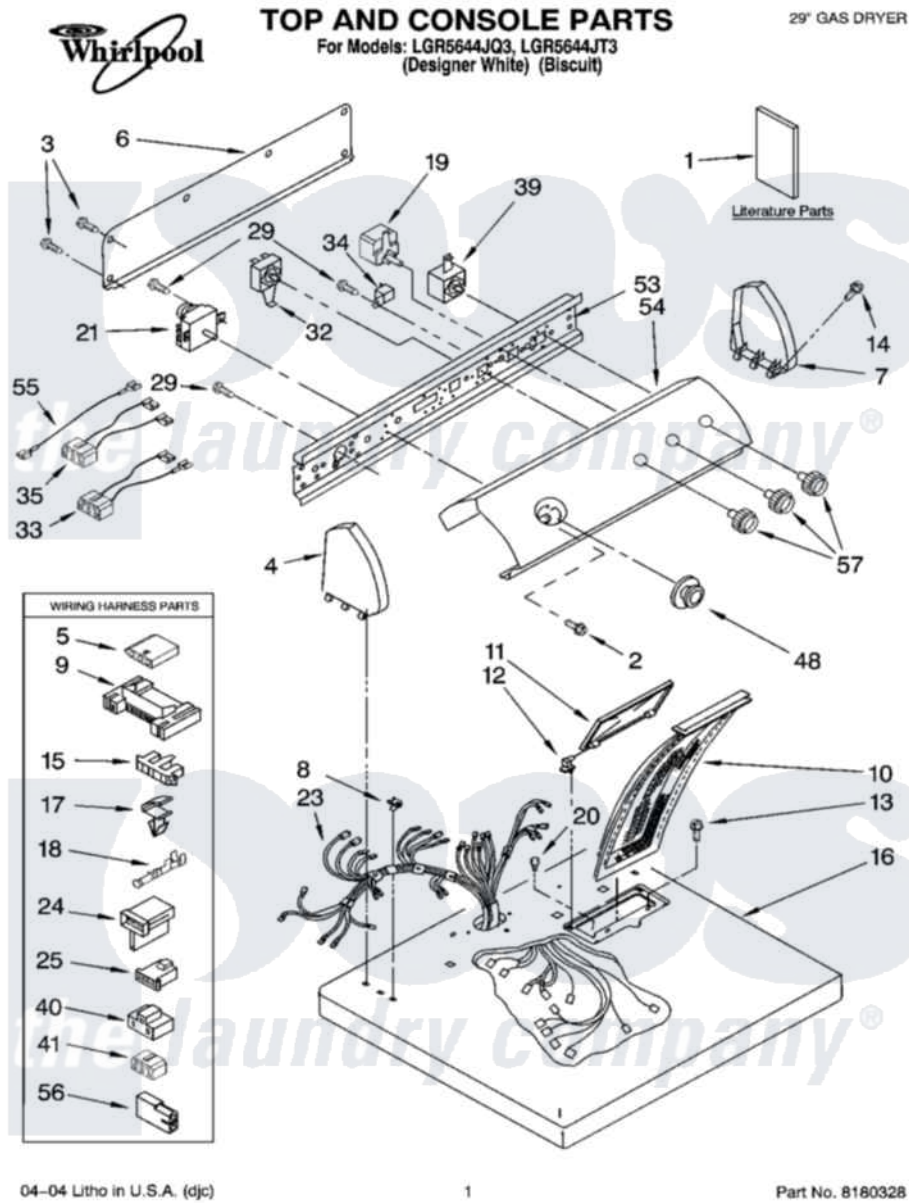

Whirlpool LGR5644JQ3 01 - TOP AND CONSOLE PARTS

04-04 Litho in U.S.A. (djc)

1

Part No. 8180328

Whirlpool Residential Whirlpool LGR5644JQ3 Dryer Parts Parts Diagram 01 - TOP AND CONSOLE PARTS

[Click on the part number to view part](#)

Item	Original Part Number	Replaced By	Status	Part Description
1	LIT8522243		Not Available	Literature Parts (Guide, Use & Care)
"	LIT8535830		Not Available	Literature Parts (Instructions, Installation)
"	LIT3979703		Not Available	Literature Parts (Label, Wiring Diagram)
"	LIT8522245		Not Available	Literature Parts (Sheet, Cycle Feature (For Model LEQ5000KQ1))
"	N/A		Not Available	Following May Be Purchased
"	N/A		Not Available	DO-IT-YOURSELF REPAIR MANUALS
"	LIT677818	677818L		Diy
2	3400859			Screw, Grounding
3	693995			Screw, Hex Head
4	8271365	279962		Endcap
"	8271368	279965		Endcap
5	3936144			Do-It-Yourself Repair Manuals
6	8274261			Do-It-Yourself Repair Manuals