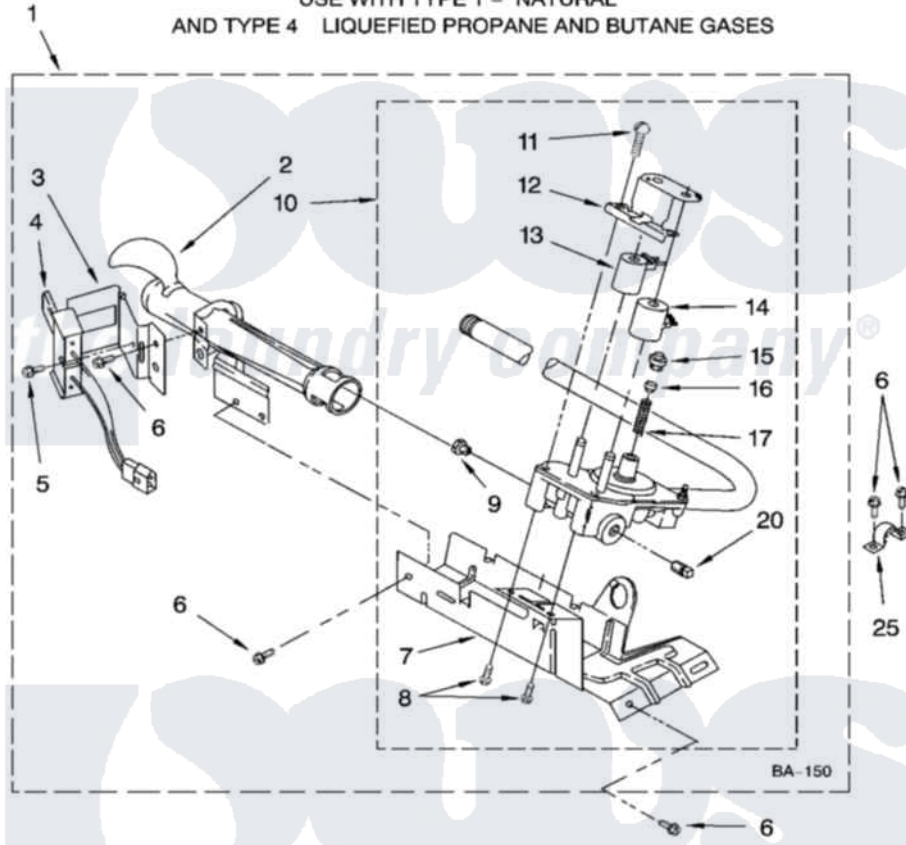

Whirlpool LGR5644JQ3 03 - 8318272 BURNER ASSEMBLY

8318272 BURNER ASSEMBLY

For Models: LGR5644JQ3, LGR5644JT3
(Designer White) (Biscuit)

USE WITH TYPE 1 - NATURAL
AND TYPE 4 LIQUEFIED PROPANE AND BUTANE GASES

8180328

5

Whirlpool [Residential Whirlpool LGR5644JQ3 Dryer Parts](#) Parts Diagram 03 - 8318272 BURNER ASSEMBLY
Click on the part number to view part

Item	Original Part Number	Replaced By	Status	Part Description
1	8318272	W10465748		Burner-Gas
2	688617	693140		Burner
3	694298			Bracket, Ignitor
4	686590	279311		Ignitor
5	3393909			Screw, 8-32 X 7/8
6	343641	681414		Screw, 10AB X 1/2
7	693986			Base, Burner
8	3387057			Screw, 10-16 X 1/2 Orifice, Burner
9	234826			Orifice, Burner Type 1
"	229742			Orifice, Burner
"	234868			Orifice, Burner
10	8318277	W10337269		Valve-Gas
11	694421			Screw, Bracket Mounting
12	694538			Bracket, Shunt
13	694540			Coil, 60 Hz
14	694539			Coil, 60 Hz

15	694424		Leak, Limiter
16	694423		Screw, Regulator Adjustment
17	694422		Spring, Regulator
20	239822	W10295523	Plug, Pipe
25	341029		Clamp, Pipe Door Spring
"	694572	49572A	Conversion Kit To Type L.p.g.f
"	N/A		Not Available