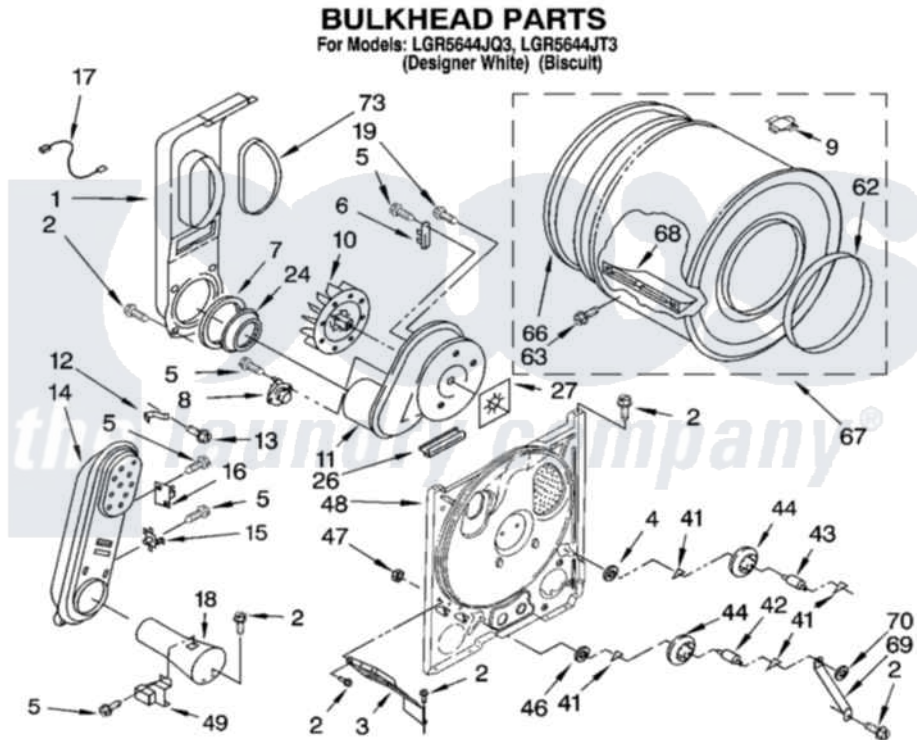

Whirlpool LGR5644JQ3 04 - BULKHEAD PARTS

8180328

7

Whirlpool [Residential Whirlpool LGR5644JQ3 Dryer Parts](#) Parts Diagram 04 - BULKHEAD PARTS
Click on the part number to view part

Item	Original Part Number	Replaced By	Status	Part Description
1	694283	279505		Chute
2	343641	681414		Screw, 10AB X 1/2
3	3406022			Bracket, Bulkhead
4	3388703			Washer, Support
5	90767			Screw, 8A X 3/8 HeX Washer Head Tapping
6	3392519			Thermal Limiter
7	347139			Seal, Lint Chute
8	3387134			Thermostat, Internal-Bias
9	8066086			Plug, Drum Hole
10	694089			Wheel, Blower
11	8557384	8577230		Housing, Blower
12	3398161			CLIP
13	489463			Screw, 8-18 X 1/16
14	8530285	279980		Box
15	3403140			Thermostat, High-Limit 205F
16	280010			Kit, Thermal Cut-Off

17	3401707		Jumper, Tco-High Limit
18	8066048		Funnel, Burner
19	3390647	488729	Screw
24	696302		Shield, Exhaust
26	3392247	686889	Pad
27	3394196		Seal, Blower Shaft
41	690997		Washer, Thrust
42	3399506	W10359270	Shaft, Drum Roller Threads
43	3399507	W10359269	Shaft, Drum Roller Threads
44	3397588	349241T	Support
46	348197		Washer, Support
47	3359452		Nut, Lock
48	8529955	279793	Bulkhead
49	338906		Radiant, Sensor
62	3394509		Ring, Bearing
63	97787	W10109200	Screw, Baffle Mounting
66	8066085	239087	Seal
67	3396777	697760	Drum
68	342847		Baffle, Drum
69	3976435		Bracket, Support
70	90296		Nut, Push On
73	339956		Seal, Air Duct To Bulkhead