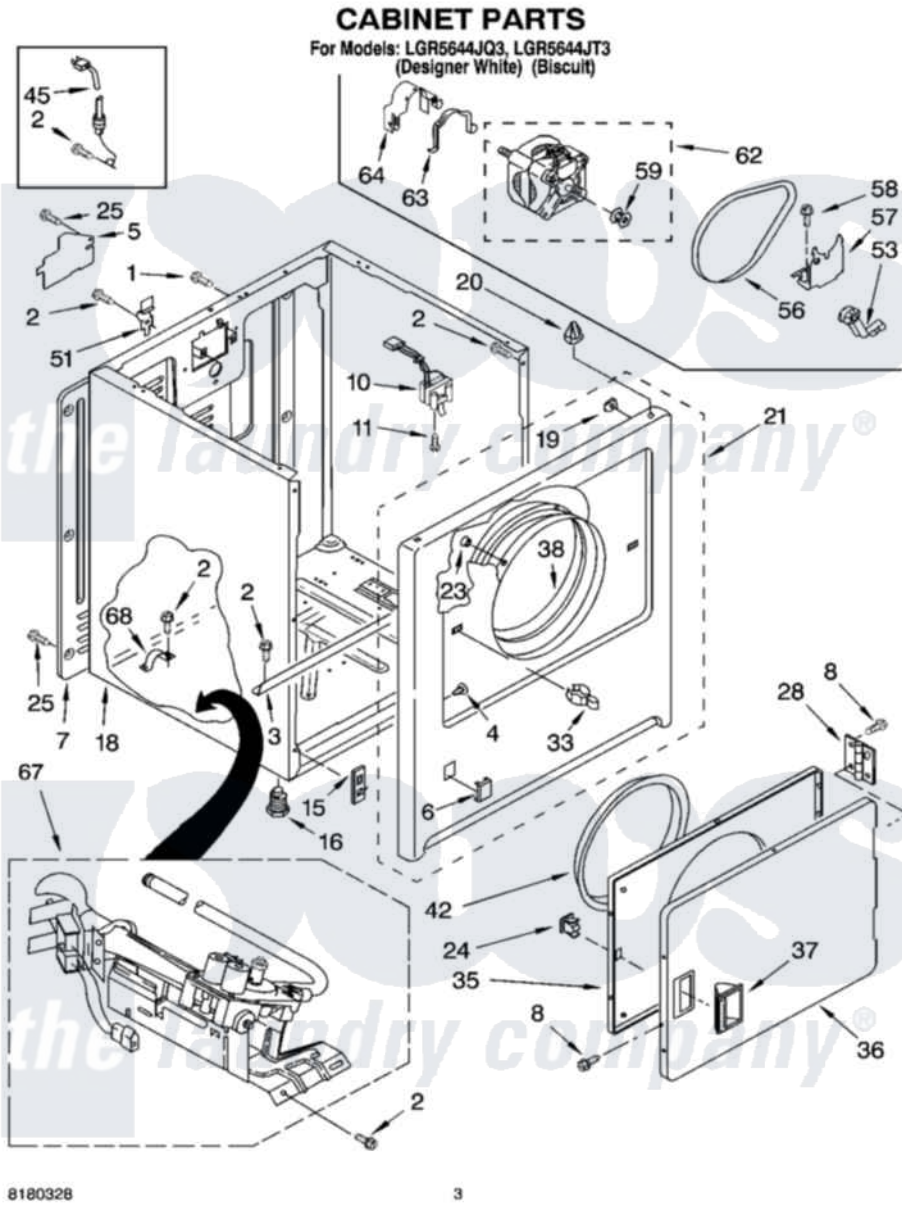

# Whirlpool LGR5644JT3 02 - CABINET PARTS

8180328

3

Whirlpool [Residential Whirlpool LGR5644JT3 Dryer Parts](#) Parts Diagram 02 - CABINET PARTS  
 Click on the part number to view part

| Item | Original Part Number    | Replaced By             | Status | Part Description       |
|------|-------------------------|-------------------------|--------|------------------------|
| 1    | 697776                  | <a href="#">4331106</a> |        | Screw, No.10-32 X 7/16 |
| 2    | 343641                  | <a href="#">681414</a>  |        | Screw, 10AB X 1/2      |
| 3    | <a href="#">8541400</a> |                         |        | Bracket, Cabinet       |
| 4    | <a href="#">3404413</a> |                         |        | Plug, Hinge Hole       |
| "    | <a href="#">3404415</a> |                         |        | Plug, Hinge Hole       |
| 5    | <a href="#">3396795</a> |                         |        | Cover, Terminal Block  |
| 6    | <a href="#">3394975</a> |                         |        | Plug, Front Panel      |
| "    | <a href="#">3394978</a> |                         |        | Plug, Front Panel      |
| 7    | 3396807                 | <a href="#">280040</a>  |        | Panel-Rear             |
| 8    | 342055                  | <a href="#">488627</a>  |        | Screw                  |
| 10   | 3406104                 | <a href="#">3406105</a> |        | Door Switch Assembly   |
| 11   | 697773                  | <a href="#">3395530</a> |        | Screw                  |
| 15   | <a href="#">3394083</a> |                         |        | Clip, Front Panel      |
| 16   | 3392100                 | <a href="#">49621</a>   |        | Feet-Leveling          |
| "    | <a href="#">279810</a>  |                         |        | Foot-Optional          |
| 18   | 8530603                 | <a href="#">8533643</a> |        | Cabinet                |