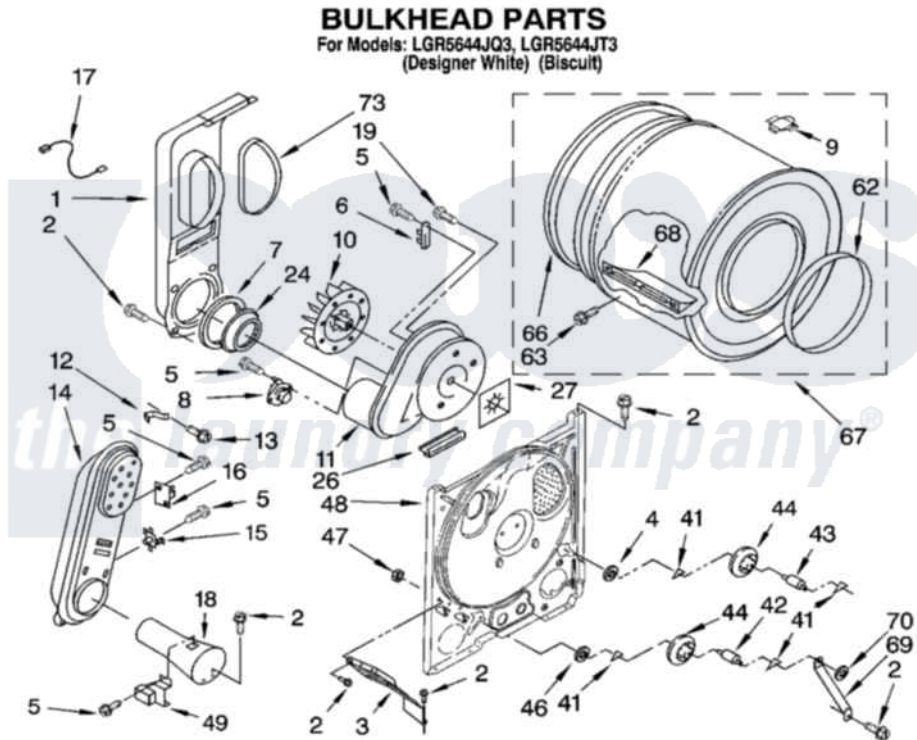

Whirlpool LGR5644JT3 04 - BULKHEAD PARTS

8180328

7

Whirlpool [Residential Whirlpool LGR5644JT3 Dryer Parts](#) Parts Diagram 04 - BULKHEAD PARTS
Click on the part number to view part

Item	Original Part Number	Replaced By	Status	Part Description
1	694283	279505		Chute
2	343641	681414		Screw, 10AB X 1/2
3	3406022			Bracket, Bulkhead
4	3388703			Washer, Support
5	90767			Screw, 8A X 3/8 HeX Washer Head Tapping
6	3392519			Thermal Limiter
7	347139			Seal, Lint Chute
8	3387134			Thermostat, Internal-Bias
9	8066086			Plug, Drum Hole
10	694089			Wheel, Blower
11	8557384	8577230		Housing, Blower
12	3398161			CLIP
13	489463			Screw, 8-18 X 1/16
14	8530285	279980		Box
15	3403140			Thermostat, High-Limit 205F
16	280010			Kit, Thermal Cut-Off

17	3401707		Jumper, Tco-High Limit
18	8066048		Funnel, Burner
19	3390647	488729	Screw
24	696302		Shield, Exhaust
26	3392247	686889	Pad
27	3394196		Seal, Blower Shaft
41	690997		Washer, Thrust
42	3399506	W10359270	Shaft, Drum Roller Threads
43	3399507	W10359269	Shaft, Drum Roller Threads
44	3397588	349241T	Support
46	348197		Washer, Support
47	3359452		Nut, Lock
48	8529955	279793	Bulkhead
49	338906		Radiant, Sensor
62	3394509		Ring, Bearing
63	97787	W10109200	Screw, Baffle Mounting
66	8066085	239087	Seal
67	3396777	697760	Drum
68	342847		Baffle, Drum
69	3976435		Bracket, Support
70	90296		Nut, Push On
73	339956		Seal, Air Duct To Bulkhead