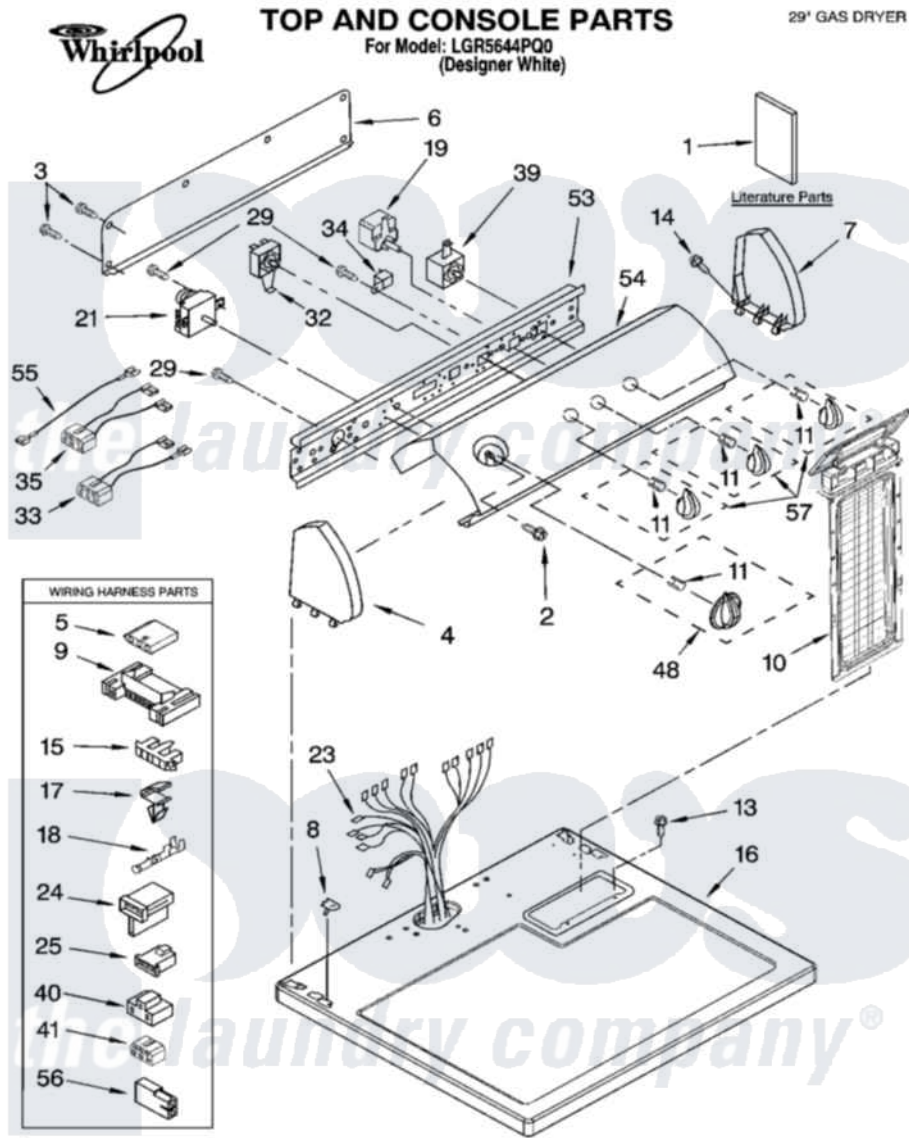

Whirlpool LGR5644PQ0 01 - TOP AND CONSOLE PARTS

5-04 Litho in U.S.A. (djc)

1

Part No. 8180395

Whirlpool Residential Whirlpool LGR5644PQ0 Dryer Parts Parts Diagram 01 - TOP AND CONSOLE PARTS

[Click on the part number to view part](#)

Item	Original Part Number	Replaced By	Status	Part Description
1	8522243		Not Available	Use And Care Guide
"	8535830		Not Available	Installation Instructions
"	3979703		Not Available	Wiring Diagram
"	8533770		Not Available	Sheet, Cycle Feature
"	N/A		Not Available	Following May Be Purchased
"	N/A		Not Available	DO-IT-YOURSELF REPAIR MANUALS
"	677818		Not Available	Manual, Do-It- Yourself Repair (Dryer)
2	3400859			Screw, Grounding
3	693995			Screw, Hex Head
4	8271365	279962		Endcap
5	3936144			Do-It-Yourself Repair Manuals
6	8274261			Do-It-Yourself Repair Manuals
7	8271359	279962		Endcap
8	357213			Nut, Push-In
9	3395683			Receptacle, Multi-Terminal

10	8557861		Screen, Lint
11	8536939		Clip, Knob
13	688983	487240	Screw, For Mtg. Service Capacitor
14	388326		Screw, 8-18 X 1.25
15	3397269		Connector, Timer
16	8557930	8563985	Top
17	3394427		Clip-Harness
18	94614		Terminal
19	3405156		Switch, Rotary
21	8299766		Timer Assembly
23	8299878		Harness, Wiring
24	3403499		Connector, 2-Position
25	3403498		Connector, 3-Position
29	3390646	W10139210	Screw, 8-18 X 5/16
32	3399639		Switch, Rotary Temperature
33	3397695		Wire, Jumper
34	694419		Mini-Buzzer
35	3396029	8539893	Wire, Jumper
39	3398095		Switch, Push-To-Start
40	3401144		Connector
41	3347243		Block, Disconnect
48	8544955		Timer Knob Assembly
53	8271418		Bracket, Control
54	8545976		Panel, Control
55	3401684		Jumper, Wire
56	717252		Receptacle, Terminal
57	8544935		Knob, Control
"	N/A	Not Available	ACCESSORY PARTS
"	279948	4392065	Kit, Dryer Repair
"	346764		Kit, Hold Down
"	689790		Dry Rack
"	8522199		Accessory Parts
"	72017		Paint, Touch-Up
"	350930		Paint, Pressurized Spray B
"	350938		Paint, Pressurized Spray B
"	799344		Paint, Touch-Up)