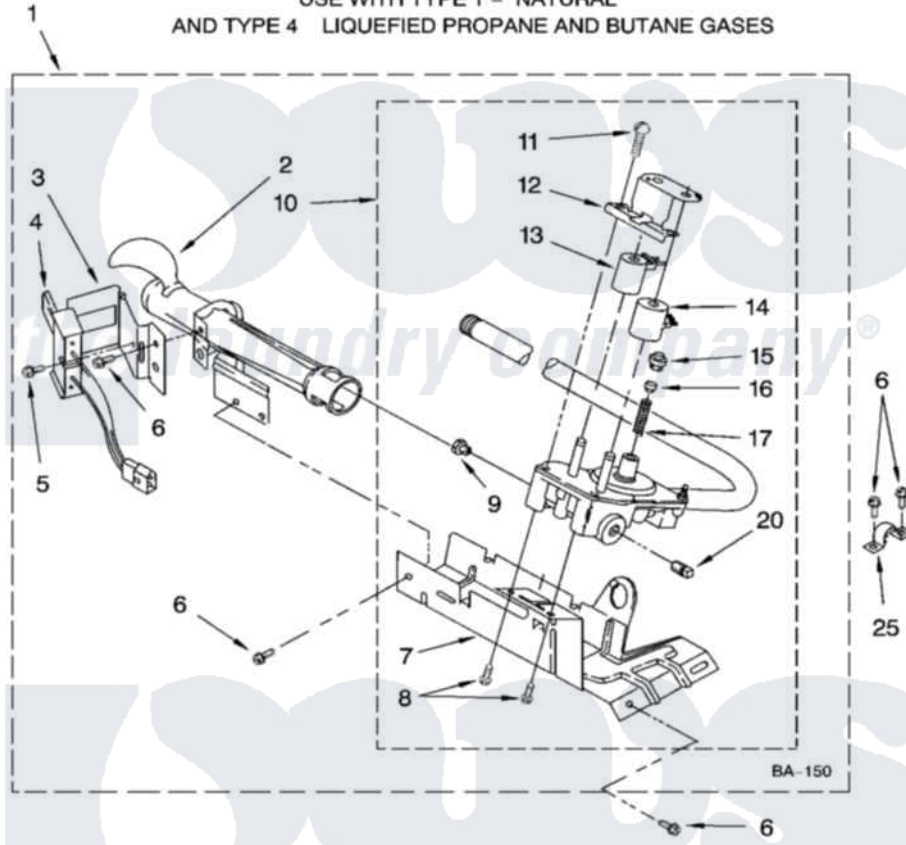

Whirlpool LGR5644PQ0 03 - 8318272 BURNER ASSEMBLY

8318272 BURNER ASSEMBLY

For Model: LGR5644PQ0
(Designer White)

USE WITH TYPE 1 - NATURAL
AND TYPE 4 LIQUEFIED PROPANE AND BUTANE GASES

8180395

5

Whirlpool [Residential Whirlpool LGR5644PQ0 Dryer Parts](#) Parts Diagram 03 - 8318272 BURNER ASSEMBLY
Click on the part number to view part

Item	Original Part Number	Replaced By	Status	Part Description
1	8318272	W10465748		Burner-Gas
2	688617	693140		Burner
3	694298			Bracket, Ignitor
4	686590	279311		Ignitor
5	3393909			Screw, 8-32 X 7/8
6	343641	681414		Screw, 10AB X 1/2
7	693986			Base, Burner
8	3387057			Screw, 10-16 X 1/2 Orifice, Burner
9	234826			Orifice, Burner Type 1
"	229742			Orifice, Burner
"	234868			Orifice, Burner
10	8318277	W10337269		Valve-Gas
11	694421			Screw, Bracket Mounting
12	694538			Bracket, Shunt
13	694540			Coil, 60 Hz
14	694539			Coil, 60 Hz

15	694424		Leak, Limiter
16	694423		Screw, Regulator Adjustment
17	694422		Spring, Regulator
20	239822	W10295523	Plug, Pipe
25	341029		Clamp, Pipe Door Spring
"	694572	49572A	Conversion Kit To Type L.p.g.f
"	N/A		Not Available