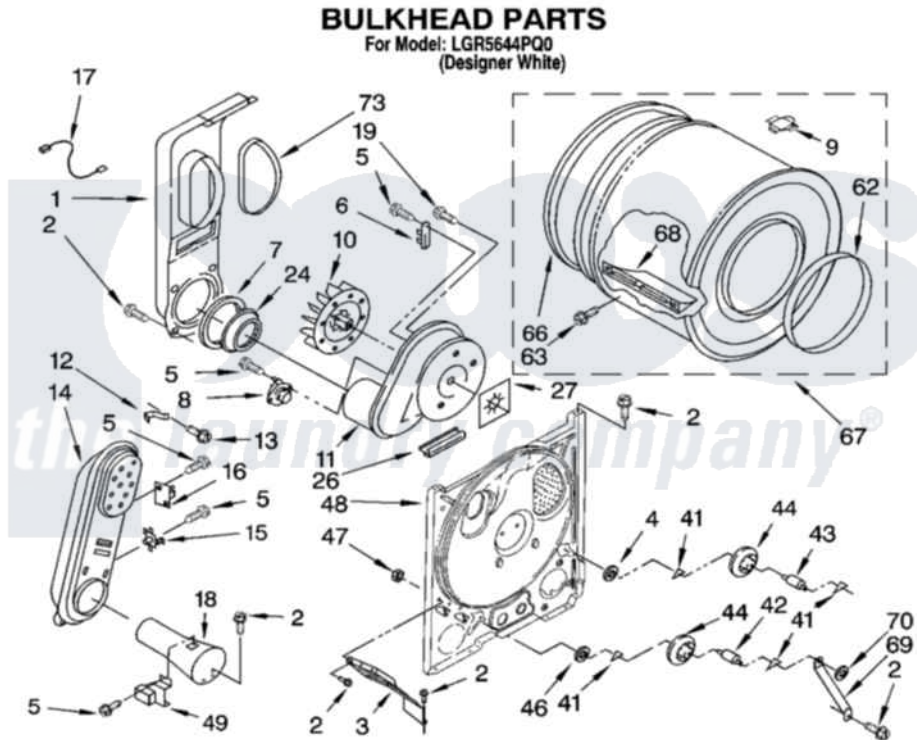

Whirlpool LGR5644PQ0 04 - BULKHEAD PARTS

8180395

7

Whirlpool [Residential Whirlpool LGR5644PQ0 Dryer Parts](#) Parts Diagram 04 - BULKHEAD PARTS
Click on the part number to view part

Item	Original Part Number	Replaced By	Status	Part Description
1	694283	279505		Chute
2	343641	681414		Screw, 10AB X 1/2
3	3406022			Bracket, Bulkhead
4	3388703			Washer, Support
5	90767			Screw, 8A X 3/8 HeX Washer Head Tapping
6	3392519			Thermal Limiter
7	347139			Seal, Lint Chute
8	3387134			Thermostat, Internal-Bias
9	8066086			Plug, Drum Hole
10	694089			Wheel, Blower
11	8557384	8577230		Housing, Blower
12	3398161			CLIP
13	489463			Screw, 8-18 X 1/16
14	8530285	279980		Box
15	3403140			Thermostat, High-Limit 205F
16	280010			Kit, Thermal Cut-Off

17	3401707		Jumper, Tco-High Limit
18	8066048		Funnel, Burner
19	3390647	488729	Screw
24	696302		Shield, Exhaust
26	3392247	686889	Pad
27	3394196		Seal, Blower Shaft
41	690997		Washer, Thrust
42	3399506	W10359270	Shaft, Drum Roller Threads
43	3399507	W10359269	Shaft, Drum Roller Threads
44	3397588	349241T	Support
46	348197		Washer, Support
47	3359452		Nut, Lock
48	8529955	279793	Bulkhead
49	338906		Radiant, Sensor
62	3394509		Ring, Bearing
63	97787	W10109200	Screw, Baffle Mounting
66	8066085	239087	Seal
67	3396777	697760	Drum
68	342847		Baffle, Drum
69	3976435		Bracket, Support
70	90296		Nut, Push On
73	339956		Seal, Air Duct To Bulkhead