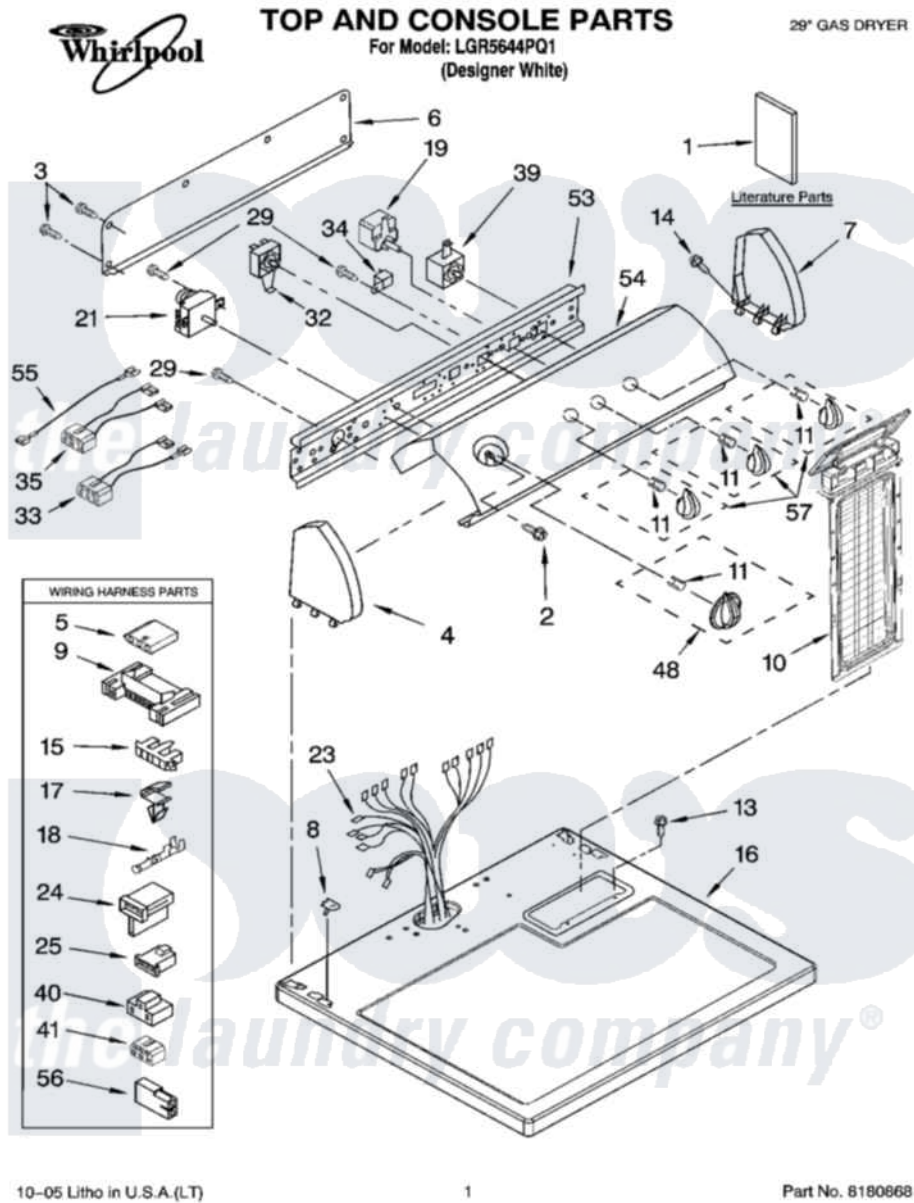

Whirlpool LGR5644PQ1 01 - TOP AND CONSOLE PARTS

10-05 Litho in U.S.A.(LT)

1

Part No. 6180668

Whirlpool Residential Whirlpool LGR5644PQ1 Dryer Parts Parts Diagram 01 - TOP AND CONSOLE PARTS
 Click on the part number to view part

Item	Original Part Number	Replaced By	Status	Part Description
1	8578183		Not Available	Use And Care Guide
"	8562582		Not Available	Instructions, Installation
"	3979703		Not Available	Wiring Diagram
"	8533770		Not Available	Sheet, Cycle Feature
"	N/A		Not Available	Following May Be Purchased
"	N/A		Not Available	DO-IT-YOURSELF REPAIR MANUALS
"	677818		Not Available	Manual, Do-It- Yourself Repair (Dryer)
2	8533951	3400859		Screw, Grounding
3	693995			Screw, Hex Head
4	8271365	279962		Endcap
5	3936144			Do-It-Yourself Repair Manuals
6	8274261			Do-It-Yourself Repair Manuals
7	8271359	279962		Endcap
8	357213			Nut, Push-In
9	3395683			Receptacle, Multi-Terminal

10	8557861		Screen, Lint
11	8536939		Clip, Knob
13	688983	487240	Screw, For Mtg. Service Capacitor
14	388326		Screw, 8-18 X 1.25
15	3397269		Connector, Timer
16	8557930	8563985	Top
17	3394427		Clip-Harness
18	94614		Terminal
19	3405156		Switch, Rotary
21	8299766		Timer Assembly
23	8299878		Harness, Wiring
24	3403499		Connector, 2-Position
25	3403498		Connector, 3-Position
29	8533971	90767	Screw, 8A X 3/8 HeX Washer Head Tapping
32	3399639		Switch, Rotary Temperature
33	3397695		Wire, Jumper
34	694419		Mini-Buzzer
35	3396029	8539893	Wire, Jumper
39	3398095		Switch, Push-To-Start
40	3401144		Connector
41	3347243		Block, Disconnect
48	8544955		Timer Knob Assembly
53	8271418		Bracket, Control
54	8545976		Panel, Control
55	3401684		Jumper, Wire
56	717252		Receptacle, Terminal
57	8544935		Knob, Control