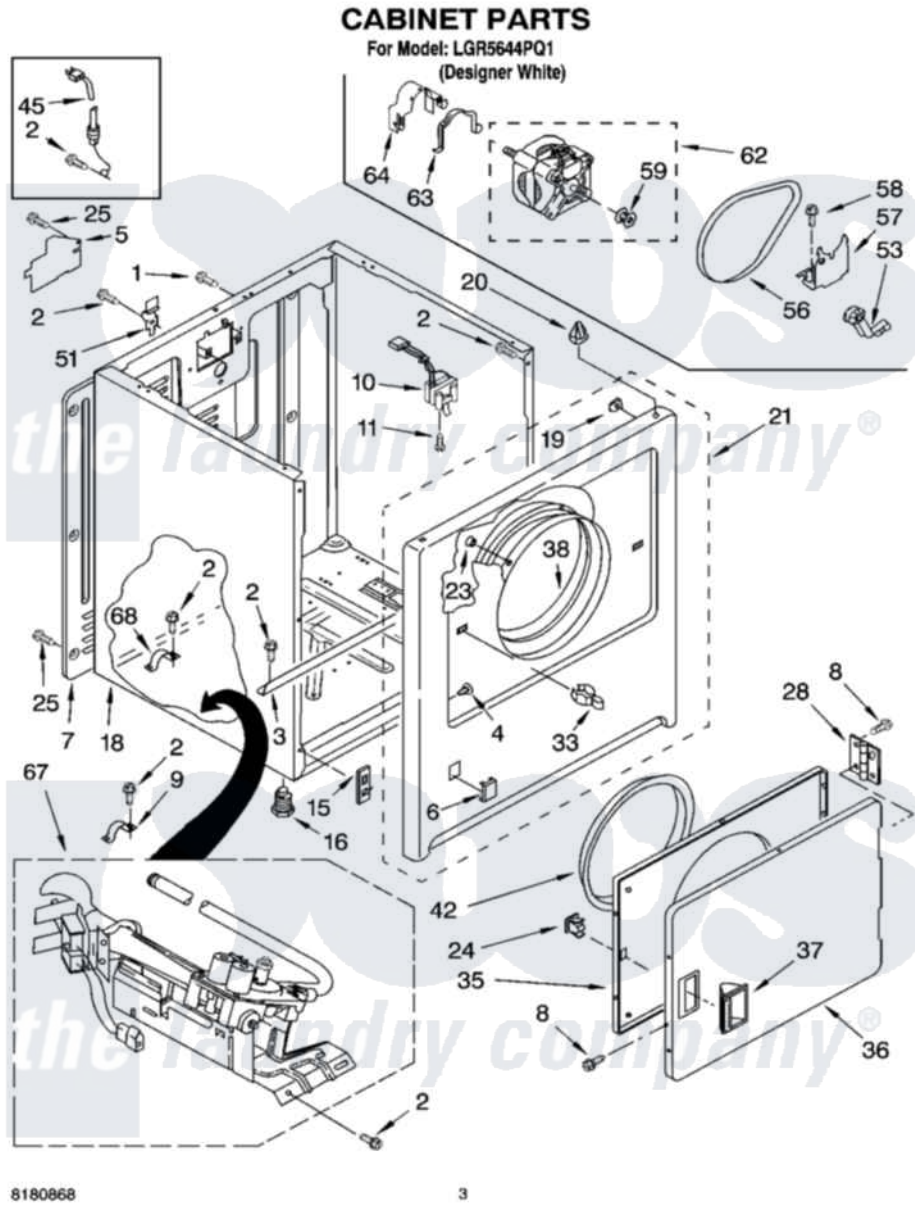

Whirlpool LGR5644PQ1 02 - CABINET PARTS

Whirlpool Residential Whirlpool LGR5644PQ1 Dryer Parts Parts Diagram 02 - CABINET PARTS
 Click on the part number to view part

Item	Original Part Number	Replaced By	Status	Part Description
1	697776	4331106		Screw, No.10-32 X 7/16
2	343641	681414		Screw, 10AB X 1/2
3	8541400			Bracket, Cabinet
4	3404413			Plug, Hinge Hole
5	3396795			Cover, Terminal Block
6	3394975			Plug, Front Panel
7	3396807	280040		Panel-Rear
8	342055	488627		Screw
9	3980175			Clamp, Elbow
10	3406104	3406105		Door Switch Assembly
11	697773	3395530		Screw
15	3394083			Clip, Front Panel
16	3392100	49621		Feet-Leveling
"	279810			Foot-Optional
18	8530603	8533643		Cabinet
19	98234			Clip, U-Bend

20	690363	18776	Lock, Front Top
21	3403574	279846	Panel
23	685203	279220	Clip
24	690081	279570	Latch
25	693995		Screw, Hex Head
28	3405514	W10362431	Hinge And Pin Assembly
33	696144	279570	Latch
35	3403371		Door, Inner
36	3403361		Door Front
37	3405184		Handle, Door
38	8066124	279264	Air Channel Box
42	3405245		5/16-18 X 3/4
45	344020	3401402	Cord, Power
51	238088	8066217	Hinge, Top
53	691366		Idler And Pulley Assembly
56	8066065	341241	Belt
57	348780		Base, Motor
58	3400500		Bolt, 3405245 5/16-18 X 3/4
59	3394341	W10299847	Pulley-Motor
62	8066206	279827	Motor-Drve
63	660658		Clamp, Motor Mounting 343481 685441
64	3404162		Clamp, Motor
67	8318272	W10465748	Burner-Gas
68	341029		Clamp, Pipe Door Spring