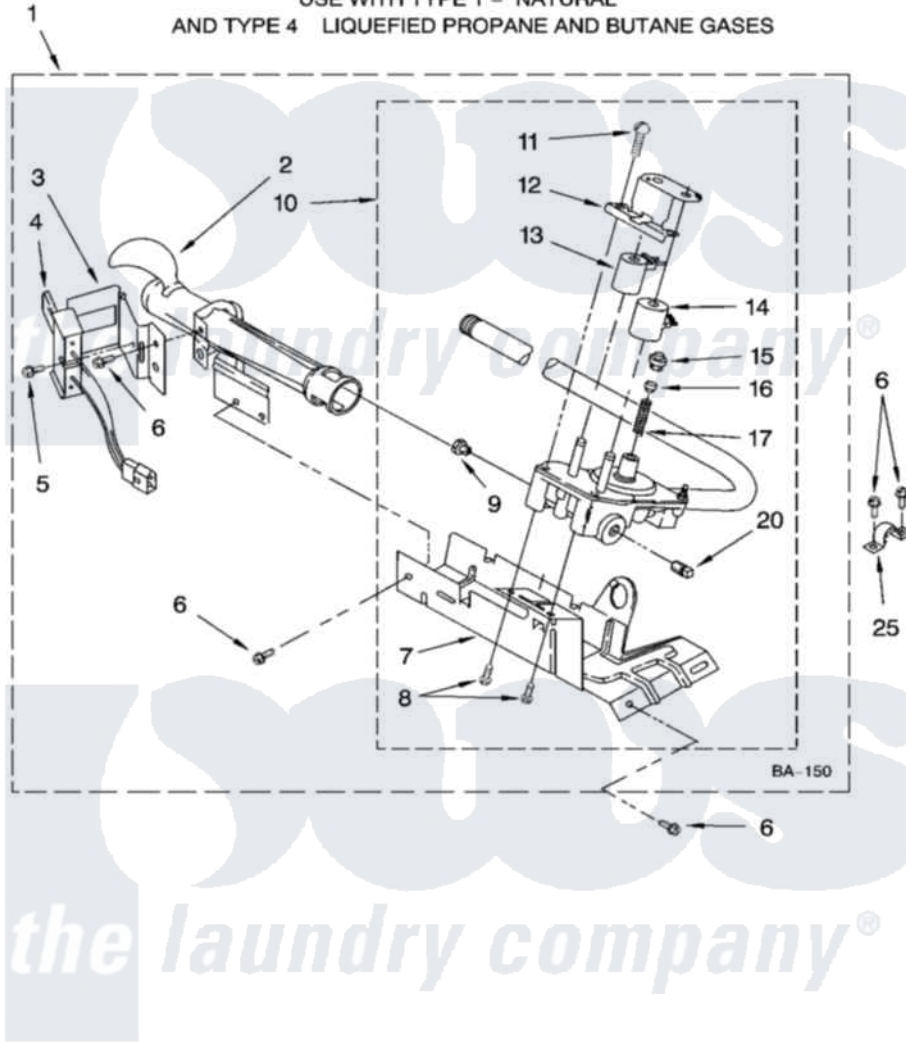

Whirlpool LGR5644PQ1 03 - 8318272 BURNER ASSEMBLY

8318272 BURNER ASSEMBLY

For Model: LGR5644PQ1

(Designer White)

USE WITH TYPE 1 - NATURAL
AND TYPE 4 LIQUEFIED PROPANE AND BUTANE GASES

8180868

5

Whirlpool [Residential Whirlpool LGR5644PQ1 Dryer Parts](#) Parts Diagram 03 - 8318272 BURNER ASSEMBLY
Click on the part number to view part

Item	Original Part Number	Replaced By	Status	Part Description
1	8318272	W10465748		Burner-Gas
2	688617	693140		Burner
3	694298			Bracket, Ignitor
4	686590	279311		Ignitor
5	3393909			Screw, 8-32 X 7/8
6	343641	681414		Screw, 10AB X 1/2
7	693986			Base, Burner
8	3387057			Screw, 10-16 X 1/2 Orifice, Burner
9	234826			Orifice, Burner Type 1
"	229742			Orifice, Burner
"	234868			Orifice, Burner
10	8318277	W10337269		Valve-Gas
11	694421			Screw, Bracket Mounting
12	694538			Bracket, Shunt
13	694540			Coil, 60 Hz
14	694539			Coil, 60 Hz